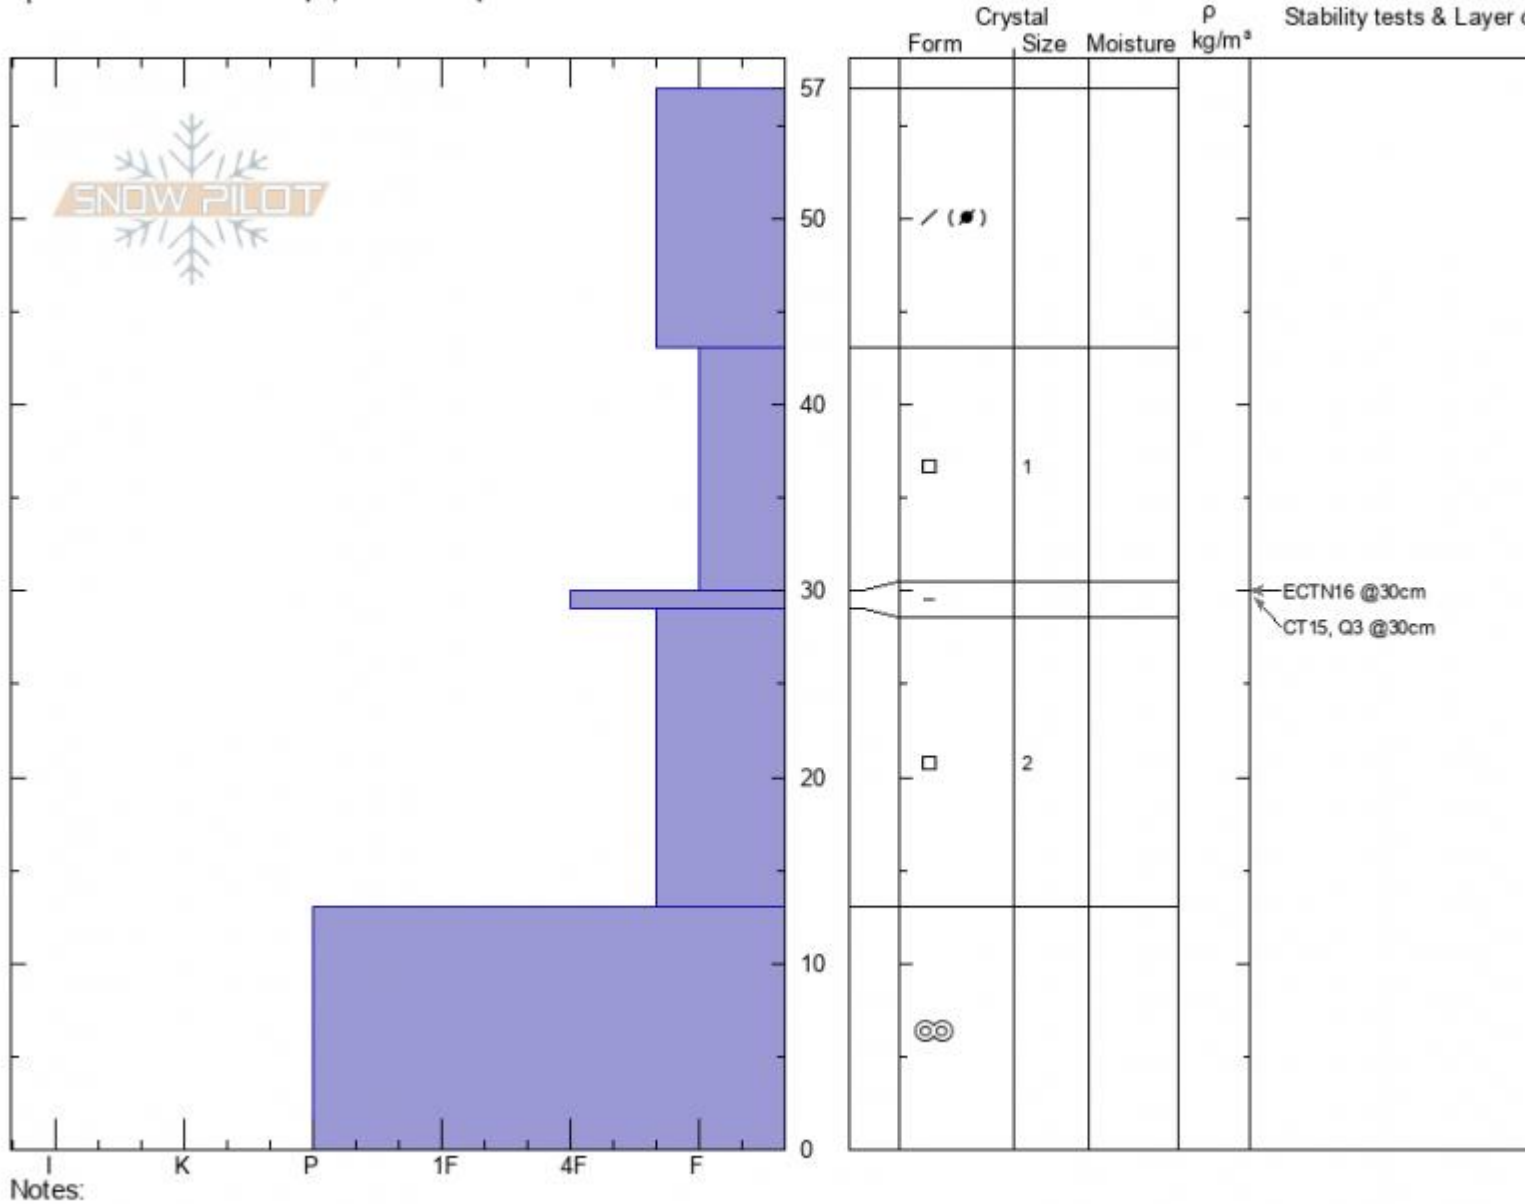

Ramp
 Bridger Range
 MT
 Elevation: 7887 ft
 Aspect: 110°
 Specifics: Ski tracks on slope; We skied slope

Spencer Jonas
 12/03/2020 - 1:30pm
 Co-ord: 45.82976N, -110.92911W
 Slope Angle: 25°
 Wind Loading: no

Stability:
 Air Temperature:
 Sky Cover: CLR
 Precipitation: NO
 Wind: N Light Breeze

HS: 57
 PF: 40
 PS: 15
 Layer Notes:

Advisory Region
 Bridger Range
 Longitude
 -110.93W
 Latitude
 45.83N

Forecast link: [GNFAC Avalanche Forecast for Fri Dec 4, 2020](#)
 Bridger Range, 2020-12-03