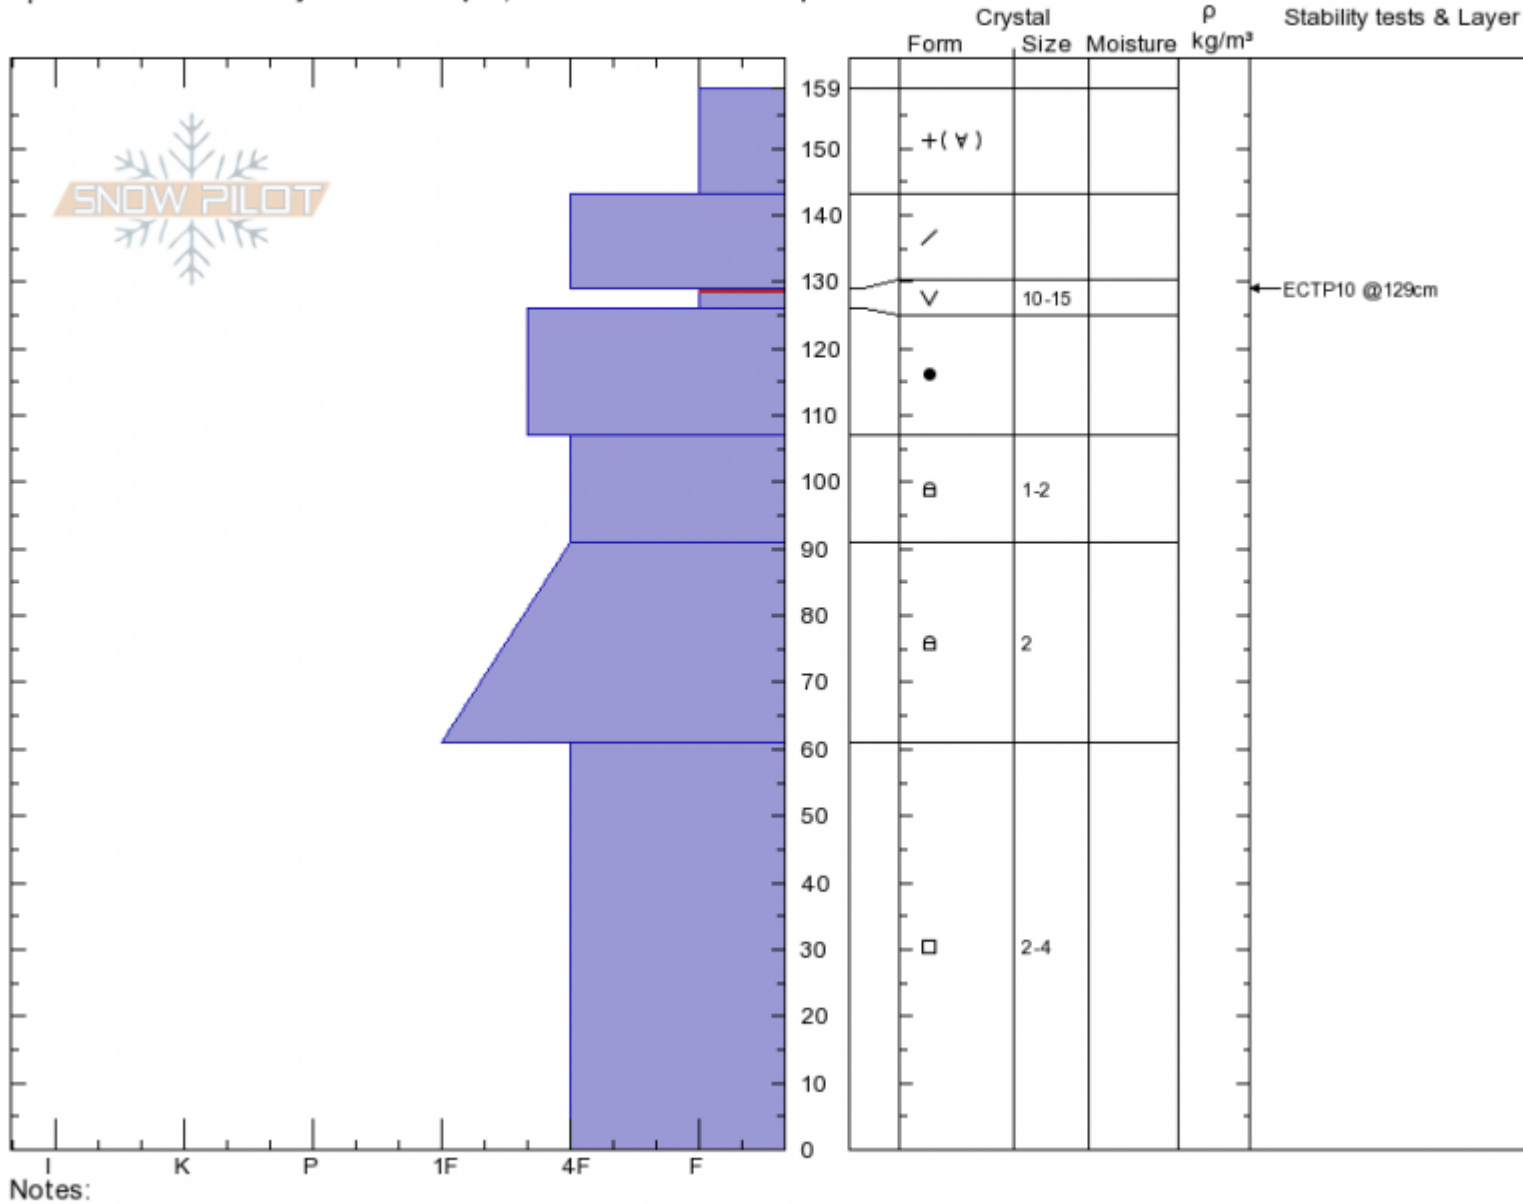

First Yellowmule
Madison Range-N
MT
 Elevation: **9500 ft**
 Aspect: **360°**
 Specifics: **Recent activity on similar slopes; Snowmobile tracks on slope**

Doug Chabot-Admin
03/30/2020 - 10:00am
 Co-ord: **45.17627N, -111.38824W**
 Slope Angle: **36°**
 Wind Loading:

Stability: **Fair**
 Air Temperature: **-5°C**
 Sky Cover: **OVC**
 Precipitation: **NO**
 Wind: **Calm**

HS: **159** Layer Notes:
 129-126cm: **Problematic layer**

Advisory Region
 Northern Madison
 Longitude
 -111.38W
 Latitude
 45.17N