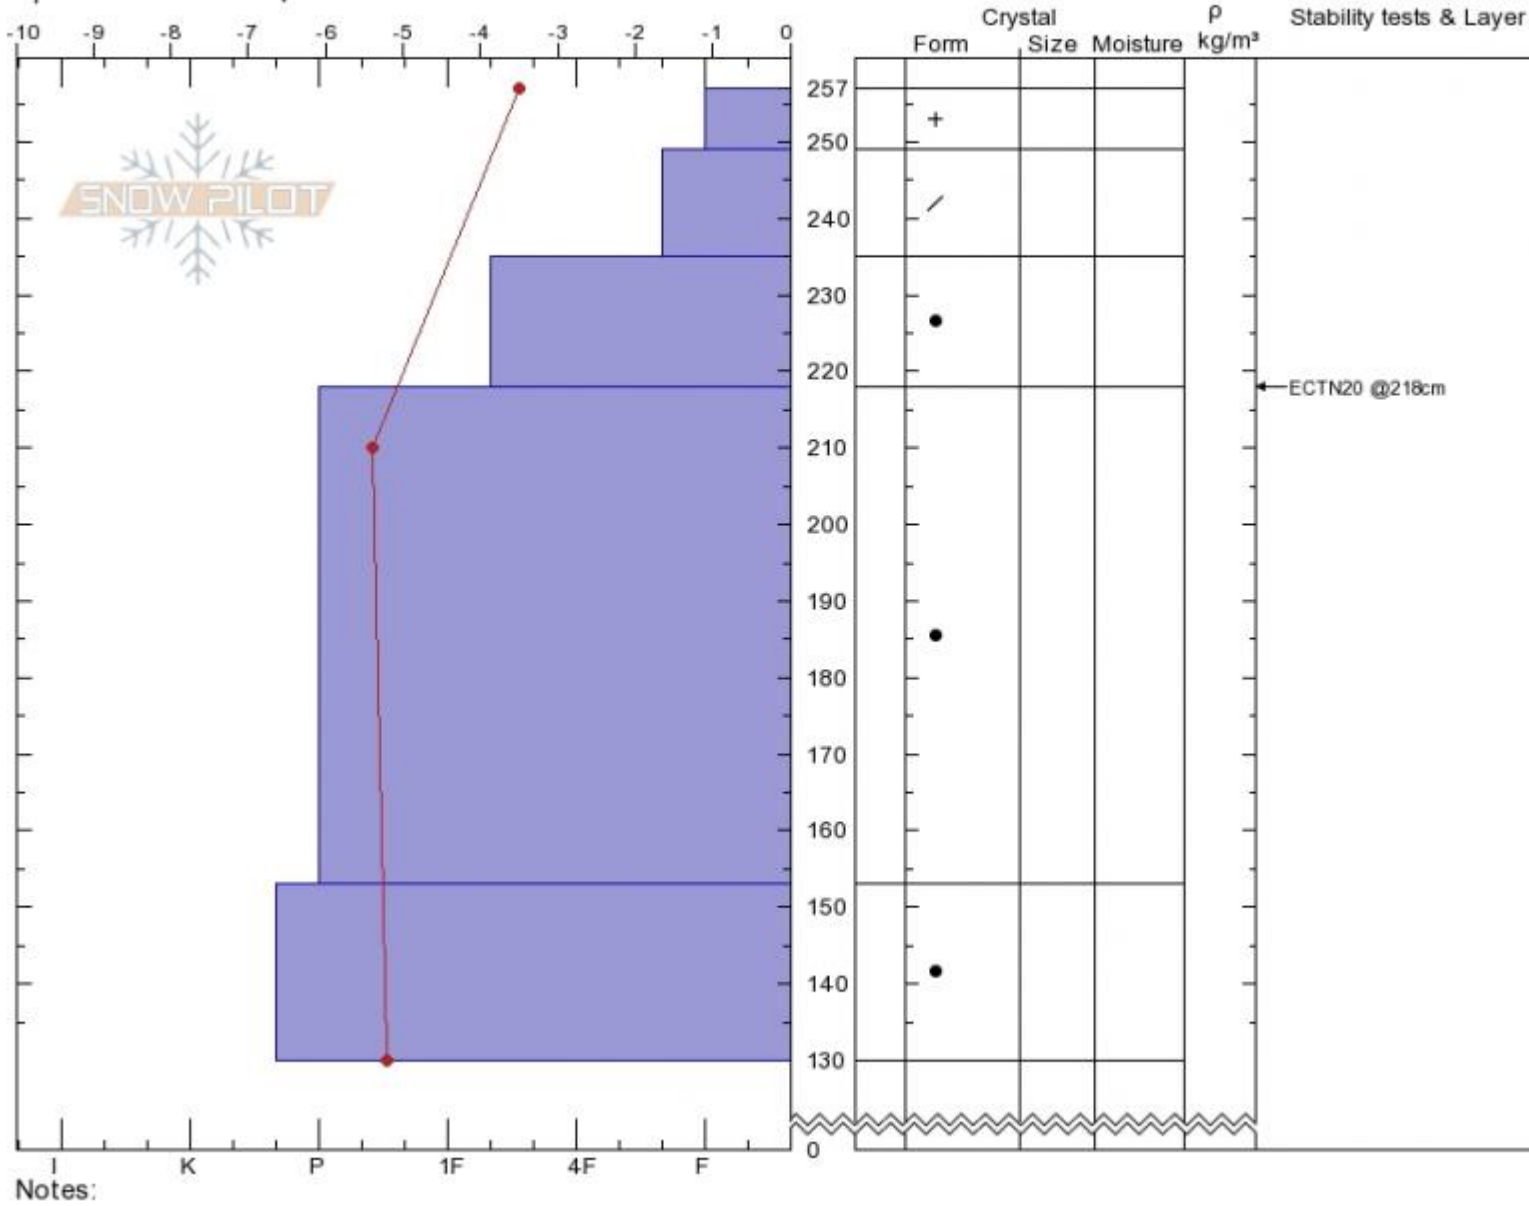

East of Koch Low
Madison Range-S
MT
 Elevation: **8800 ft**
 Aspect: **15°**
 Specifics: **We skied slope**

Dave Zinn
03/21/2020 - 12:00pm
 Co-ord: **45.04380N, -111.42141W**
 Slope Angle: **27°**
 Wind Loading: **previous**

Stability: **Good**
 Air Temperature: **-3°C**
 Sky Cover: **CLR**
 Precipitation: **NO**
 Wind: **Light Breeze**

HS: **257** Layer Notes:
 PF: **20**

Advisory Region
 Southern Madison
 Longitude
 -111.42W
 Latitude
 45.04N
 Southern Madison, 2020-03-21