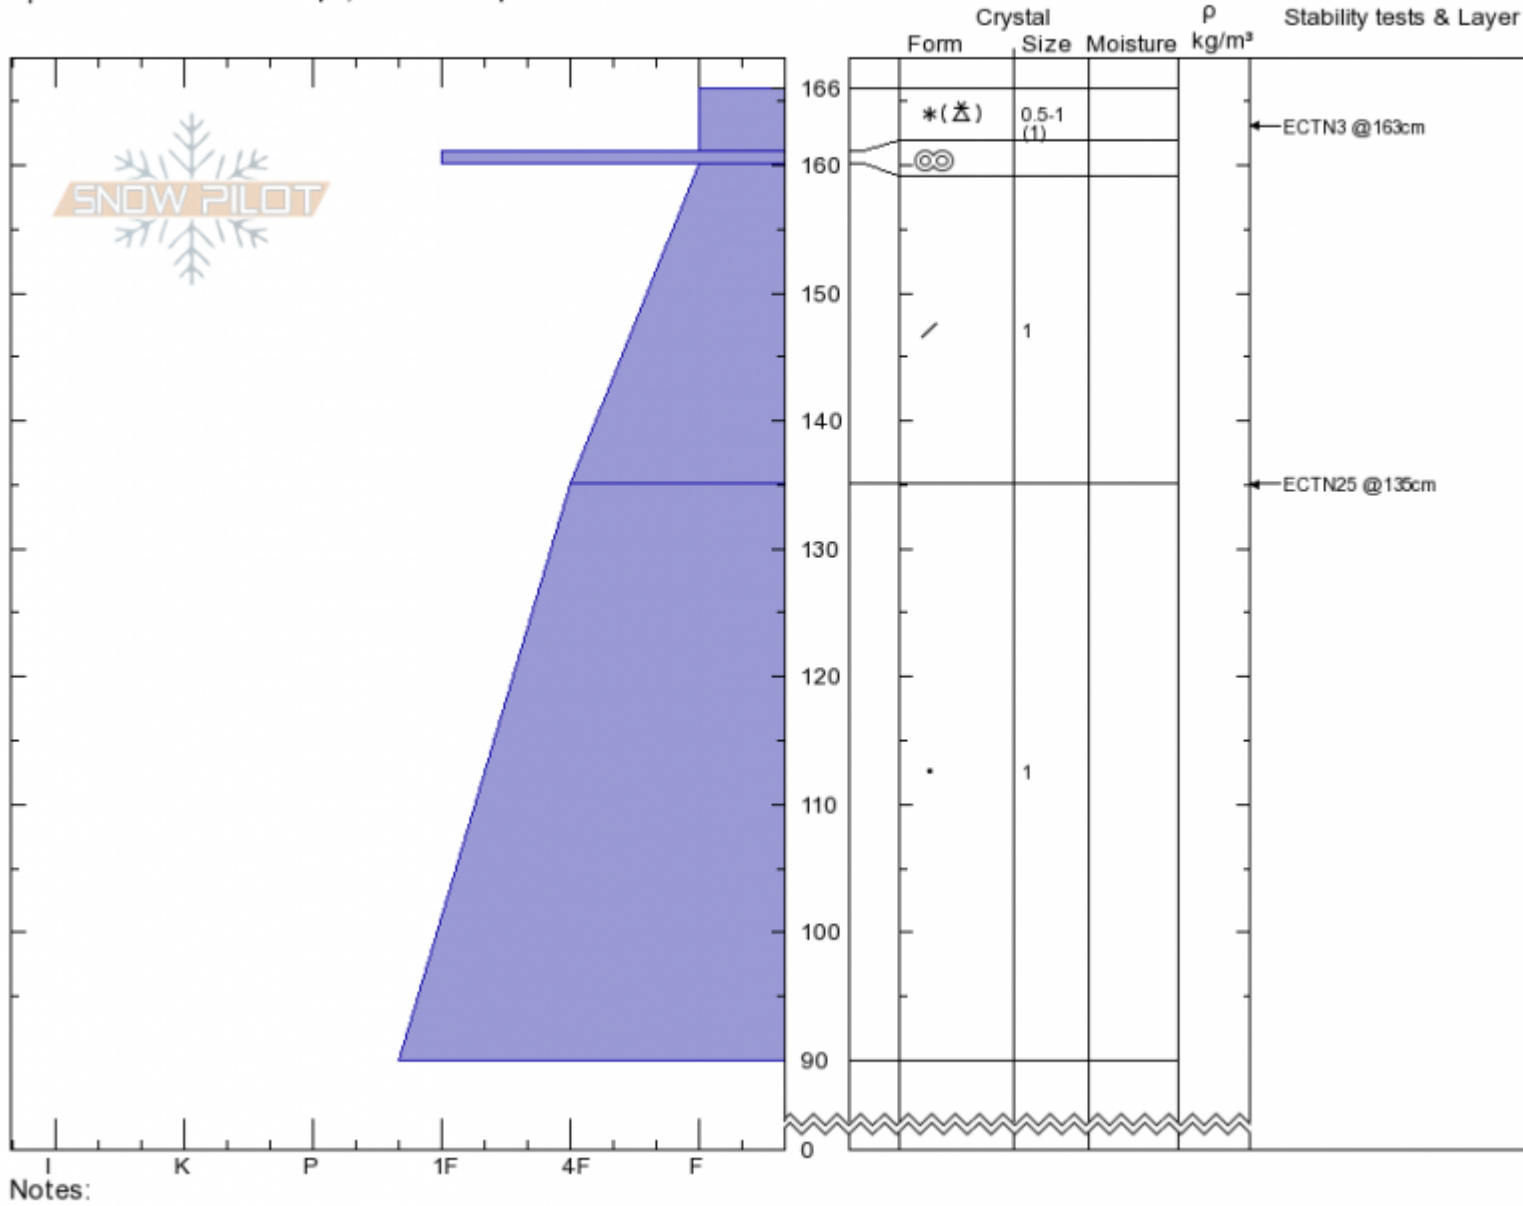

Hebgen Lake
Lionhead Range
MT
 Elevation: **9100 ft**
 Aspect: **20°**
 Specifics: **Ski tracks on slope; We skied slope**

Cole Oshiro-Leavitt
03/18/2020 - 2:28pm
 Co-ord: **44.83658N, -111.34500W**
 Slope Angle: **32°**
 Wind Loading:

Stability:
 Air Temperature: **-1°C**
 Sky Cover: **BKN**
 Precipitation: **S-1**
 Wind: **Calm**

HS:**166** Layer Notes:
 PF:**45** 160-135cm:**Problematic layer**

Advisory Region
 Lionhead Range
 Longitude
 -111.34W
 Latitude
 44.84N
 Lionhead Range, 2020-03-19