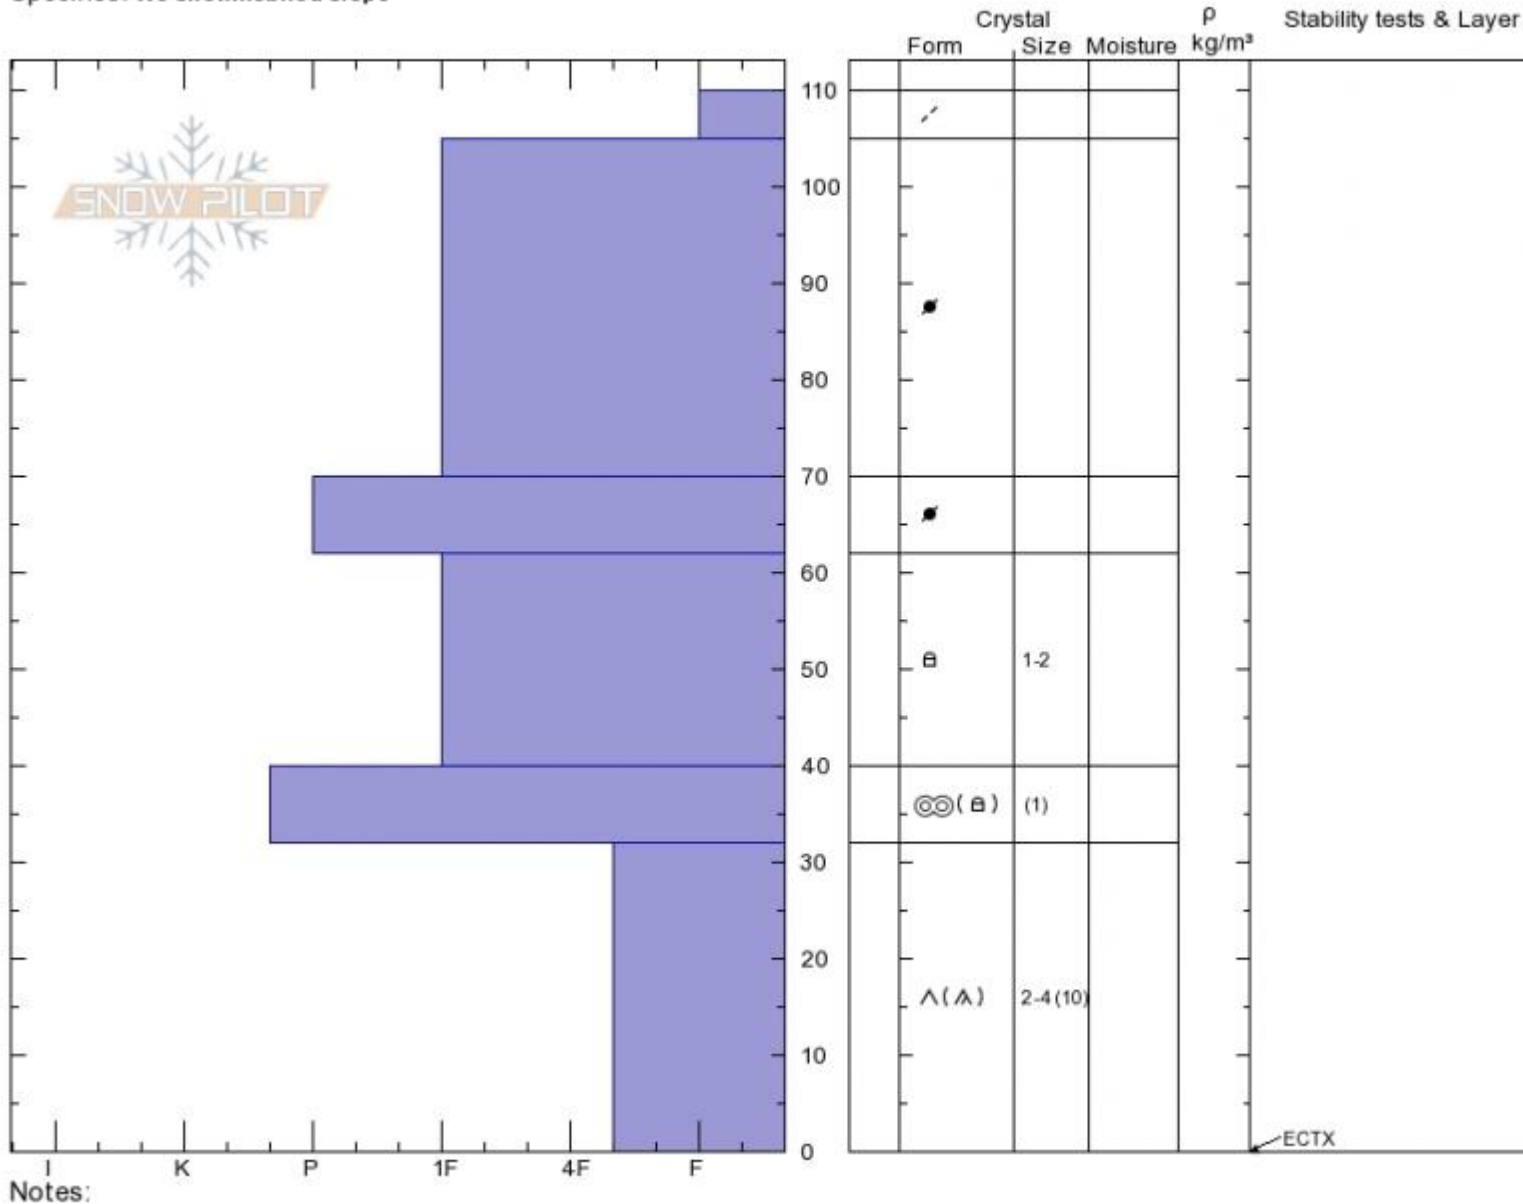

Cedar Mountain
Madison Range-N
MT
 Elevation: **9303 ft**
 Aspect: **23°**
 Specifics: **We snowmobiled slope**

Dave Zinn
03/02/2020 - 12:00pm
 Co-ord: **45.22654N, -111.49264W**
 Slope Angle: **15°**
 Wind Loading: **yes**

Stability: **Fair**
 Air Temperature:
 Sky Cover: **SCT**
 Precipitation: **NO**
 Wind: **SW Moderate**

HS:**110** Layer Notes:
 PF:**20** 32-0cm:**Problematic layer**

Advisory Region
 Northern Madison
 Longitude
 -111.49W
 Latitude
 45.23N