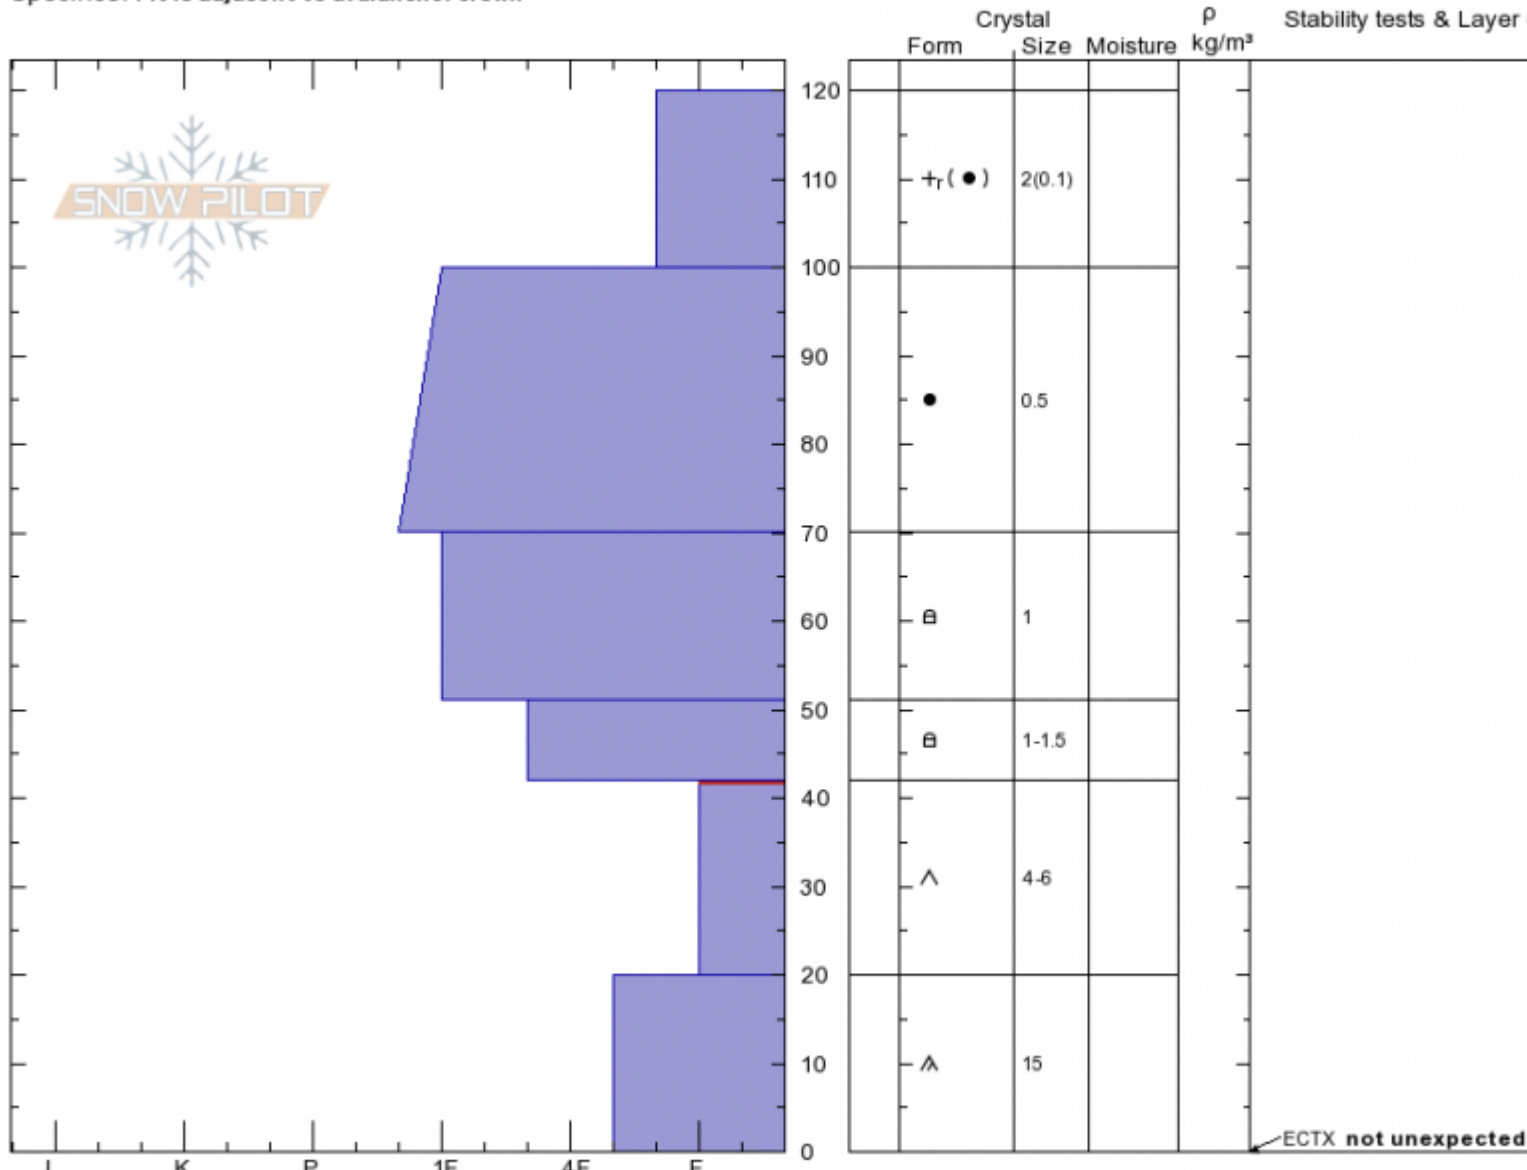

Groomer Crown Profile Doug Chabot-Admin
 Gallatin Range-N 02/28/2020 - 11:30am
 MT Co-ord: 45.38528N, -111.06987W
 Elevation: 7802 ft Slope Angle: 38°
 Aspect: 270° Wind Loading: no
 Specifics: Pit is adjacent to avalanche: crown

Stability: **Poor**
 Air Temperature: 0.5°C
 Sky Cover: CLR
 Precipitation: NO
 Wind: **Calm**

HS:120 Layer Notes:
 42-20cm: **Problematic layer**

Notes: This avalanche was triggered by a groomer at 8:15 p.m. on 2/27. Info is here: <https://www.mtavalanche.com/node/22269>

Advisory Region
 Northern Gallatin
 Longitude
 -111.22W
 Latitude
 45.45N

Avalanche Details: [Snowcat triggered avalanche in Swan Creek](#)
 Northern Gallatin, 2020-02-29