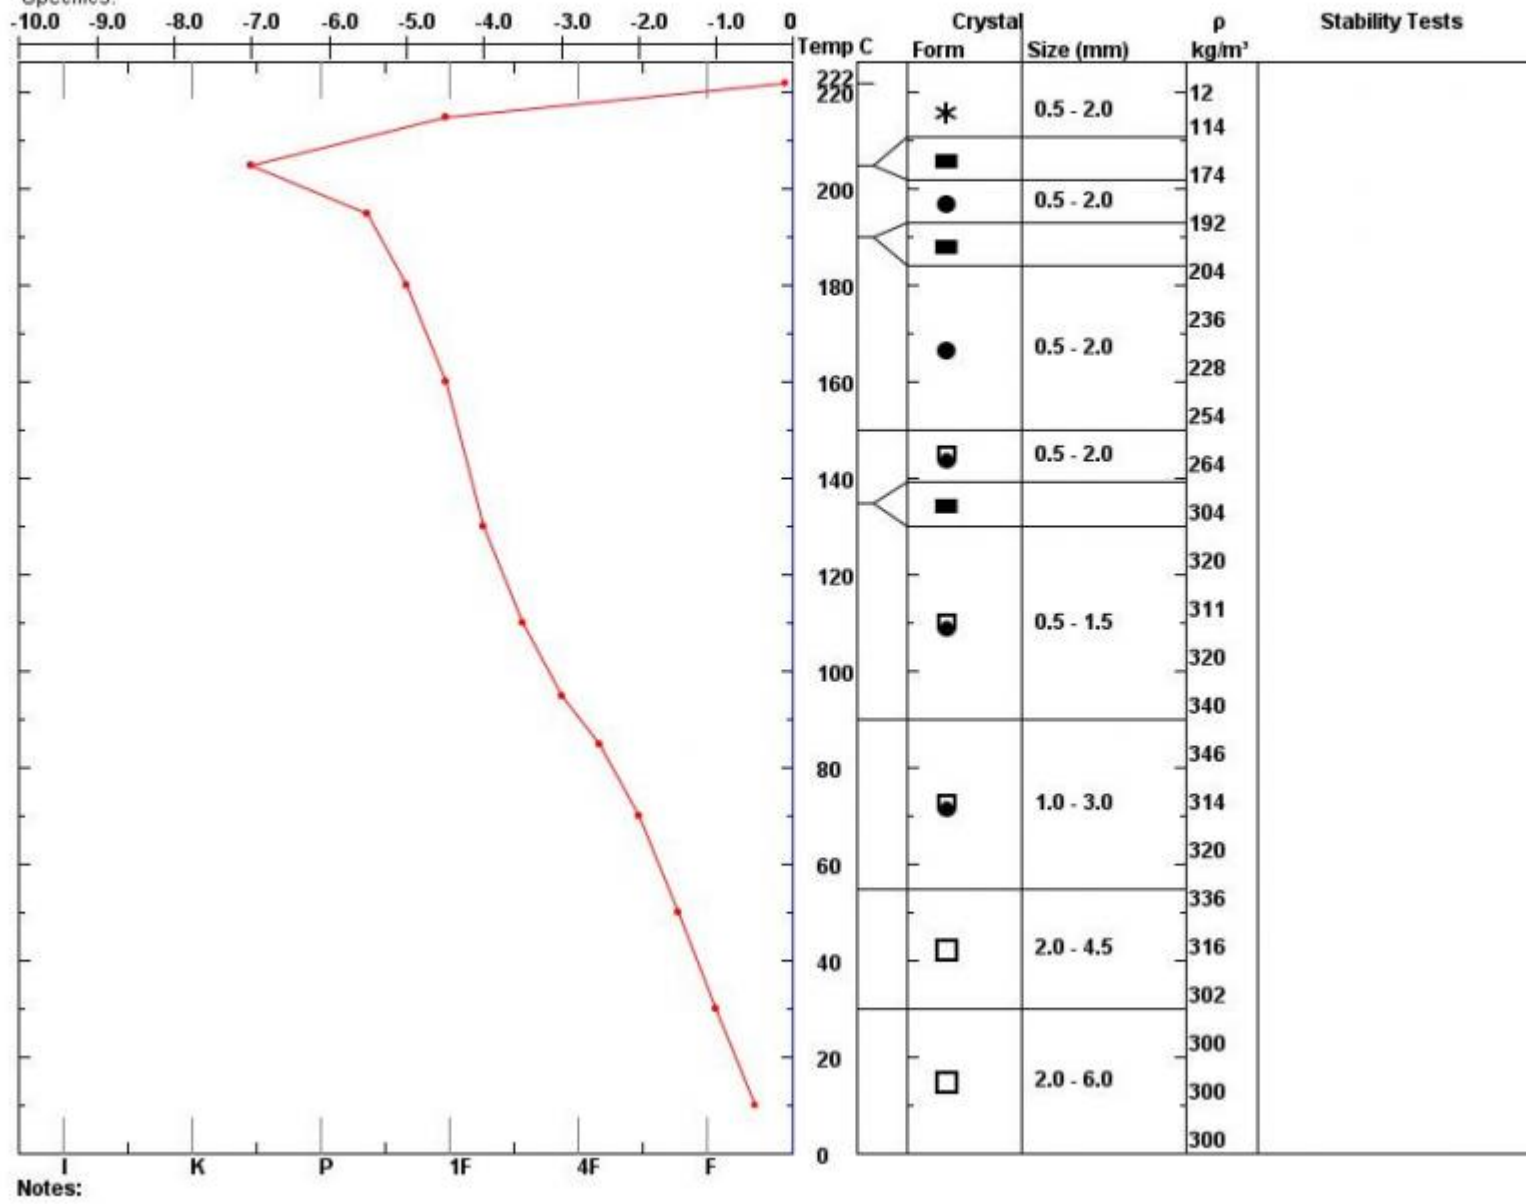

Snow Pit Profile
Daisy Pass
 , MT
 Elevation (ft) **9553**
 Aspect: **202**
 Specifics:

Observer: **Garrett Akie**
Tue Feb 25 13:30:00 MST 2020
 Co-ord: **45.05113 N 109.95348 W**
 Slope: **27**
 Wind loading:

Stability on similar slopes:
 Air Temperature: **-12 C**
 Sky Cover: **sky 4/8 to 8/8 covered**
 Precipitation: **Snow < 0.5 cm/hr**
 Wind: **Calm**

Stability Test Notes: Layer note

Advisory Region
 Cooke City
 Longitude
 -109.96W
 Latitude
 45.05N
 Cooke City, 2020-02-26