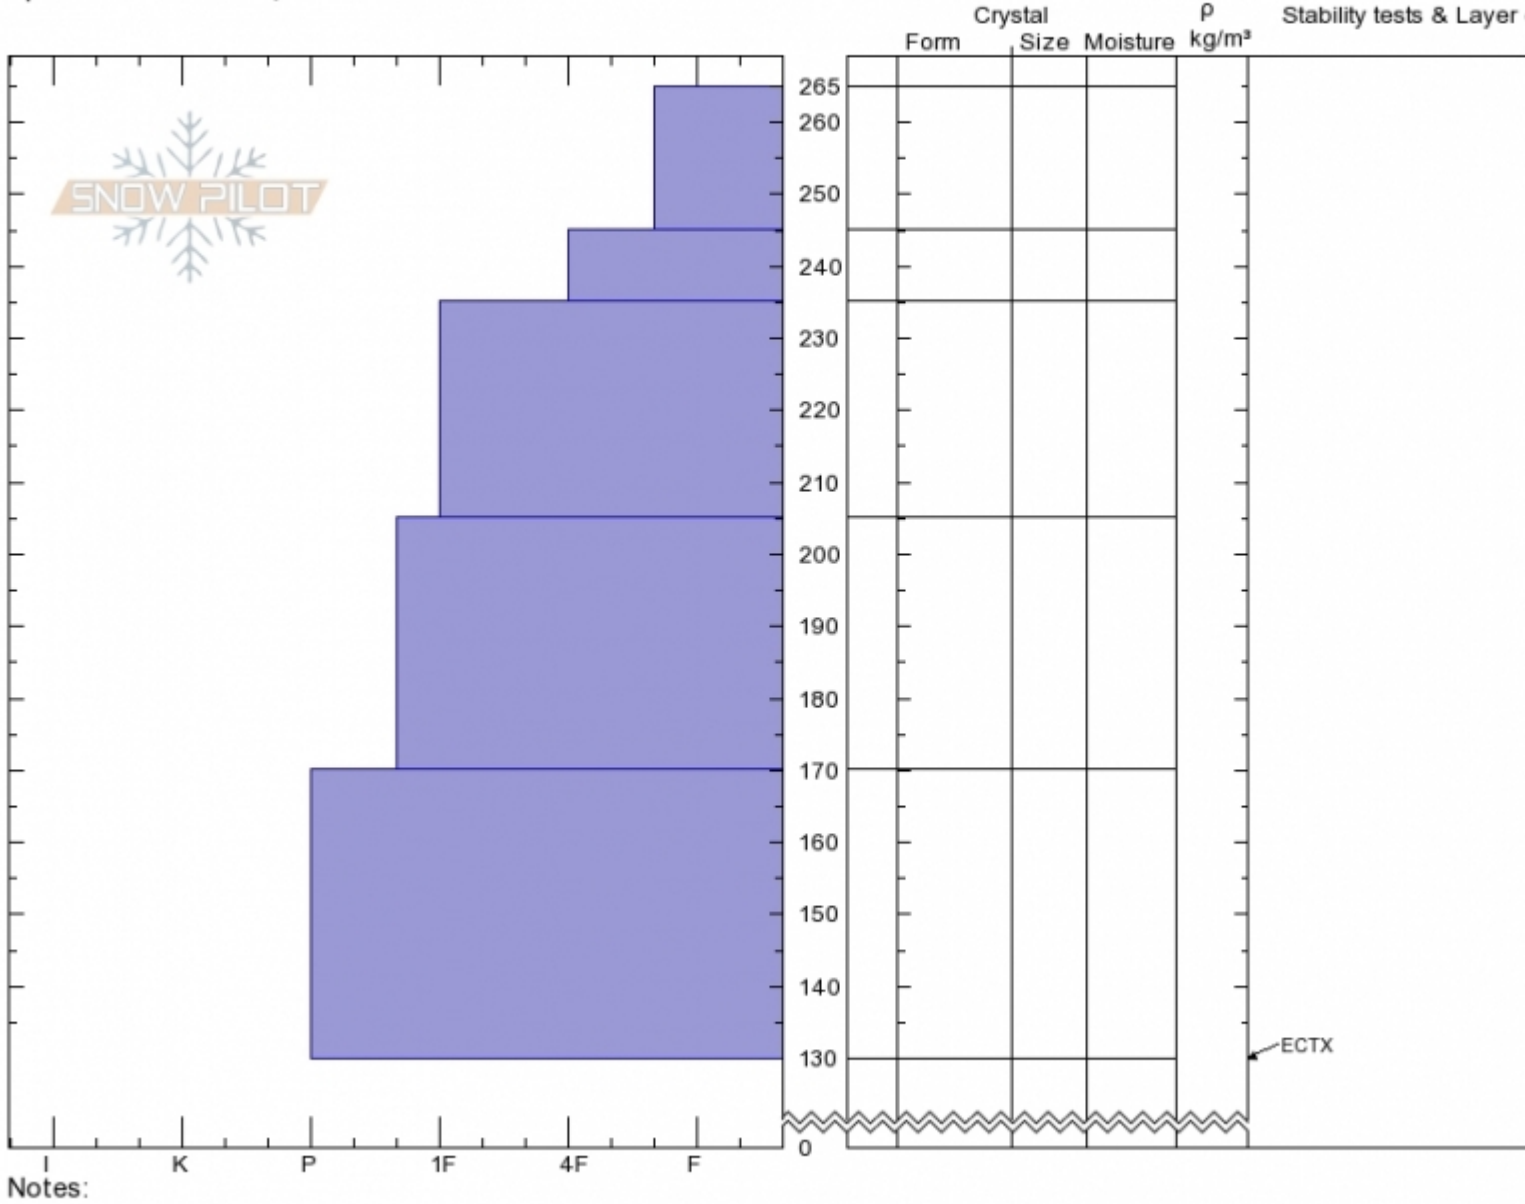

Republic Creek
Beartooths
MT
Elevation: 9800 ft
Aspect: 240°
Specifics: We skied slope

Spencer Jonas
02/24/2020 - 1:30pm
Co-ord: 44.98517N, -109.92538W
Slope Angle: 28°
Wind Loading:

Stability:
Air Temperature:
Sky Cover: BKN
Precipitation: NO
Wind: S Light Breeze

HS:265 Layer Notes:
PS:20

Advisory Region
Cooke City
Longitude
-109.94W
Latitude
44.99N

Forecast link: [GNFAC Avalanche Forecast for Tue Feb 25, 2020](#)
Cooke City, 2020-02-24