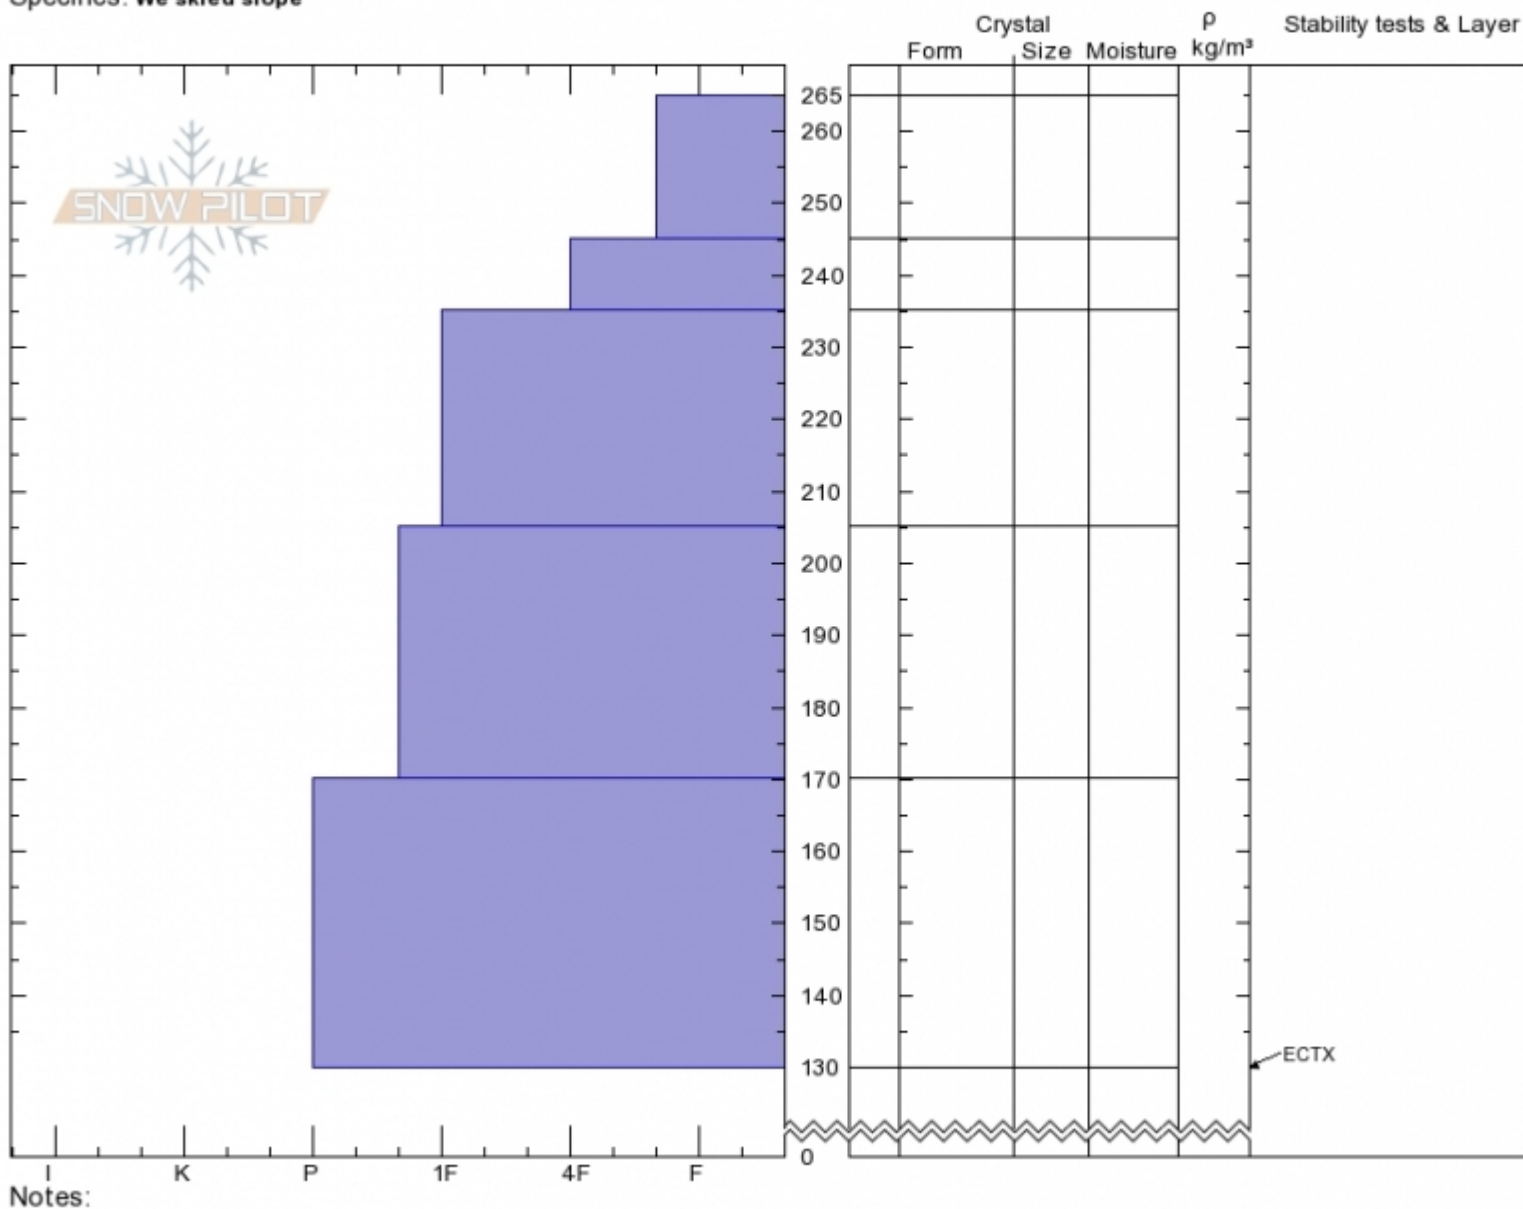

Republic Creek  
 Beartooths  
 MT  
 Elevation: 9800 ft  
 Aspect: 240°  
 Specifics: **We skied slope**

Spencer Jonas  
 02/24/2020 - 1:30pm  
 Co-ord: 44.98517N, -109.92538W  
 Slope Angle: 28°  
 Wind Loading:

Stability:  
 Air Temperature:  
 Sky Cover: **BKN**  
 Precipitation: **NO**  
 Wind: **S Light Breeze**

HS:265  
 PS:20  
 Layer Notes:

Advisory Region  
 Cooke City  
 Longitude  
 -109.94W  
 Latitude  
 44.99N