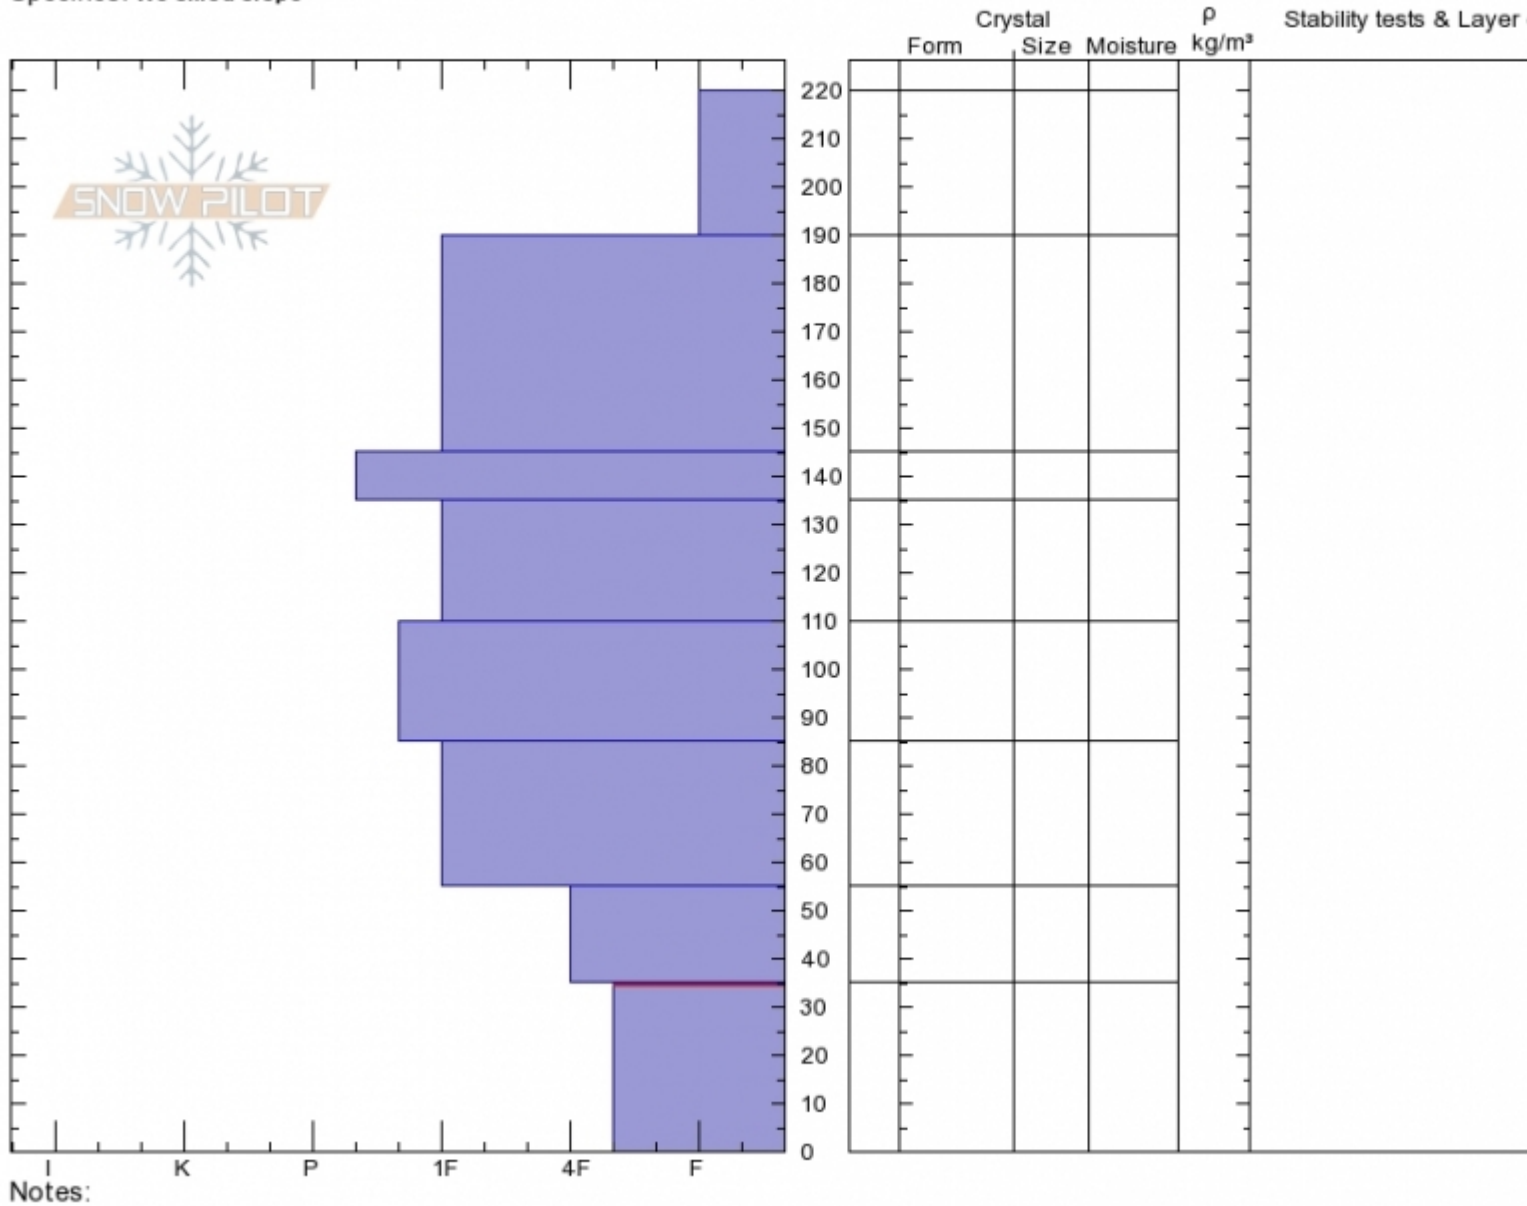

**Skyline West**  
**Madison Range-S**  
**MT**  
 Elevation: **9600 ft**  
 Aspect: **275°**  
 Specifics: **We skied slope**

**Ian Hoyer**  
**02/19/2020 - 1:00pm**  
 Co-ord: **44.90188N, -111.19656W**  
 Slope Angle: **25°**  
 Wind Loading: **no**

Stability: **Good**  
 Air Temperature:  
 Sky Cover: **CLR**  
 Precipitation: **NO**  
 Wind: **Calm**

**HS:220** Layer Notes:  
 35-0cm:**Problematic layer**

Advisory Region  
 Southern Madison  
 Longitude  
 -111.23W  
 Latitude  
 44.92N  
 Southern Madison, 2020-02-20