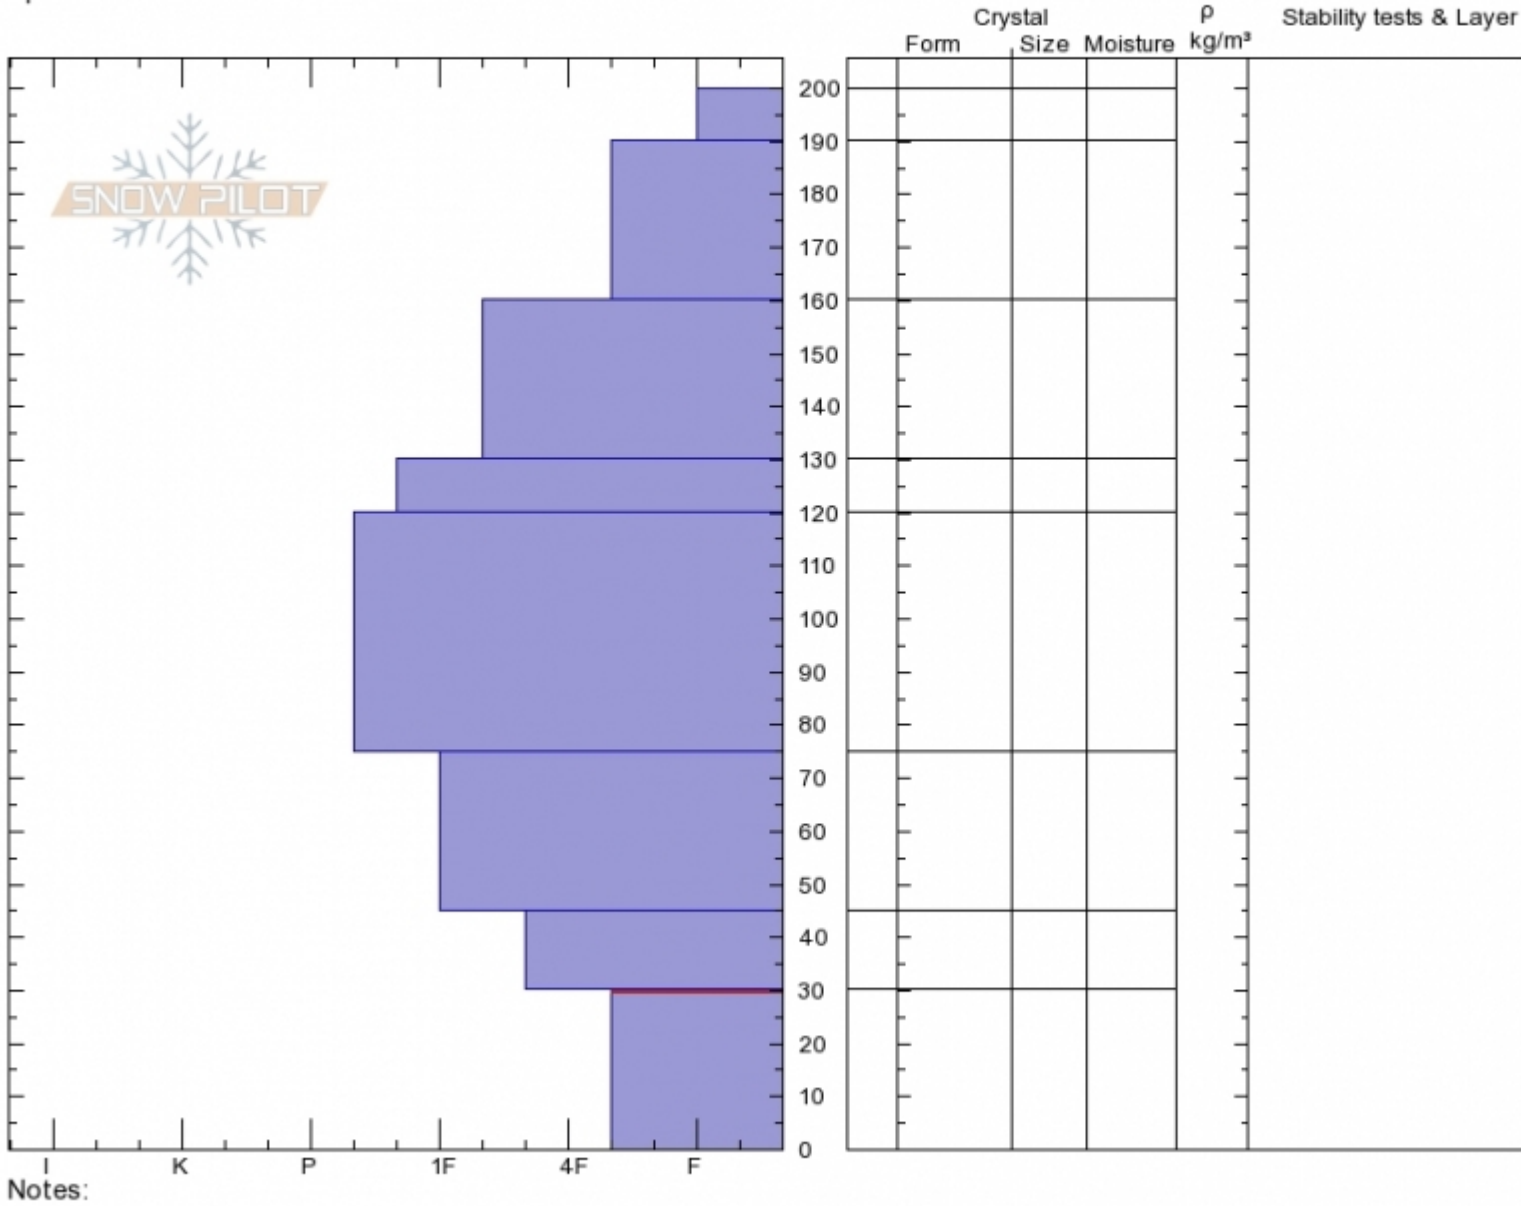

Skyline East  
 Madison Range-S  
 MT  
 Elevation: 9800 ft  
 Aspect: 90°  
 Specifics:

Ian Hoyer  
 02/19/2020 - 12:00pm  
 Co-ord: 44.90675N, -111.19932W  
 Slope Angle: 25°  
 Wind Loading: no

Stability: **Good**  
 Air Temperature:  
 Sky Cover: **CLR**  
 Precipitation: **NO**  
 Wind: **Calm**

HS:200 Layer Notes:  
 30-0cm: **Problematic layer**

Advisory Region  
 Southern Madison  
 Longitude  
 -111.23W  
 Latitude  
 44.92N  
 Southern Madison, 2020-02-20