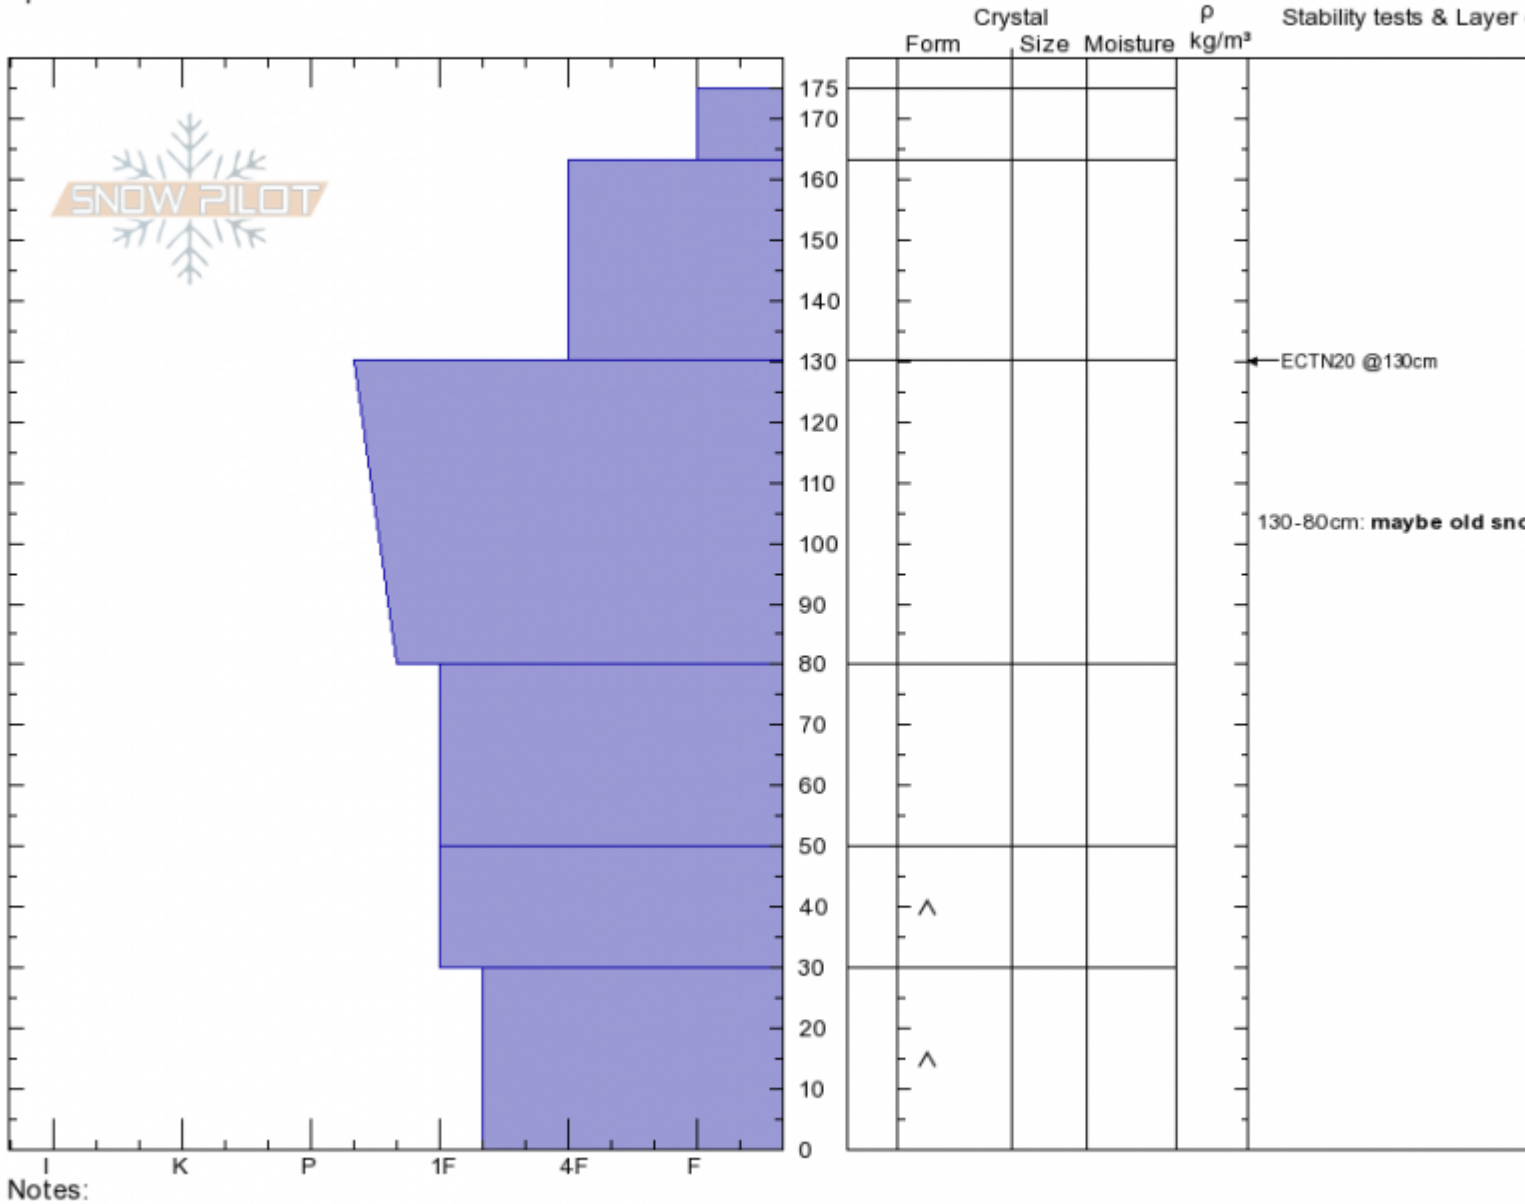

**Ski Hill**  
**Lionhead Range**  
**MT**  
 Elevation: **8200 ft**  
 Aspect: **65°**  
 Specifics:

**Doug Chabot-Admin**  
**02/15/2020 - 11:15am**  
 Co-ord: **44.70311N, -111.29657W**  
 Slope Angle: **25°**  
 Wind Loading: **previous**

Stability: **Good**  
 Air Temperature: **-11°C**  
 Sky Cover: **OVC**  
 Precipitation: **S1**  
 Wind: **SW Light Breeze**

HS: **175** Layer Notes:  
 130-80cm: **maybe old snow**

Advisory Region  
 Lionhead Range  
 Longitude  
 -111.29W  
 Latitude  
 44.70N  
 Lionhead Range, 2020-02-15