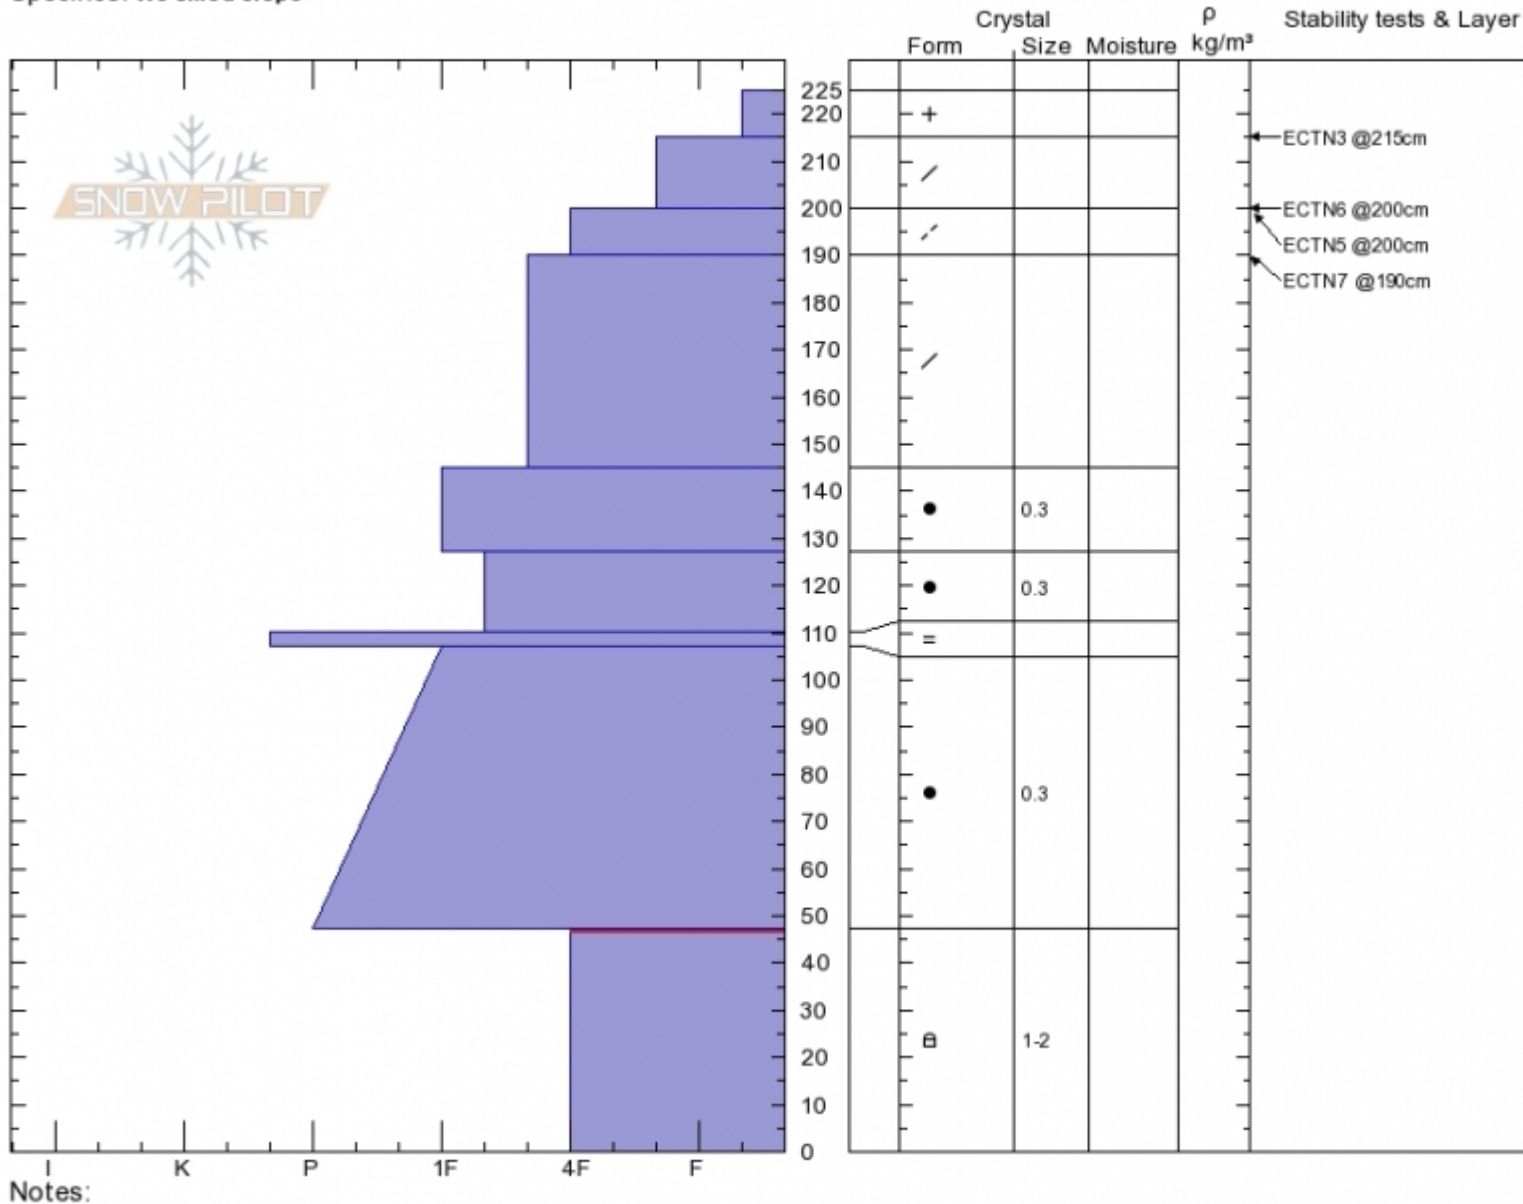

The Thone
Bridger Range
MT
 Elevation: **8102 ft**
 Aspect: **90°**
 Specifics: **We skied slope**

Dave Zinn
02/12/2020 - 11:00am
 Co-ord: **45.88363N, -110.95008W**
 Slope Angle: **30°**
 Wind Loading: **no**

Stability: **Fair**
 Air Temperature:
 Sky Cover: **OVC**
 Precipitation: **S2**
 Wind: **N Calm**

HS:**225** Layer Notes:
 PF:**75** 47-0cm:**Problematic layer**
 PS:**30**

Advisory Region
 Bridger Range
 Longitude
 -110.95W
 Latitude
 45.88N
 Bridger Range, 2020-02-12