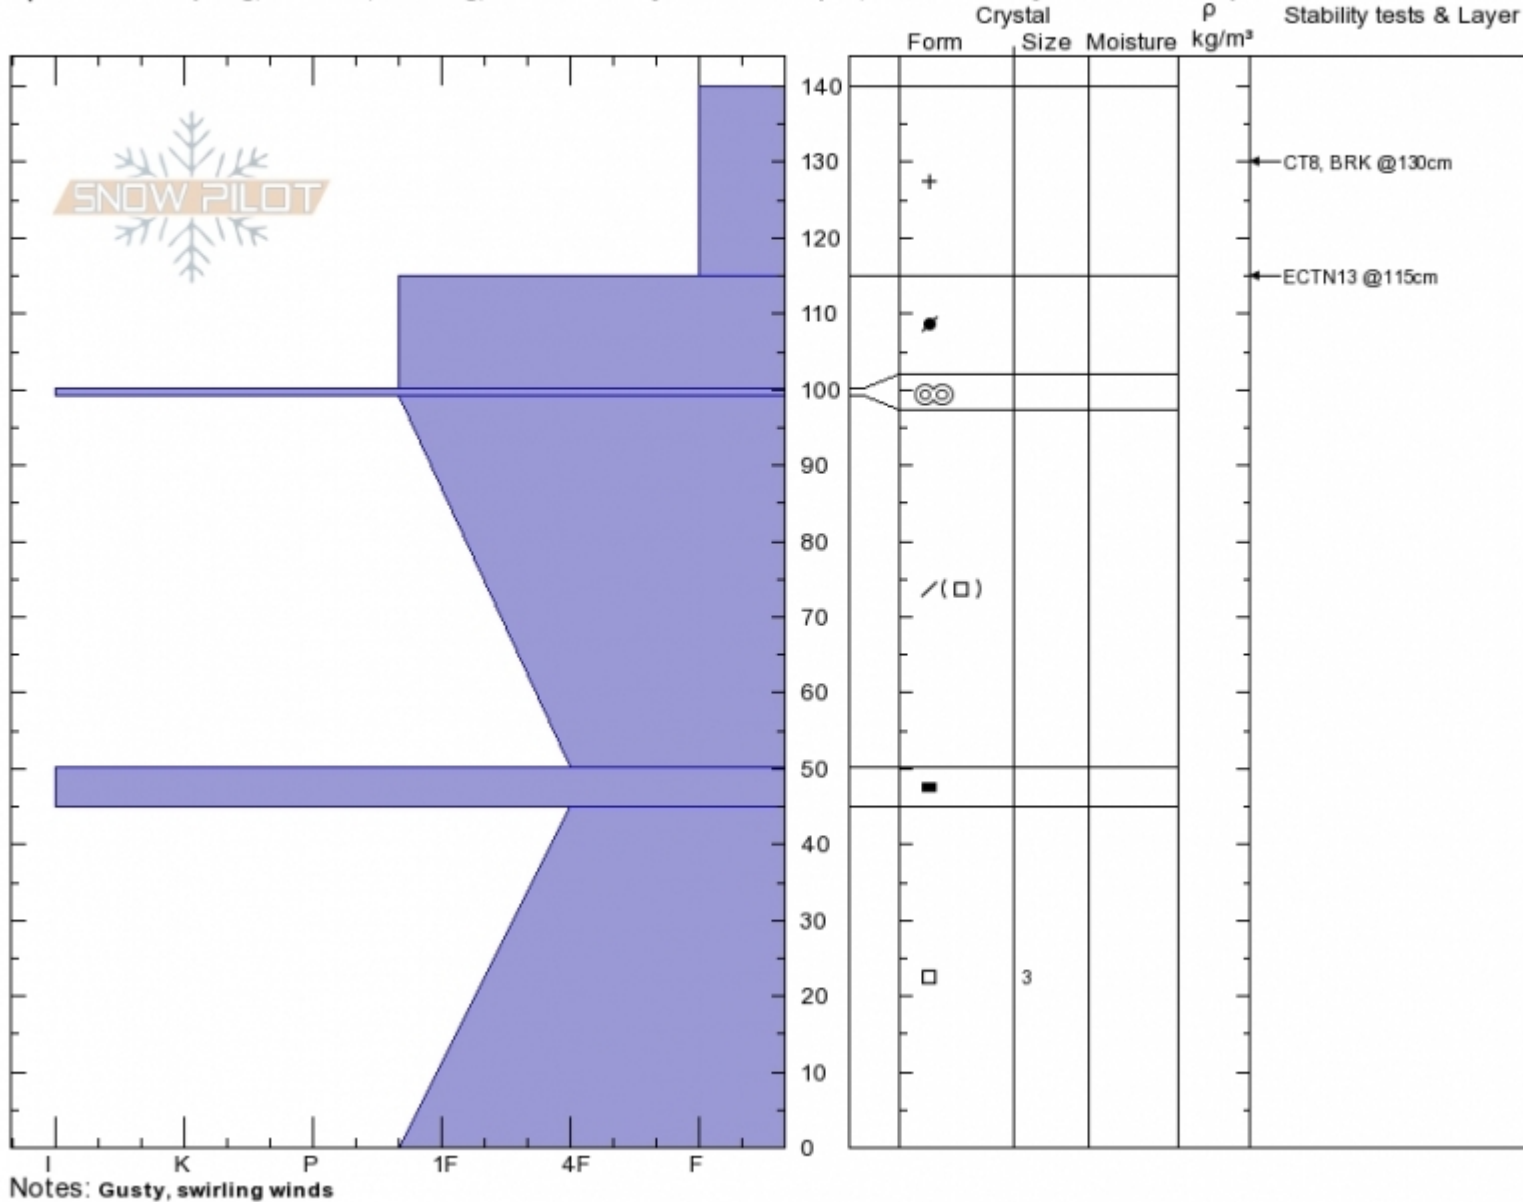

Flathead Pass South
Bridger Range
MT

Ryan Locati
02/04/2020 - 12:00pm
Co-ord:
Slope Angle: 19°
Wind Loading: **yes**

Stability: **Poor**
Air Temperature: 20°C
Sky Cover: **CLR**
Precipitation: **NO**
Wind: **Moderate**

HS:140 Layer Notes:
PF:100 100-99cm: **Problematic layer**
PS:15

Specifics: Collapsing, localized; Cracking; Recent activity on similar slopes; Recent activity on different slopes

Advisory Region
Bridger Range
Longitude
-111.02W
Latitude
45.97N

Avalanche Details: [Collapsing, cracking and recent natural avalanche in northern Bridgers](#)
Bridger Range, 2020-02-04