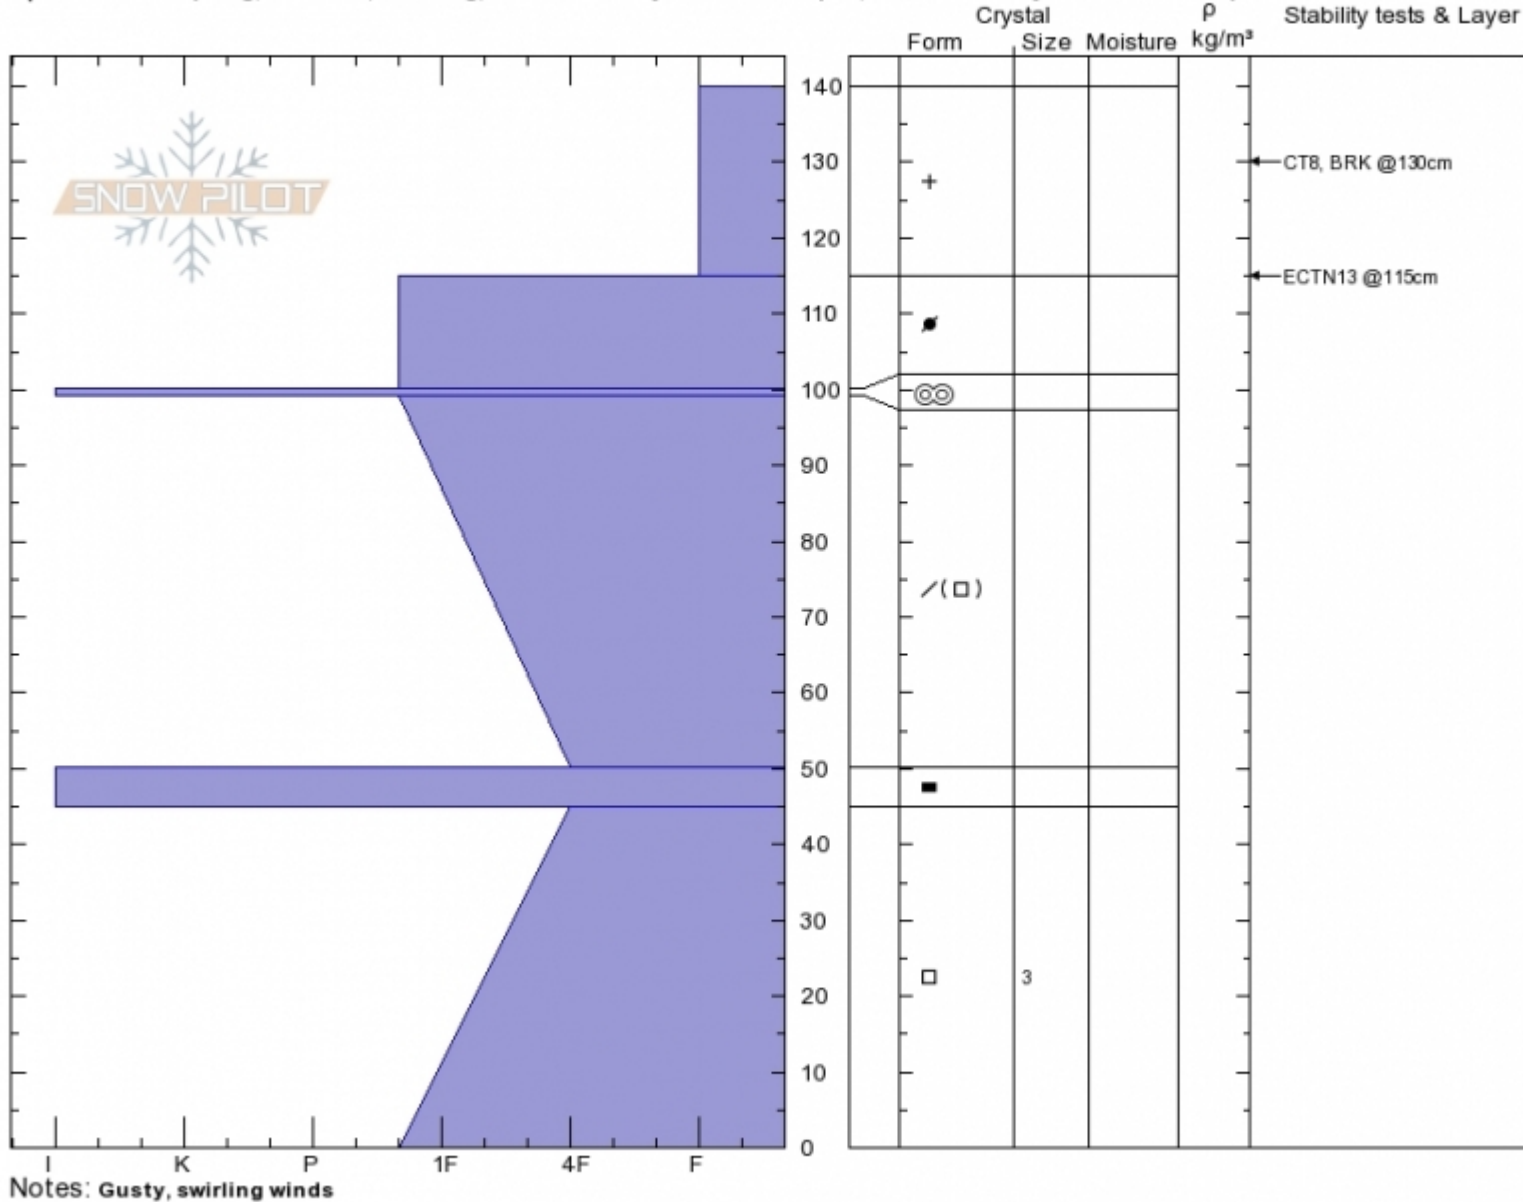

Flathead Pass South  
 Bridger Range  
 MT  
 Elevation: 7240 ft  
 Aspect: NE

Ryan Locati  
 02/04/2020 - 12:00pm  
 Co-ord:  
 Slope Angle: 19°  
 Wind Loading: yes

Stability: **Poor**  
 Air Temperature: 20°C  
 Sky Cover: CLR  
 Precipitation: NO  
 Wind: **Moderate**

HS:140 Layer Notes:  
 PF:100 100-99cm:Problematic layer  
 PS:15

Specifics: Collapsing, localized; Cracking; Recent activity on similar slopes; Recent activity on different slopes

Advisory Region  
 Bridger Range  
 Longitude  
 -111.02W  
 Latitude  
 45.97N

**Avalanche Details:** [Collapsing, cracking and recent natural avalanche in northern Bridgers](#)  
 Bridger Range, 2020-02-04