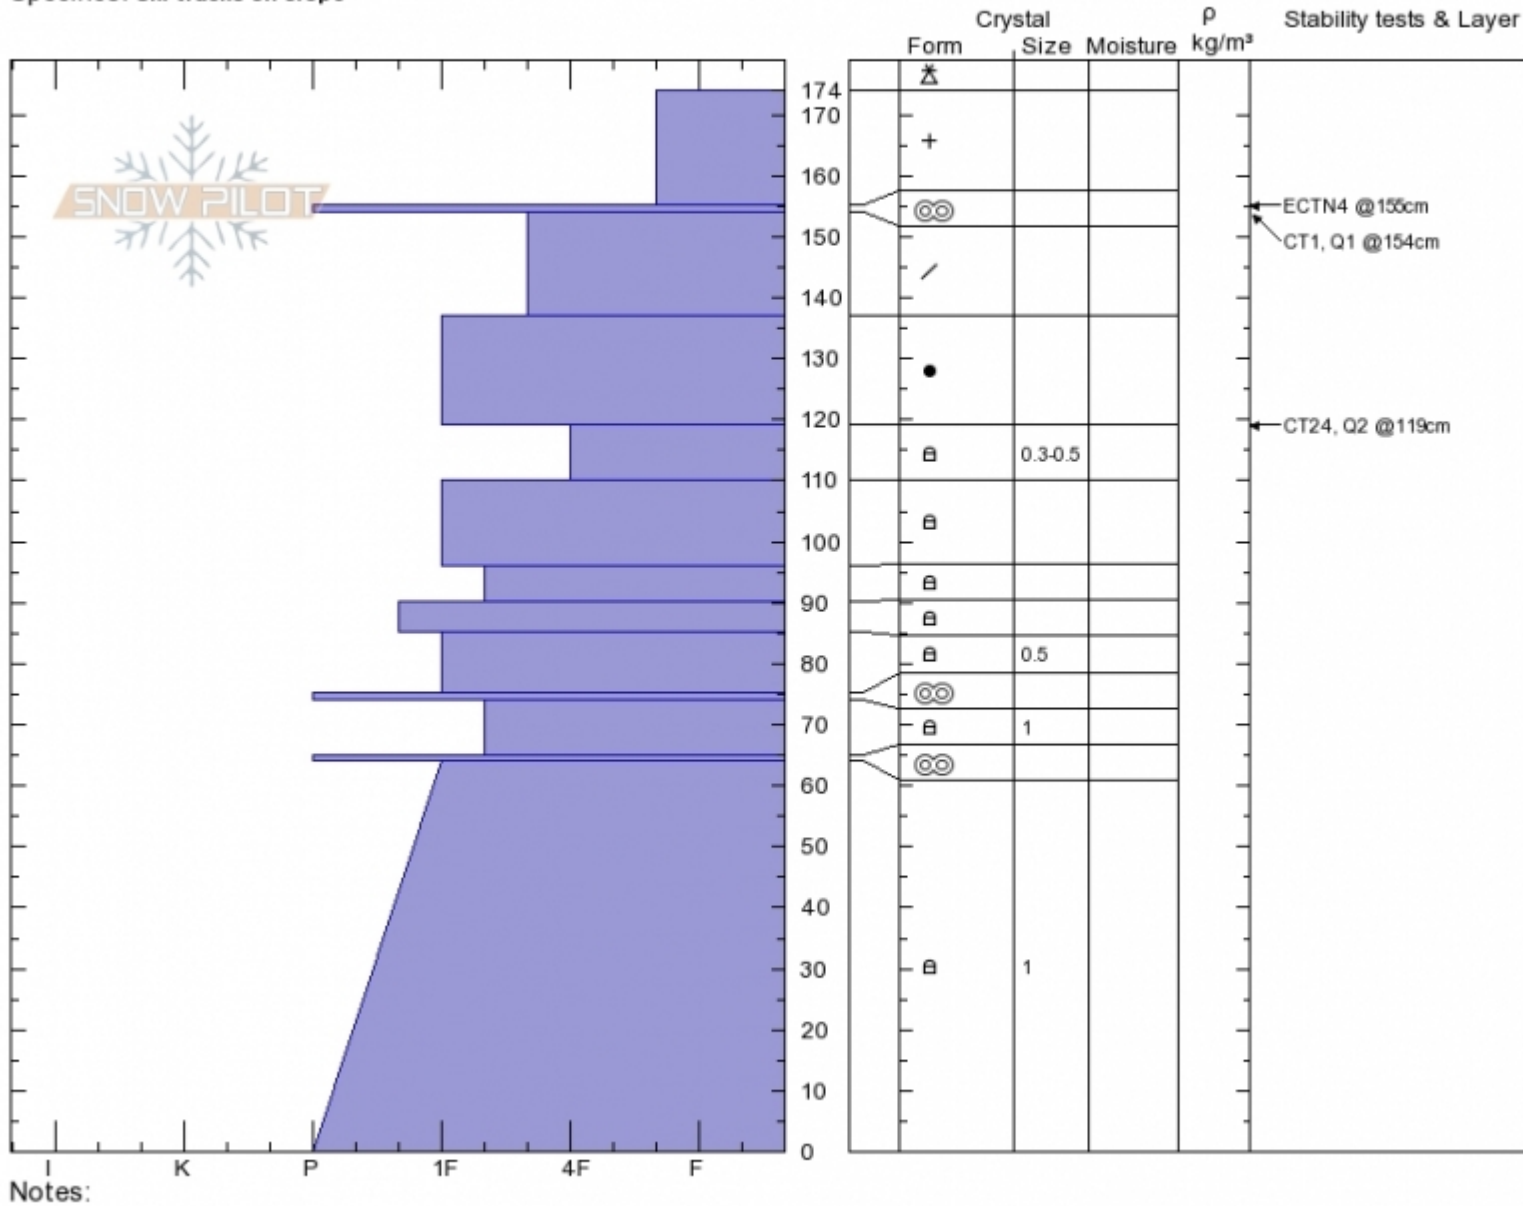

N Side of Texas Meadow Spencer Jonas
Bridger Range 01/27/2020 - 1:00pm
MT Co-ord: 45.83014N, -110.92960W
 Elevation: 7800 ft Slope Angle: 25°
 Aspect: 340° Wind Loading: no
 Specifics: Ski tracks on slope

Stability: HS:174 Layer Notes:
 Air Temperature:
 Sky Cover: **SCT**
 Precipitation: **NO**
 Wind: **Calm**

Advisory Region
 Bridger Range
 Longitude
 -110.93W
 Latitude
 45.84N
 Bridger Range, 2020-01-27