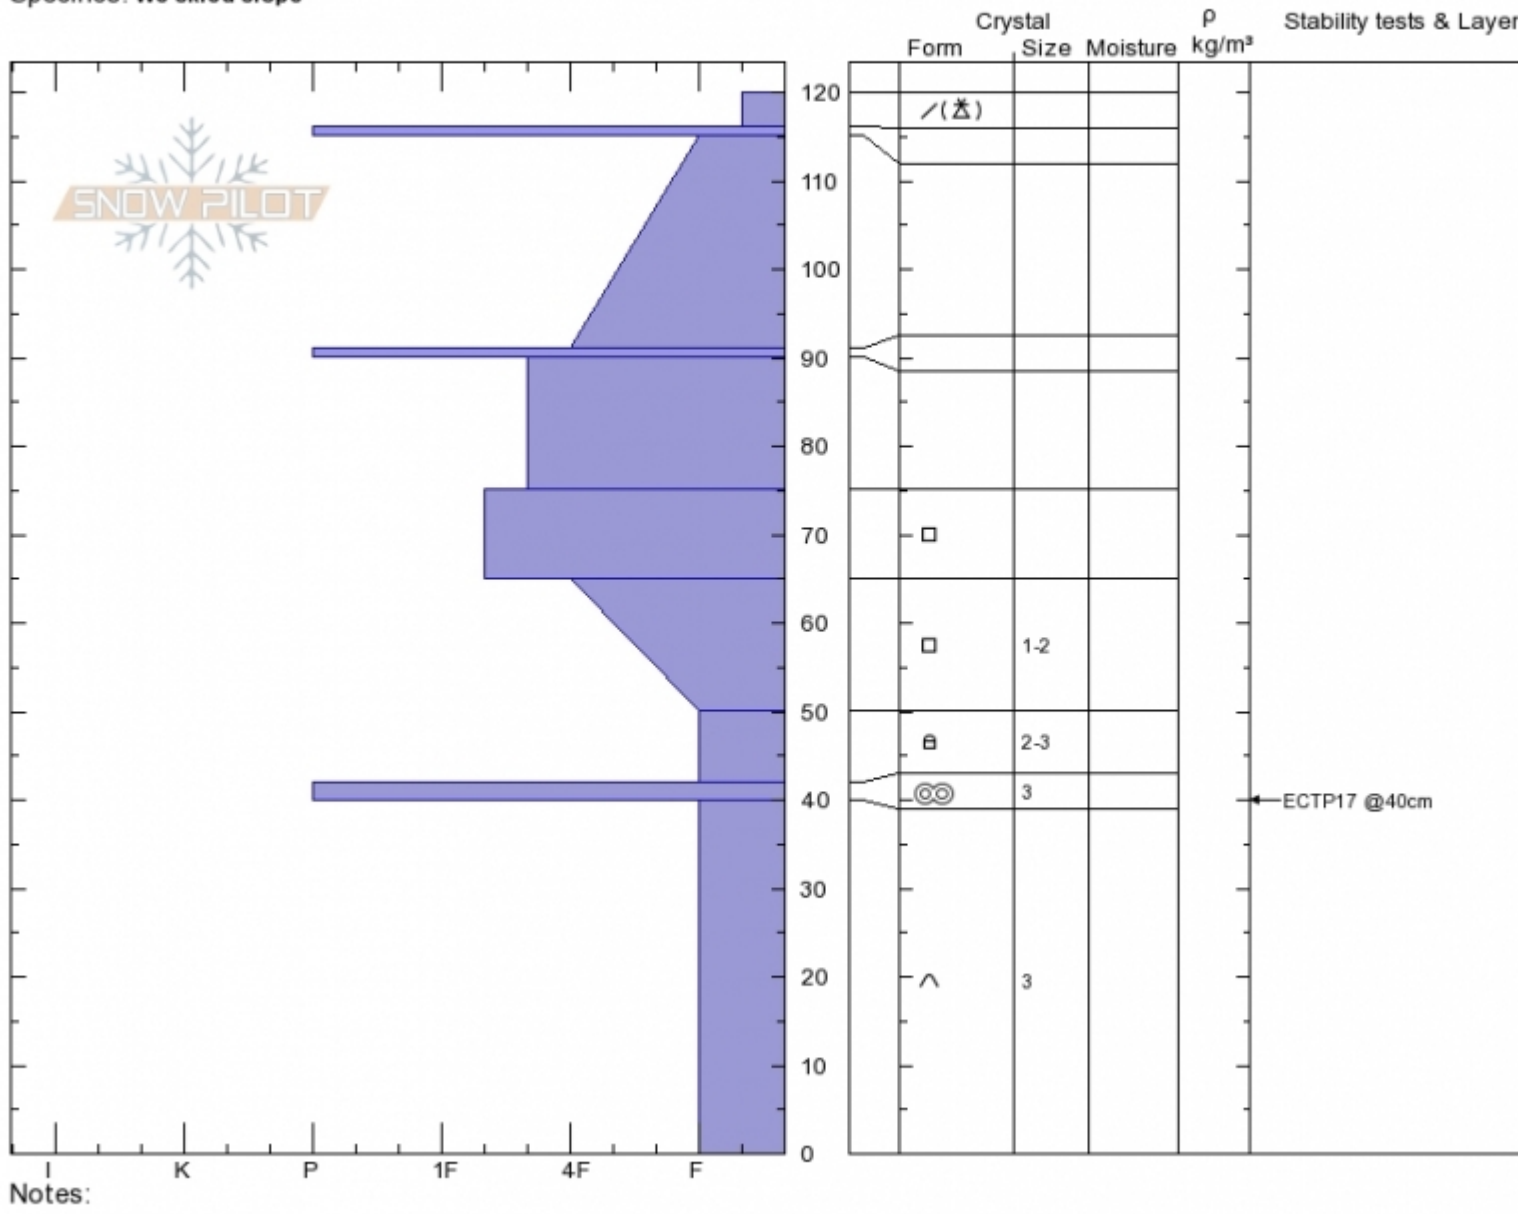

Flathead Pass 26-Jan
 Bridger Range
 MT
 Elevation: 8063 ft
 Aspect: 55°
 Specifics: We skied slope

Hannah Marshall
 01/26/2020 - 1:20pm
 Co-ord: 12T 500320W 5088941N
 Slope Angle: 26°
 Wind Loading:

Stability: Fair
 Air Temperature:
 Sky Cover: OVC
 Precipitation: NO
 Wind:

HS:120 Layer Notes:
 42-40cm: Problematic layer

Advisory Region
 Bridger Range
 Longitude
 -110.93W
 Latitude
 45.44N
 Bridger Range, 2020-01-27