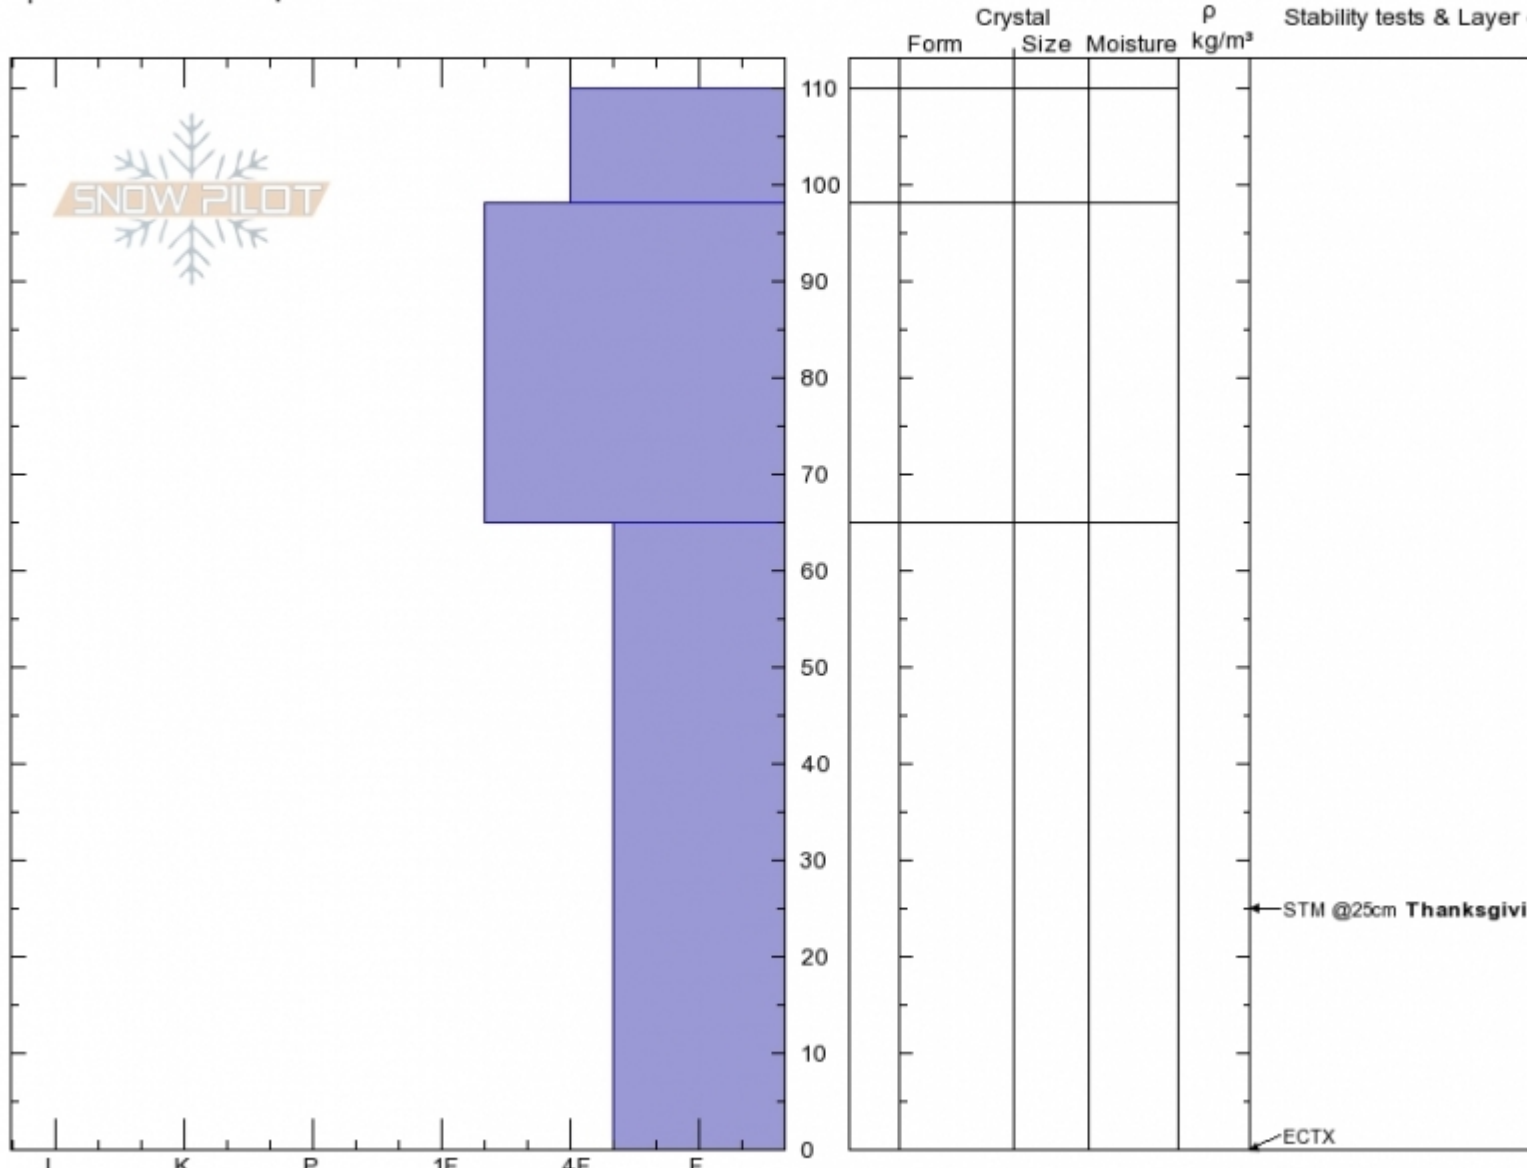

**Pebble Creek**  
**Absaroka Range**  
**MT**  
 Elevation: **8723 ft**  
 Aspect: **S**  
 Specifics: **We skied slope**

**Jesse Logan**  
**01/25/2020 - 1:30pm**  
 Co-ord:  
 Slope Angle: **35°**  
 Wind Loading: **yes**

Stability:  
 Air Temperature: **25°F**  
 Sky Cover: **BKN**  
 Precipitation: **S-1**  
 Wind: **W Moderate**

HS: **110**    Layer Notes:  
 65-0cm: **Problematic layer**

Notes: No red flags, good test results and no observed Av. (visibility not great). BUT low snowpack, only 110cm and pockets (to 9,250 ft. facets).

Advisory Region  
 Cooke City  
 Longitude  
 -110.03W  
 Latitude  
 45.03N  
 Cooke City, 2020-01-26