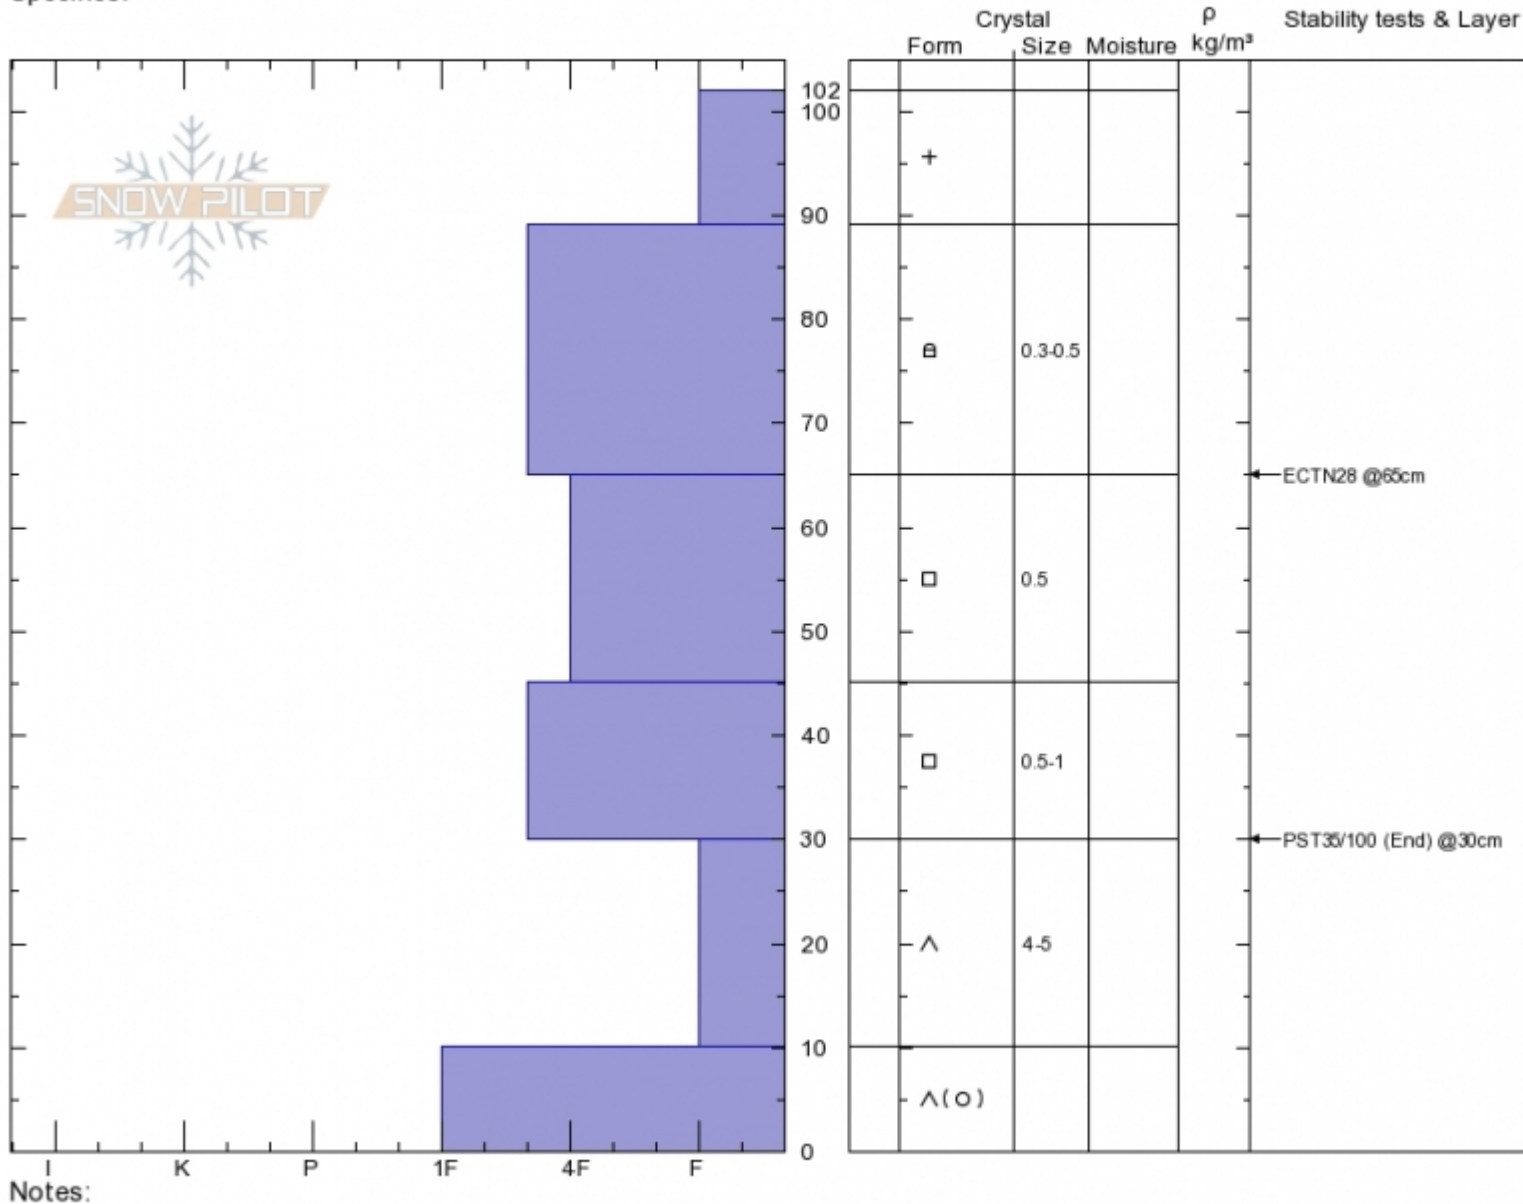

Bacon Rind
Madison Range-S
MT
 Elevation: **8720 ft**
 Aspect: **15°**
 Specifics:

Spencer Jonas
01/24/2020 - 12:30pm
 Co-ord: **44.95100N, -111.09482W**
 Slope Angle:
 Wind Loading:

Stability:
 Air Temperature:
 Sky Cover: **X**
 Precipitation: **NO**
 Wind: **Calm**

HS:**102** Layer Notes:
 PF:**5**
 PS:**30**

Advisory Region
 Southern Madison
 Longitude
 -111.10W
 Latitude
 44.96N
 Southern Madison, 2020-01-25