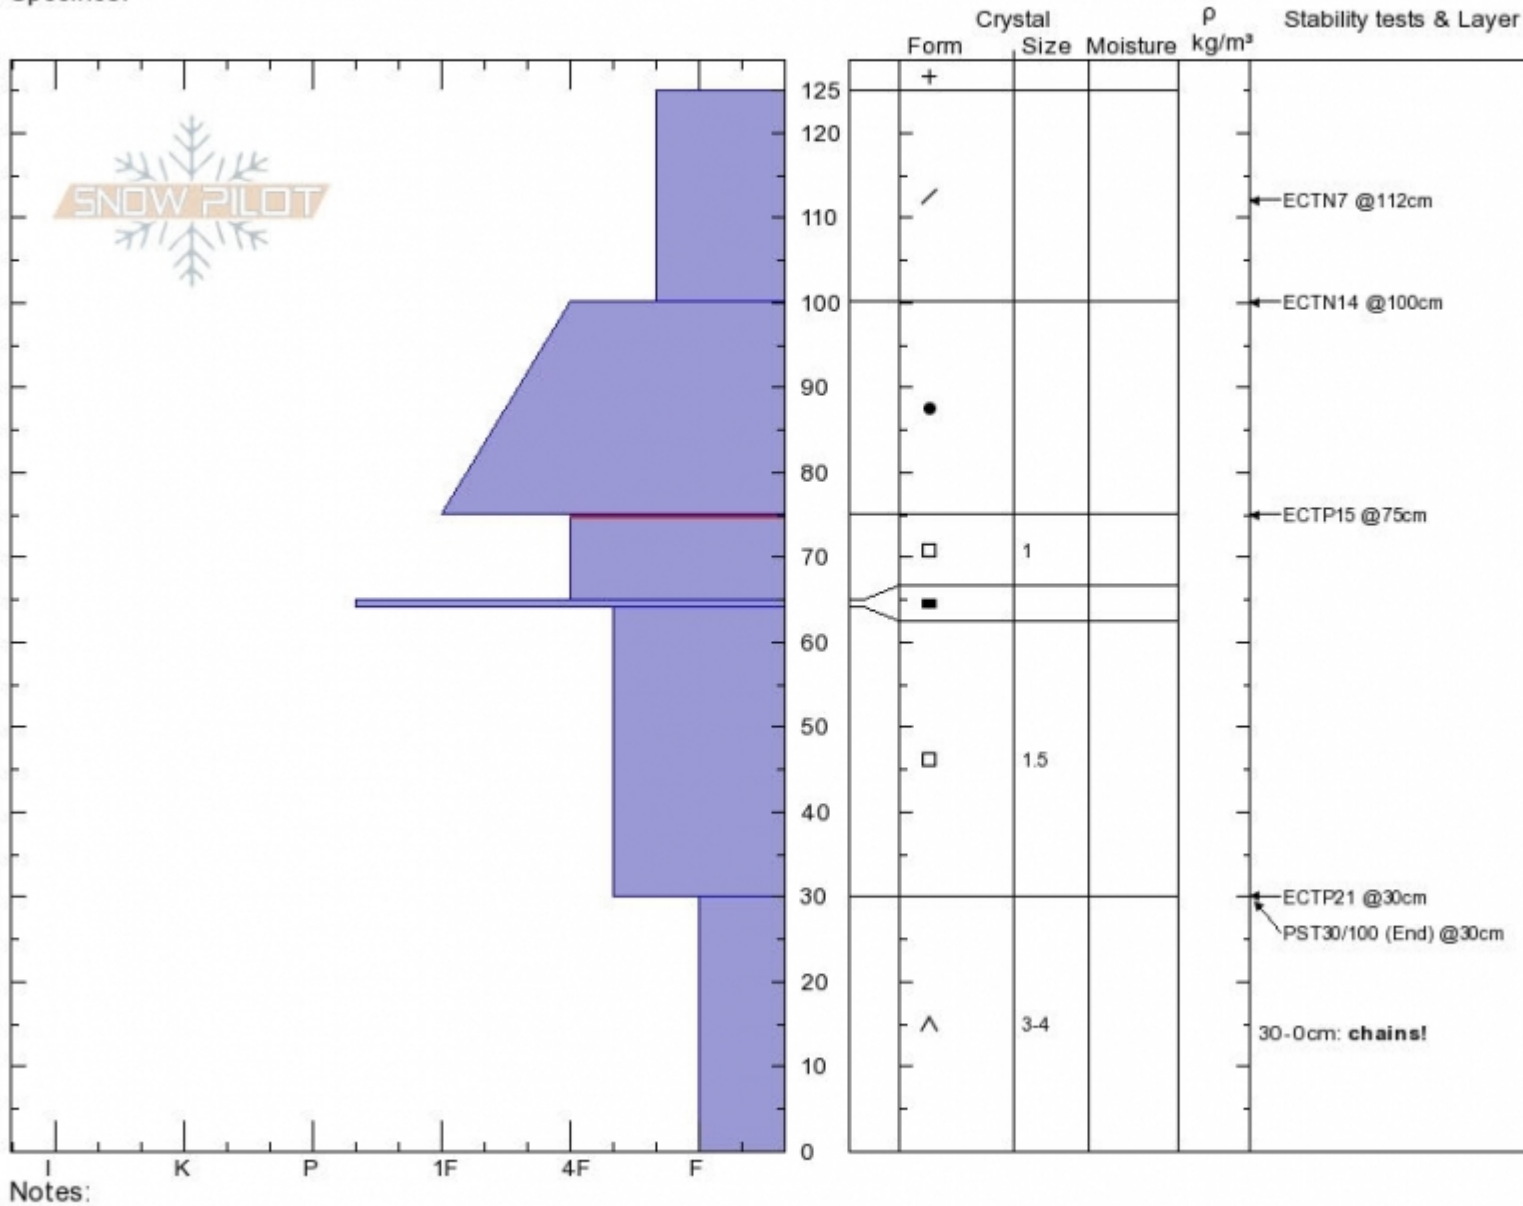

Ernest Miller Ridge
 Madison Range-S
 MT
 Elevation: 9170 ft
 Aspect: E
 Specifics:

Zachary Miller
 01/23/2020 - 12:15pm
 Co-ord: 44.94318N, -111.13251W
 Slope Angle: 36°
 Wind Loading: previous

Stability:
 Air Temperature: -1°C
 Sky Cover: X
 Precipitation: S-1
 Wind: Calm

HS:125 Layer Notes:
 75-65cm: **Problematic layer**
 30-0cm: **chains!**

Advisory Region
 Southern Madison
 Longitude
 -111.13W
 Latitude
 44.96N
 Southern Madison, 2020-01-24