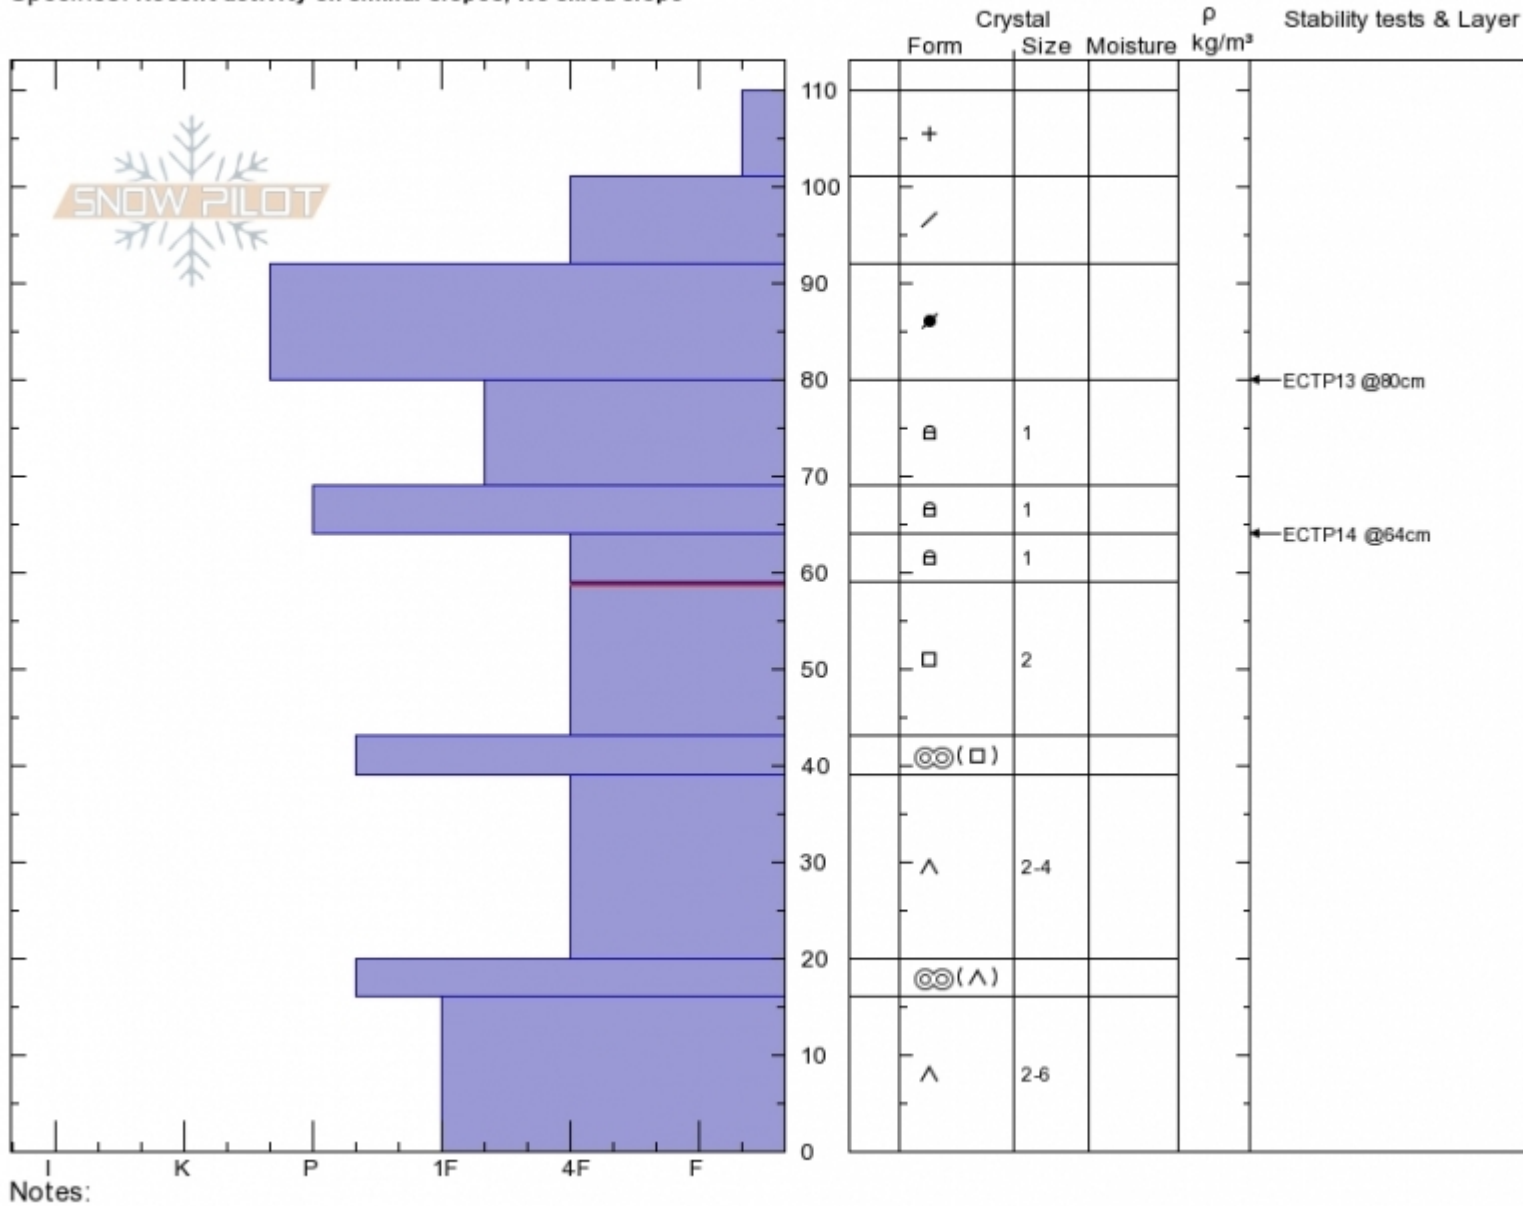

Flanders Bowl
Gallatin Range-N
MT
 Elevation: **9833 ft**
 Aspect: **130°**
 Specifics: **Recent activity on similar slopes; We skied slope**

Dave Zinn
01/22/2020 - 1:00pm
 Co-ord: **45.43712N, -110.94399W**
 Slope Angle: **25°**
 Wind Loading: **previous**

Stability: **Fair**
 Air Temperature:
 Sky Cover: **SCT**
 Precipitation: **NO**
 Wind: **Calm**

HS: **110** Layer Notes:
 59-43cm: **Problematic layer**

Advisory Region
 Northern Gallatin
 Longitude
 -110.94W
 Latitude
 45.44N
 Northern Gallatin, 2020-01-22