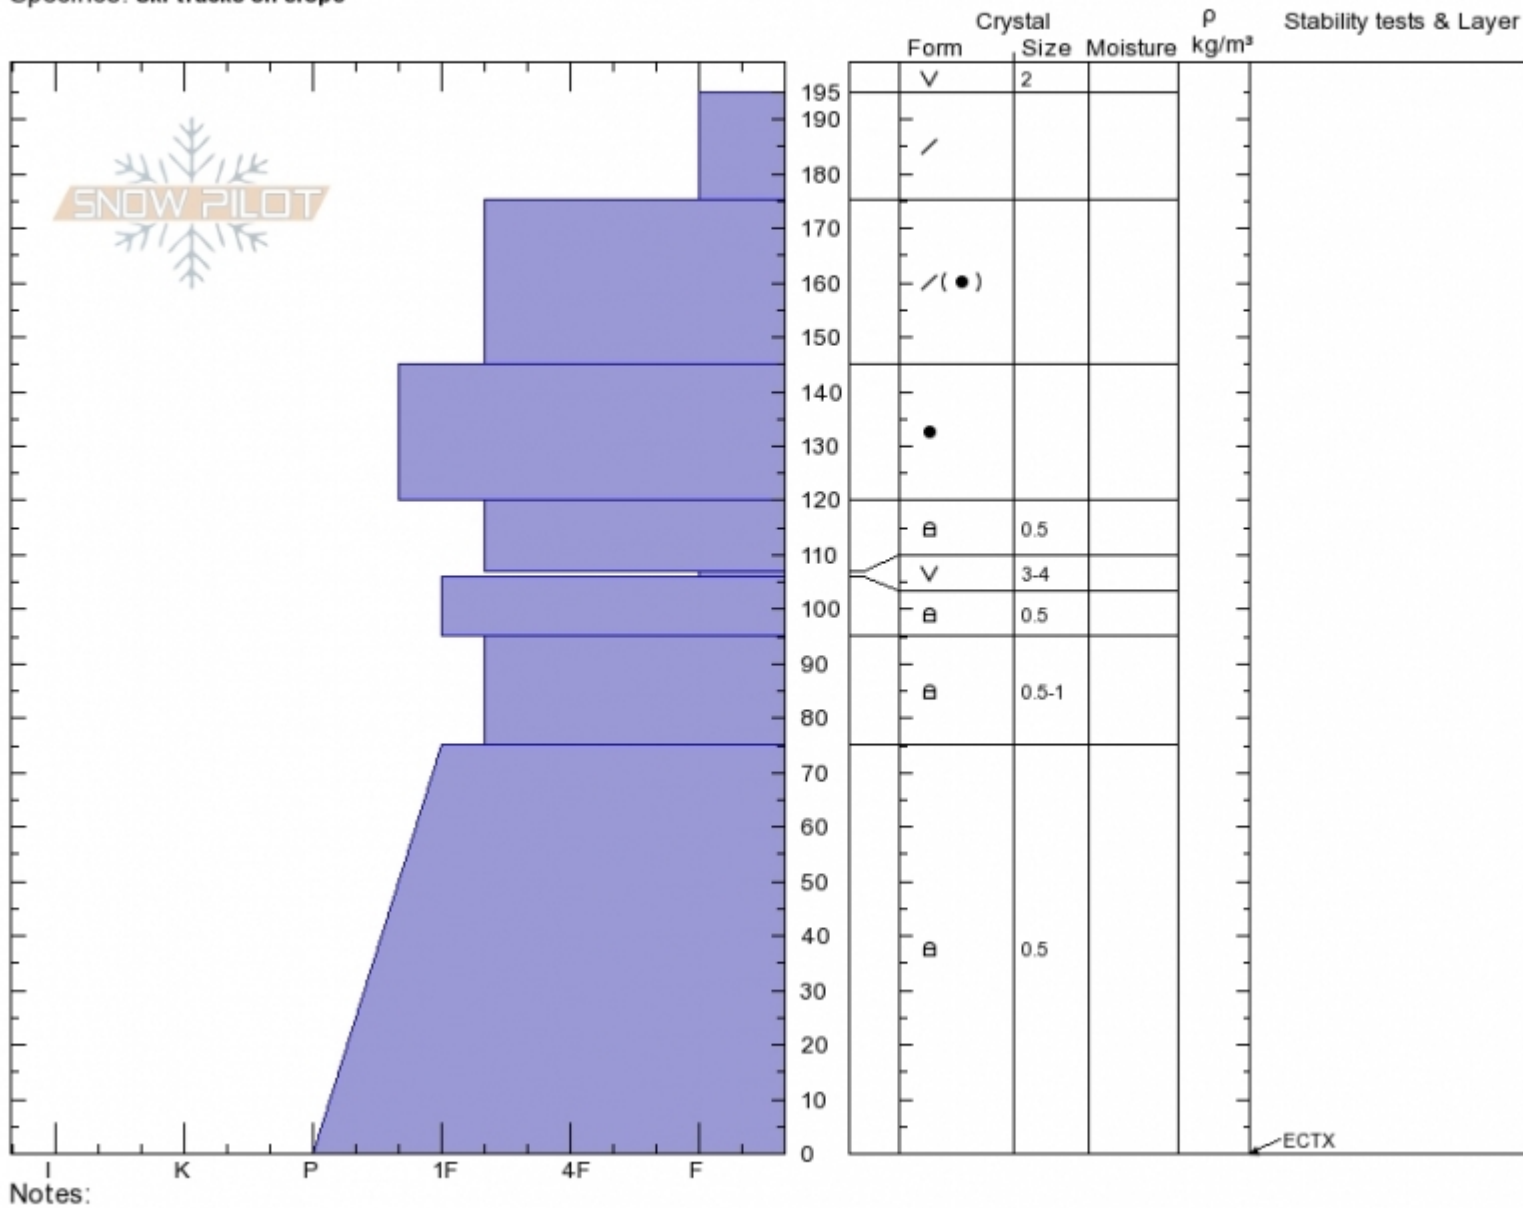

Divide Peak, E Face
Gallatin Range-N
MT
 Elevation: **9694 ft**
 Aspect: **100°**
 Specifics: **Ski tracks on slope**

Spencer Jonas
01/20/2020 - 1:00pm
 Co-ord: **45.40263N, -110.97230W**
 Slope Angle: **27°**
 Wind Loading: **no**

Stability:
 Air Temperature:
 Sky Cover: **FEW**
 Precipitation: **NO**
 Wind: **W Light Breeze**

HS:195 Layer Notes:

Advisory Region
 Northern Gallatin
 Longitude
 -110.98W
 Latitude
 45.40N
 Northern Gallatin, 2020-01-22