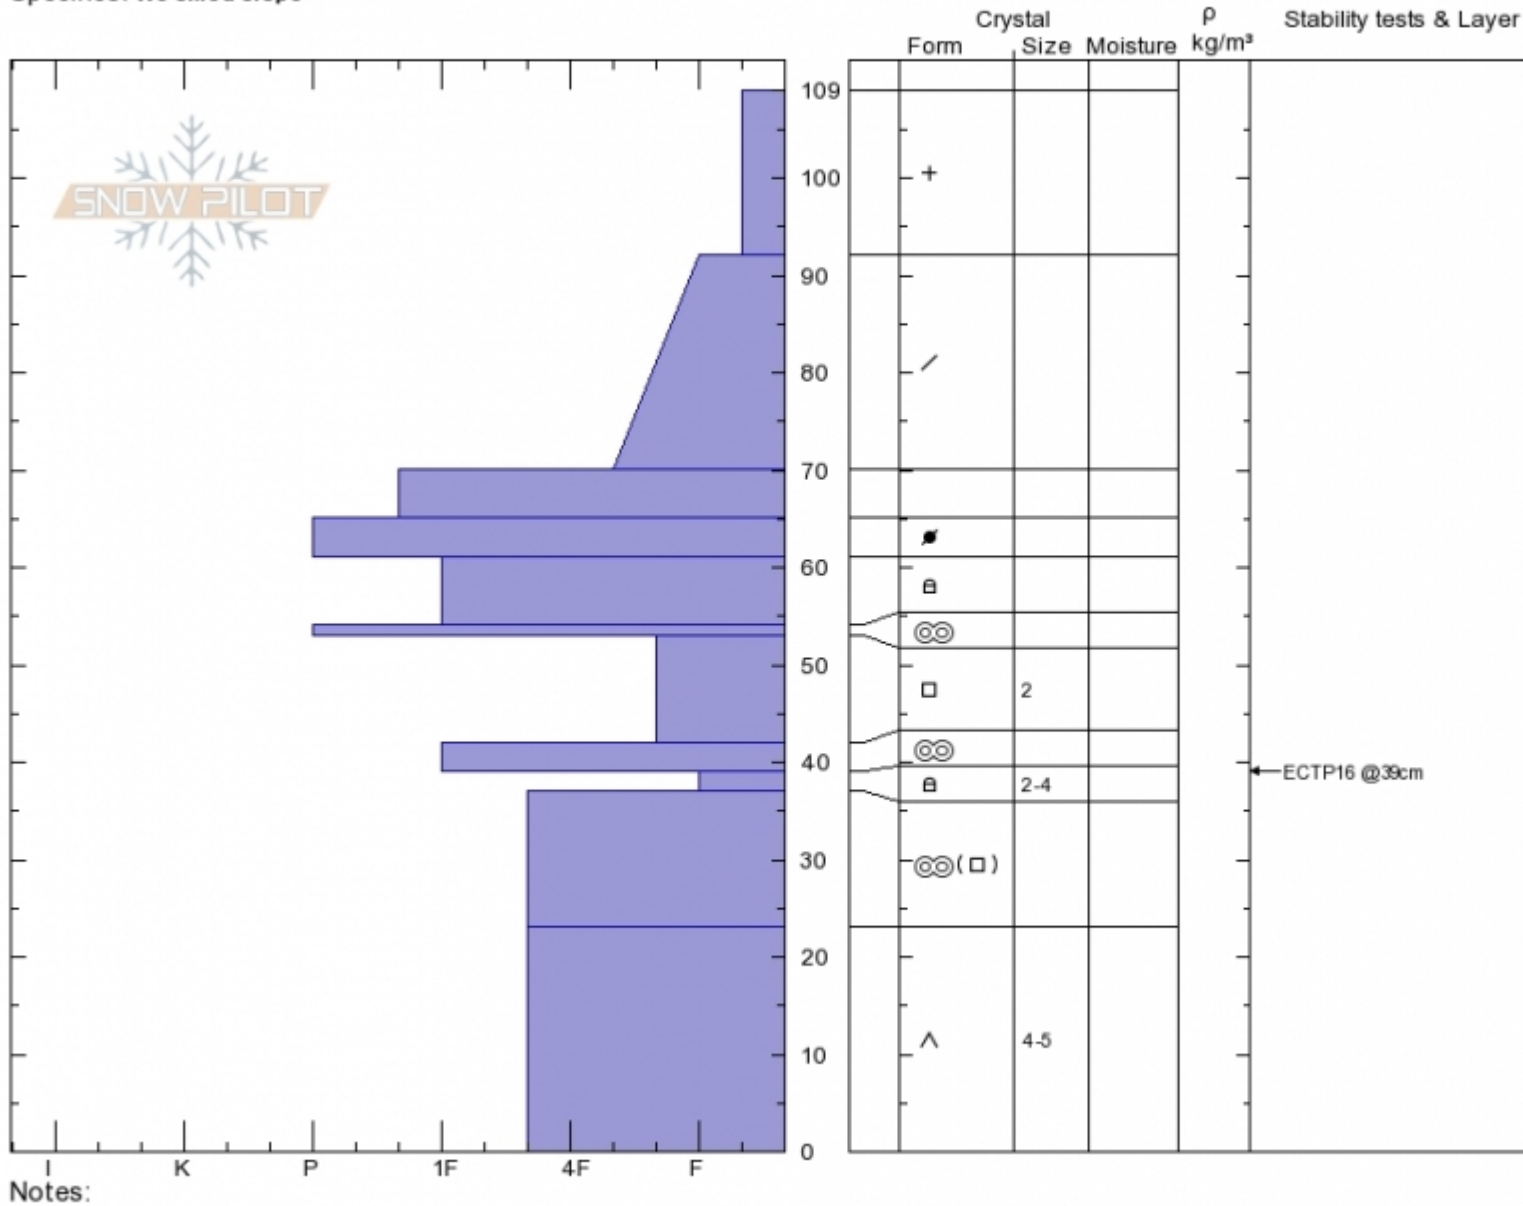

Arrowhead Bowl
Bridger Range
MT
 Elevation: **8600 ft**
 Aspect: **166°**
 Specifics: **We skied slope**

Ian Hoyer
01/16/2020 - 12:00pm
 Co-ord: **45.91912N, -110.97742W**
 Slope Angle: **30°**
 Wind Loading:

Stability: **Fair**
 Air Temperature:
 Sky Cover: **CLR**
 Precipitation: **NO**
 Wind: **Calm**

HS:109 Layer Notes:
 39-37cm: **Problematic layer**

Advisory Region
 Bridger Range
 Longitude
 -110.98W
 Latitude
 45.92N
 Bridger Range, 2020-01-21