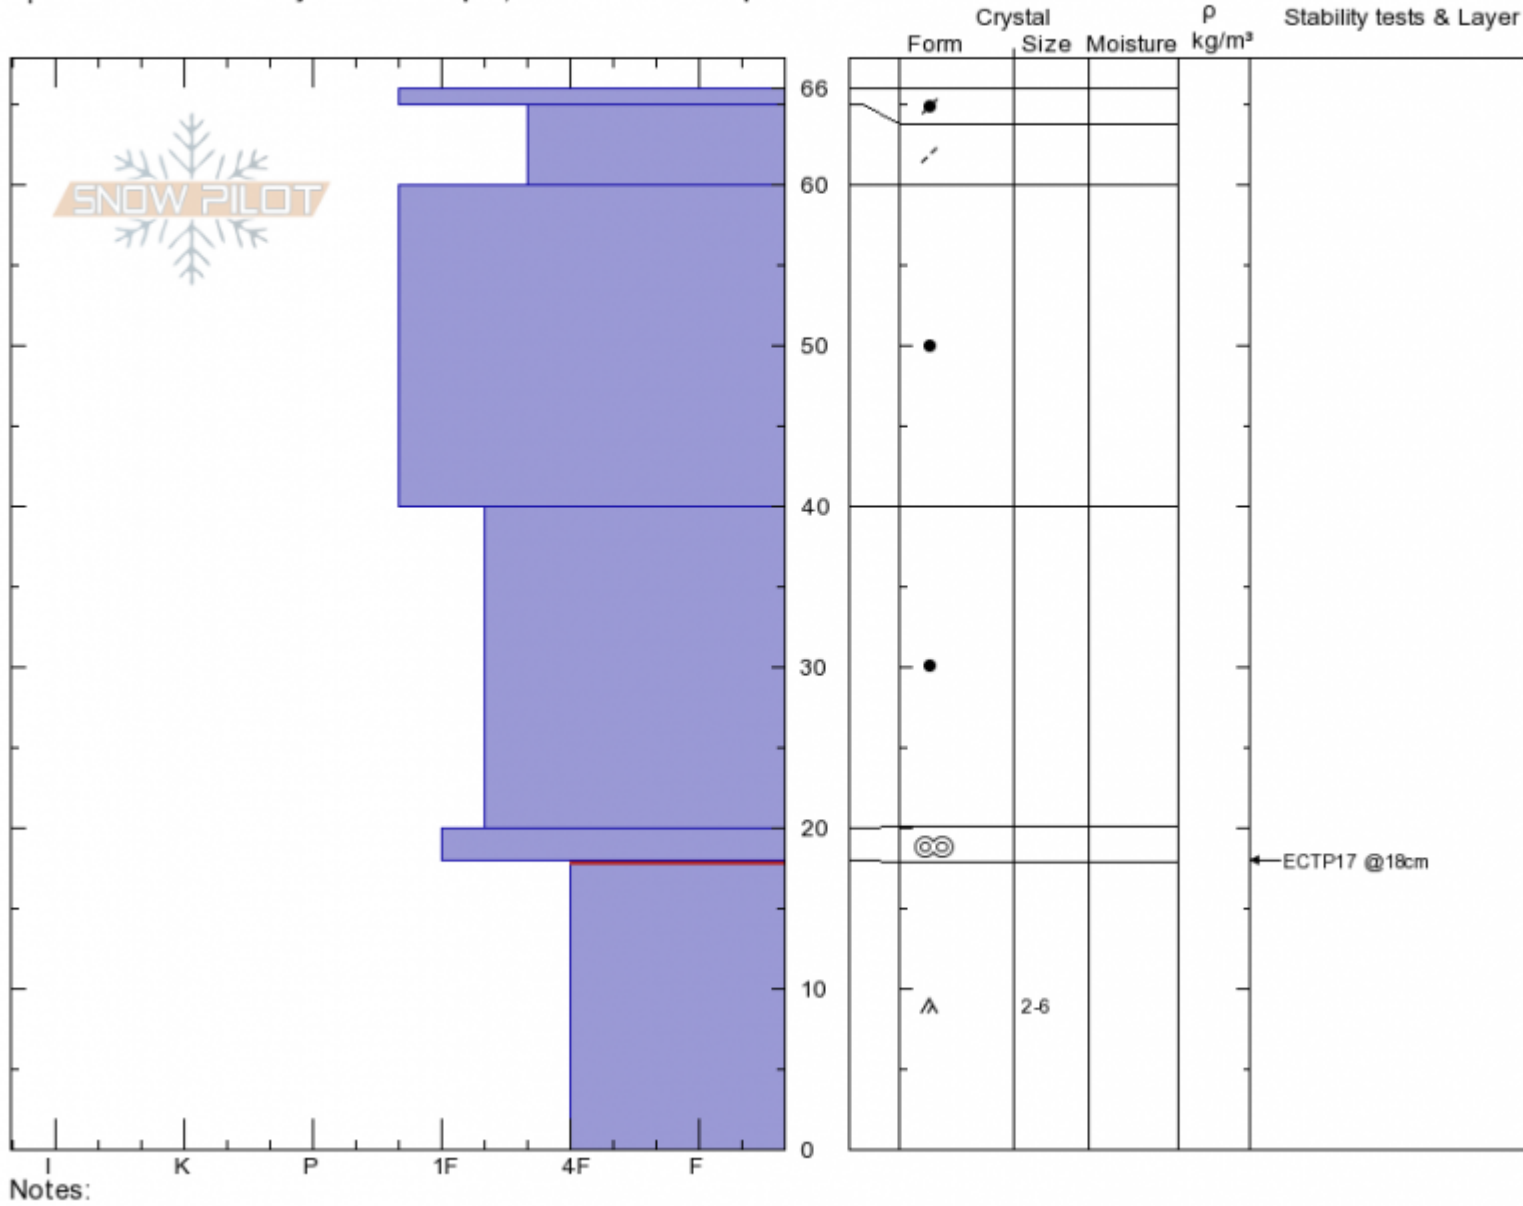

Dead Tree Hill
Lionhead Range
MT
 Elevation: **8493 ft**
 Aspect: **E**
 Specifics: **Recent activity on similar slopes; We snowmobiled slope**

Doug Chabot-Admin
12/22/2019 - 10:10am
 Co-ord: **44.72546N, -111.31365W**
 Slope Angle: **25°**
 Wind Loading: **no**

Stability: **Fair**
 Air Temperature: **-1°C**
 Sky Cover: **OVC**
 Precipitation: **NO**
 Wind: **SW Moderate**

HS: **66** Layer Notes:
 18-0cm: **Problematic layer**

Advisory Region
 Lionhead Range
 Longitude
 -111.32W
 Latitude
 44.71N
 Lionhead Range, 2019-12-22