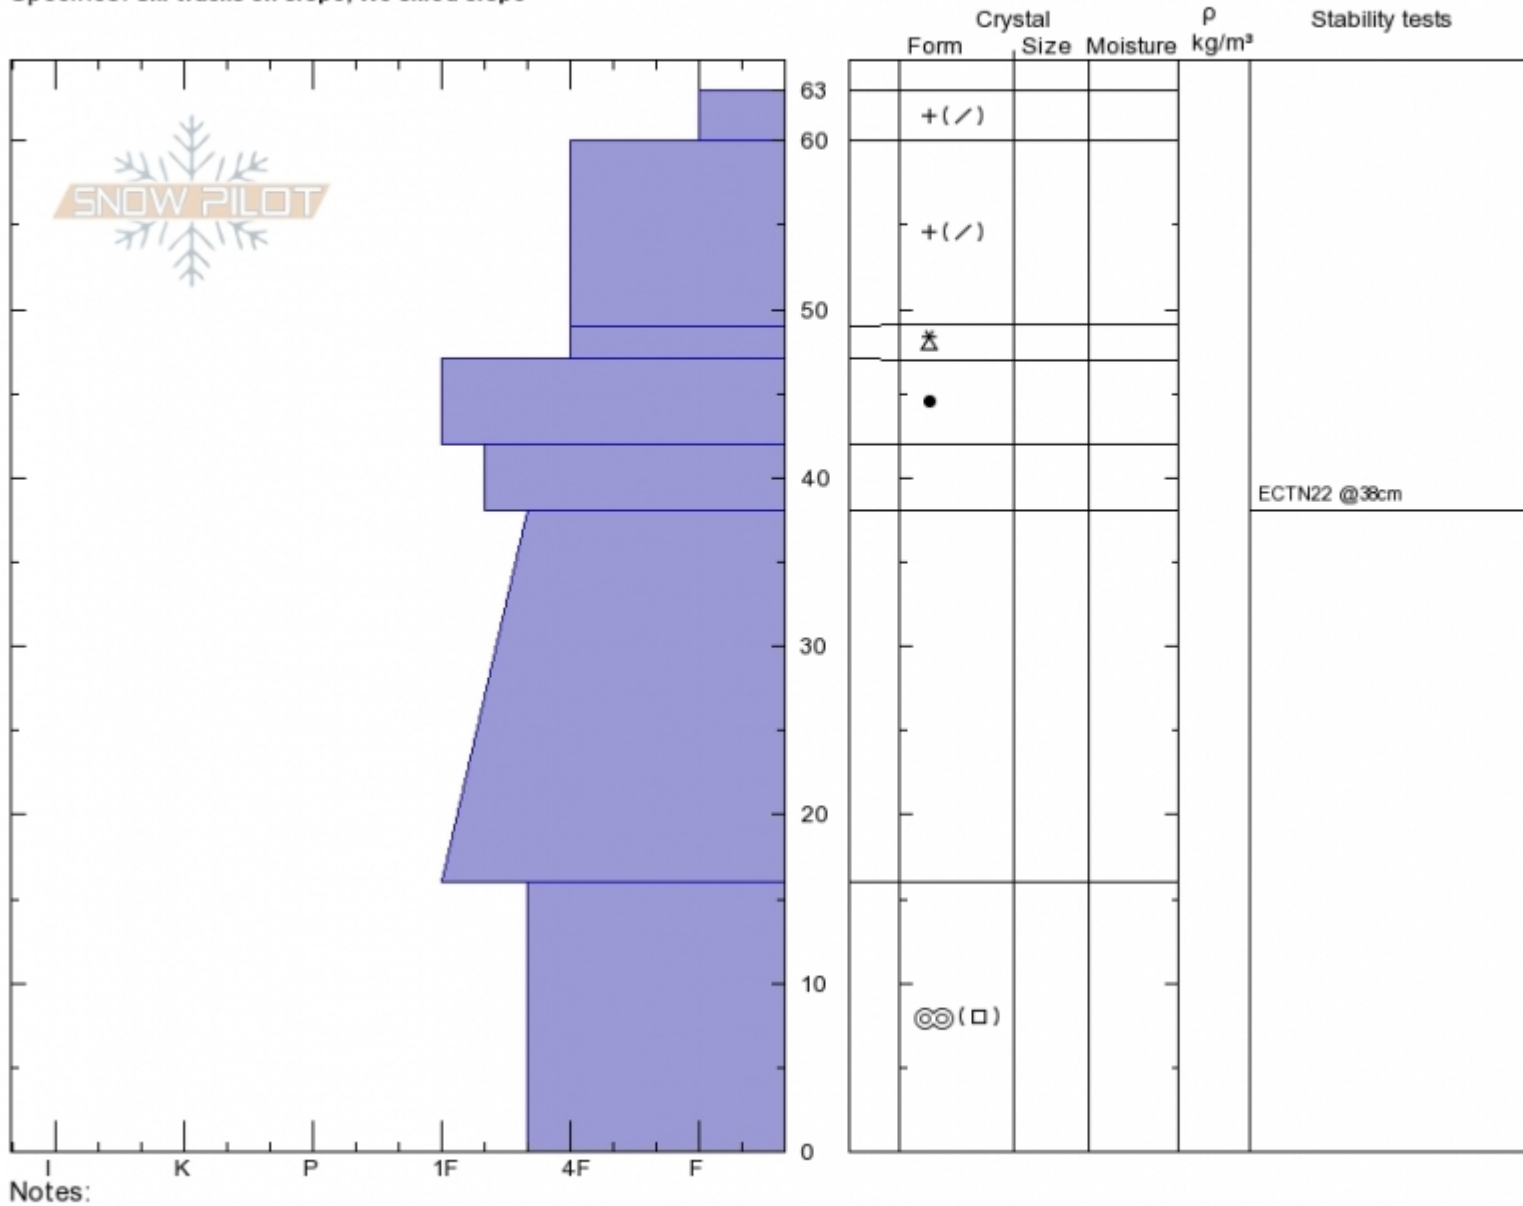

Lower Reefer Chute
Bridger Range
MT
 Elevation: **8082 ft**
 Aspect: **20°**
 Specifics: **Ski tracks on slope; We skied slope**

Alex Marienthal
10/27/2019 - 11:15am
 Co-ord: **45.82920N, -110.93093W**
 Slope Angle: **32°**
 Wind Loading: **no**

Stability: **Good**
 Air Temperature: **-17°C**
 Sky Cover: **BKN**
 Precipitation: **S-1**
 Wind: **W Light Breeze**

HS:**63**
 Stability Test Notes

Layer No

Advisory Region
 Bridger Range
 Longitude
 -110.93W
 Latitude
 45.83N