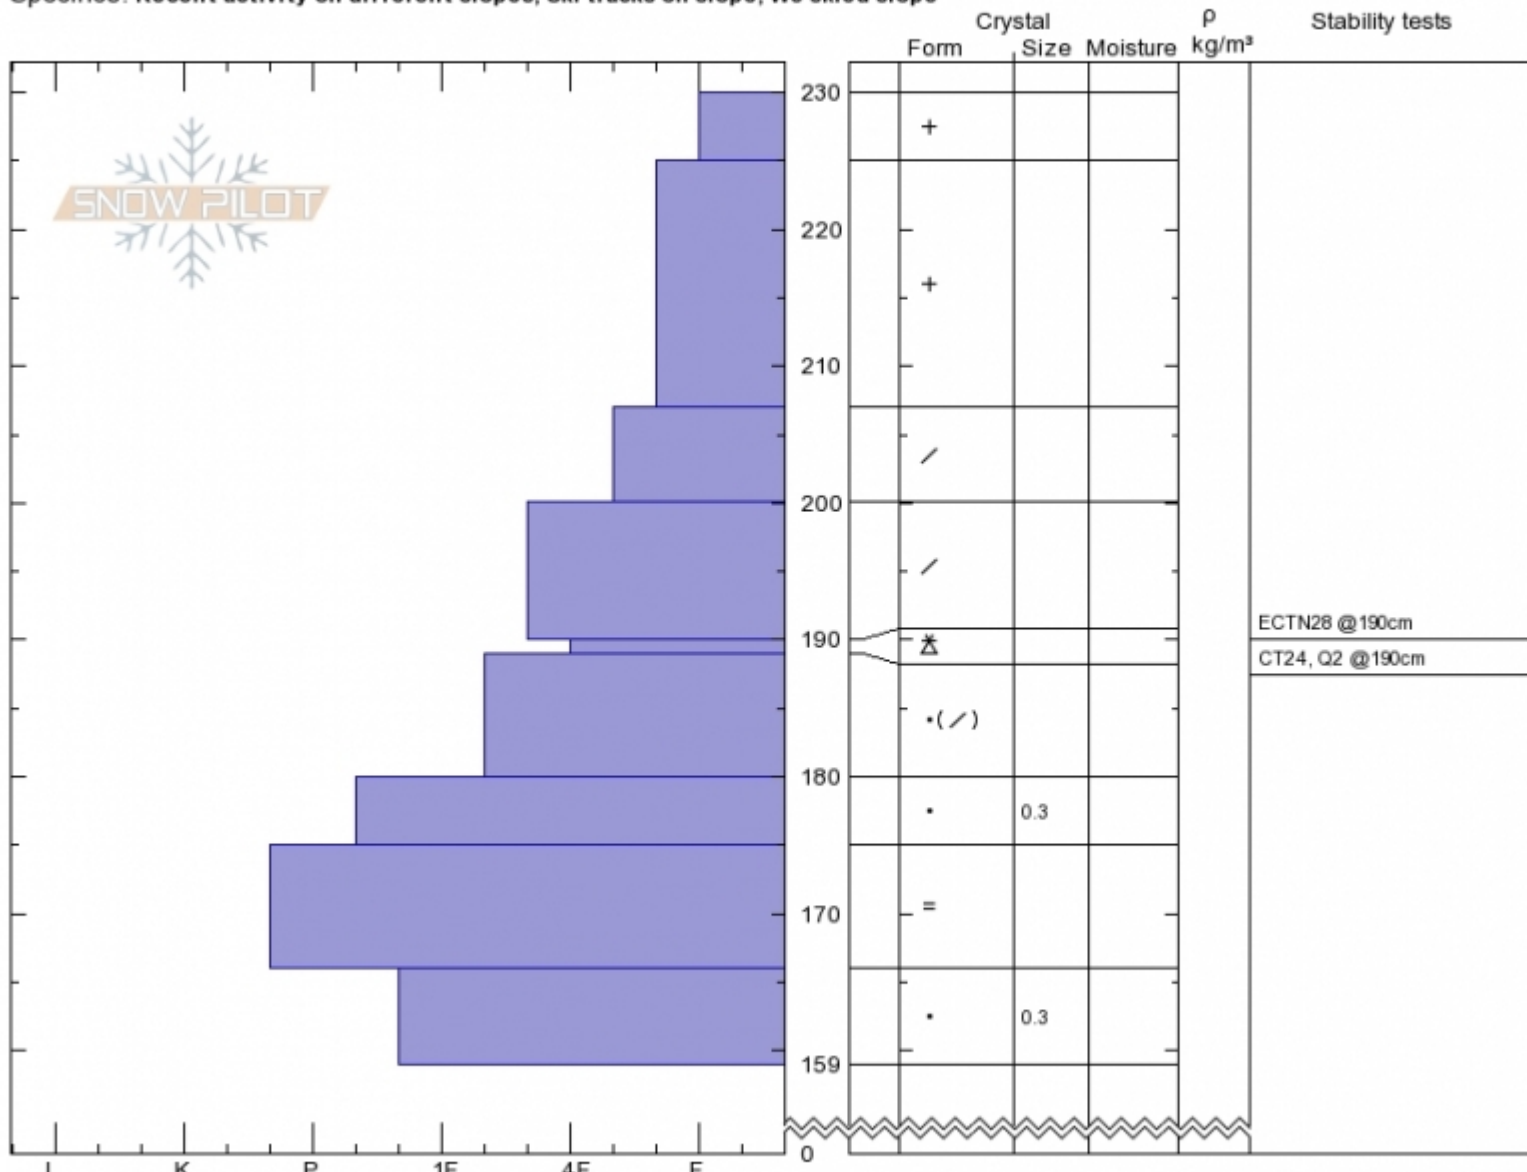

Sometimes near tram  
 Bridger Range  
 MT  
 Elevation: 8420 ft  
 Aspect: 69°  
 Specifics: Recent activity on different slopes; Ski tracks on slope; We skied slope

Alex Marienthal  
 Wed Apr 17 12:30 2019  
 Co-ord: 45.81735N, -110.92846W  
 Slope Angle: 23°  
 Wind Loading: no

Stability: **Good**  
 Air Temperature:  
 Sky Cover: **OVC**  
 Precipitation: **S1**  
 Wind: **W Light Breeze**

HS230  
 Stability Test Notes

Layer No

Notes: Stability of new snow good until sunshine or warm temps... quick change possible any minute...