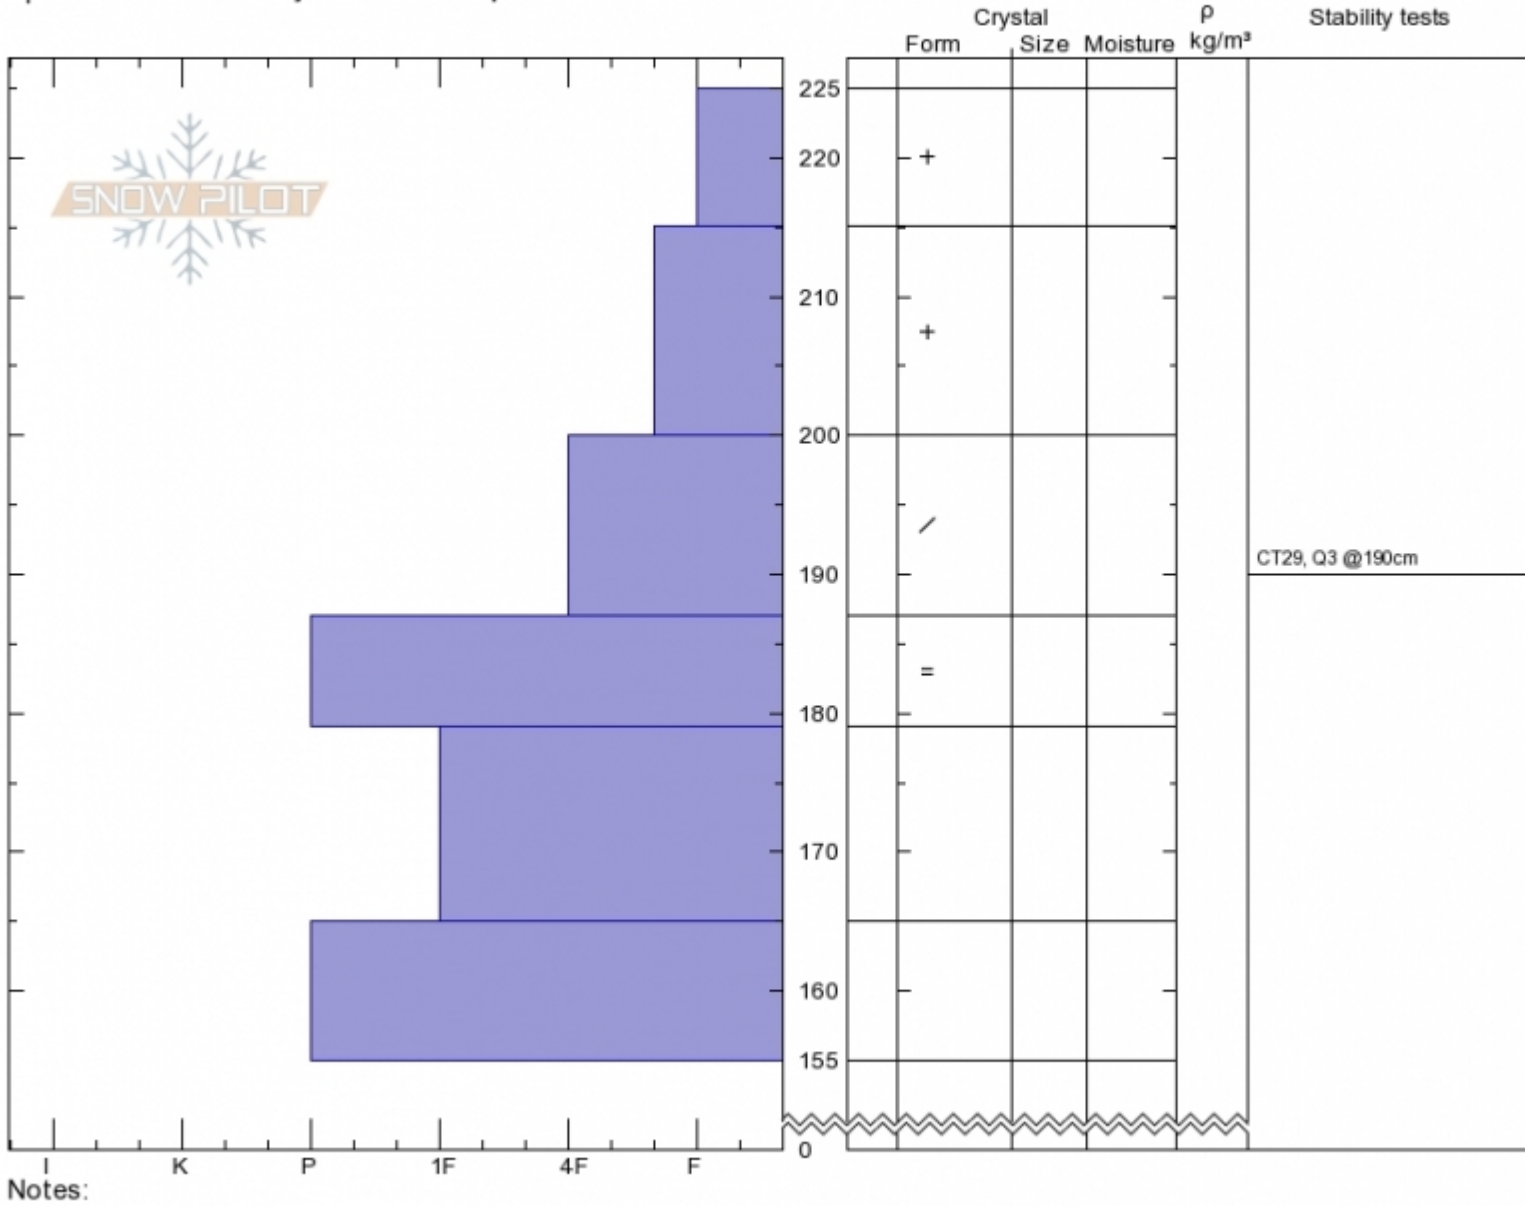

Top of Sometimes
Bridger Range
MT
Elevation: **8450 ft**
Aspect: **65°**
Specifics: **Recent activity on different slopes**

Alex Marienthal
Fri Apr 12 17:00 2019
Co-ord: **45.81709N, -110.92857W**
Slope Angle: **25°**
Wind Loading: **no**

Stability: **Fair**
Air Temperature:
Sky Cover: **BKN**
Precipitation: **NO**
Wind: **Calm**

HS225
Stability Test Notes

Layer No

Advisory Region
Bridger Range
Bridger Range, 2019-04-19