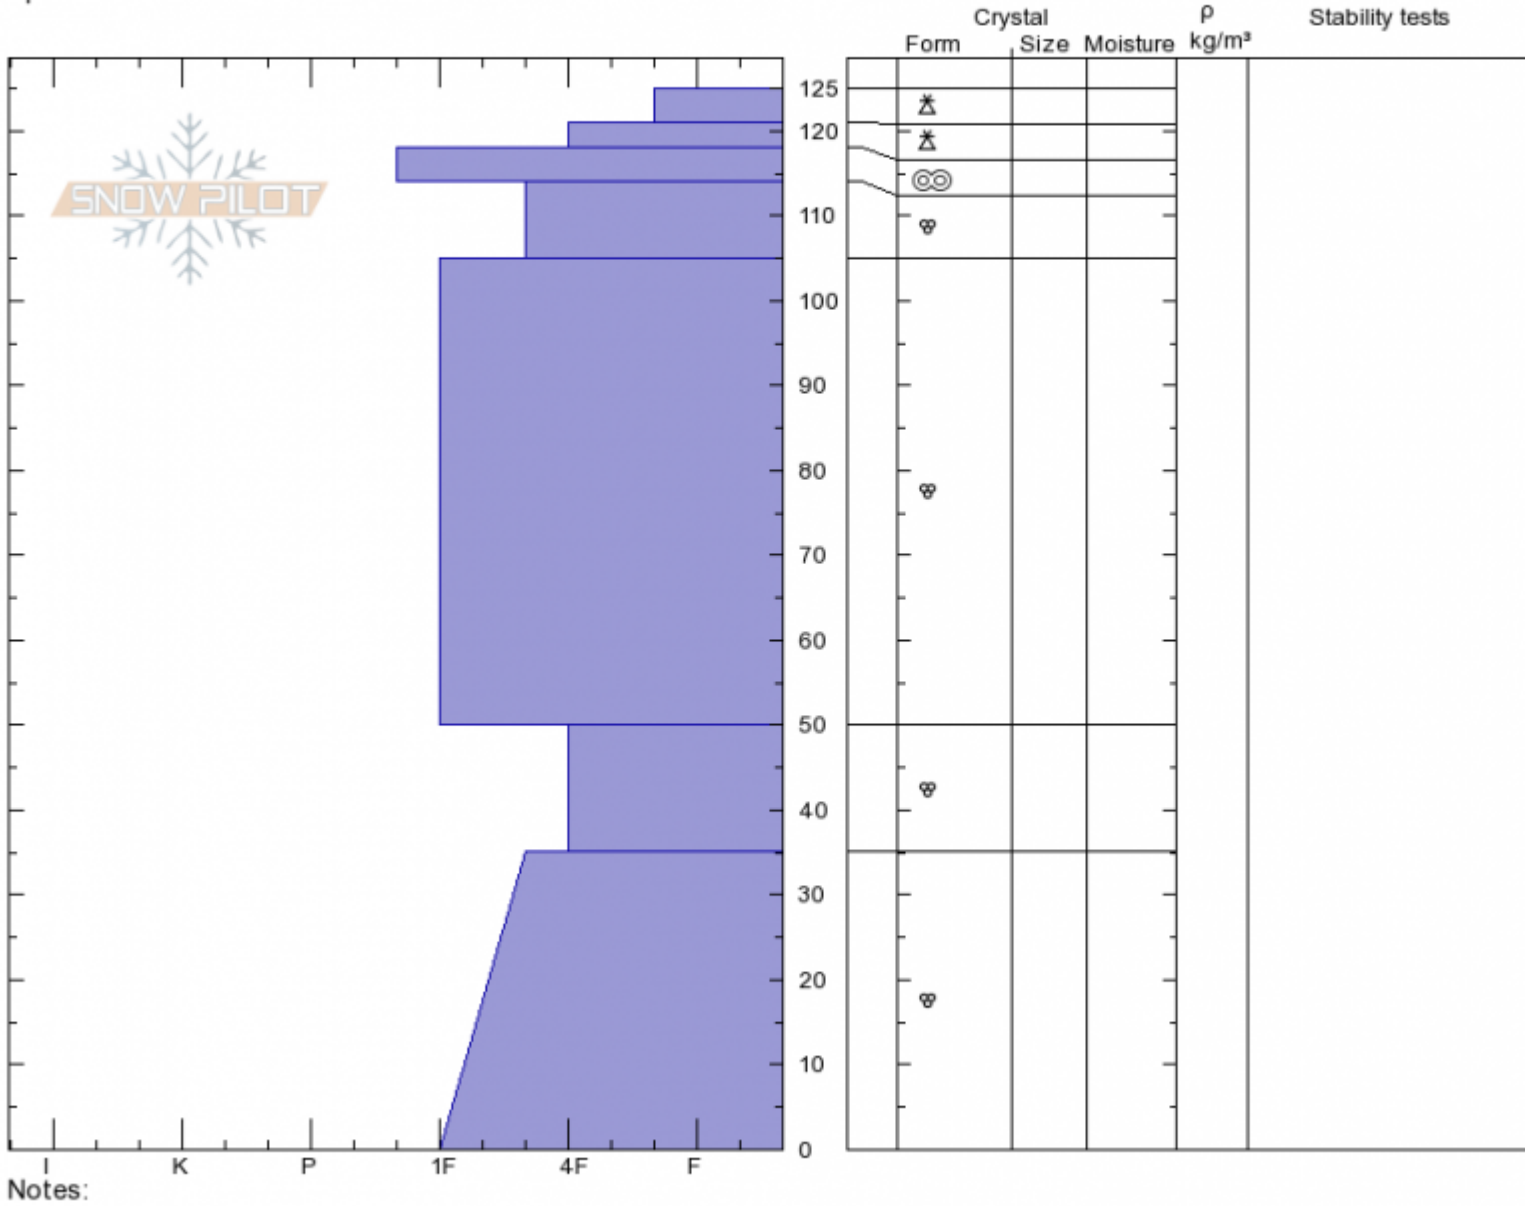

Tuman Gulch
 Bridger Range
 MT
 Elevation: 8450 ft
 Aspect: 225°
 Specifics:

Andrew Schauer
 Sat Apr 6 11:00 2019
 Co-ord: 45.82326N, -110.93265W
 Slope Angle: 31°
 Wind Loading: no

Stability: Fair
 Air Temperature: -1°C
 Sky Cover: FEW
 Precipitation: NO
 Wind: SW Light Breeze

HS125 PF15

Layer No

Advisory Region
 Bridger Range
 Longitude
 -110.93W
 Latitude
 45.82N
 Bridger Range, 2019-04-06