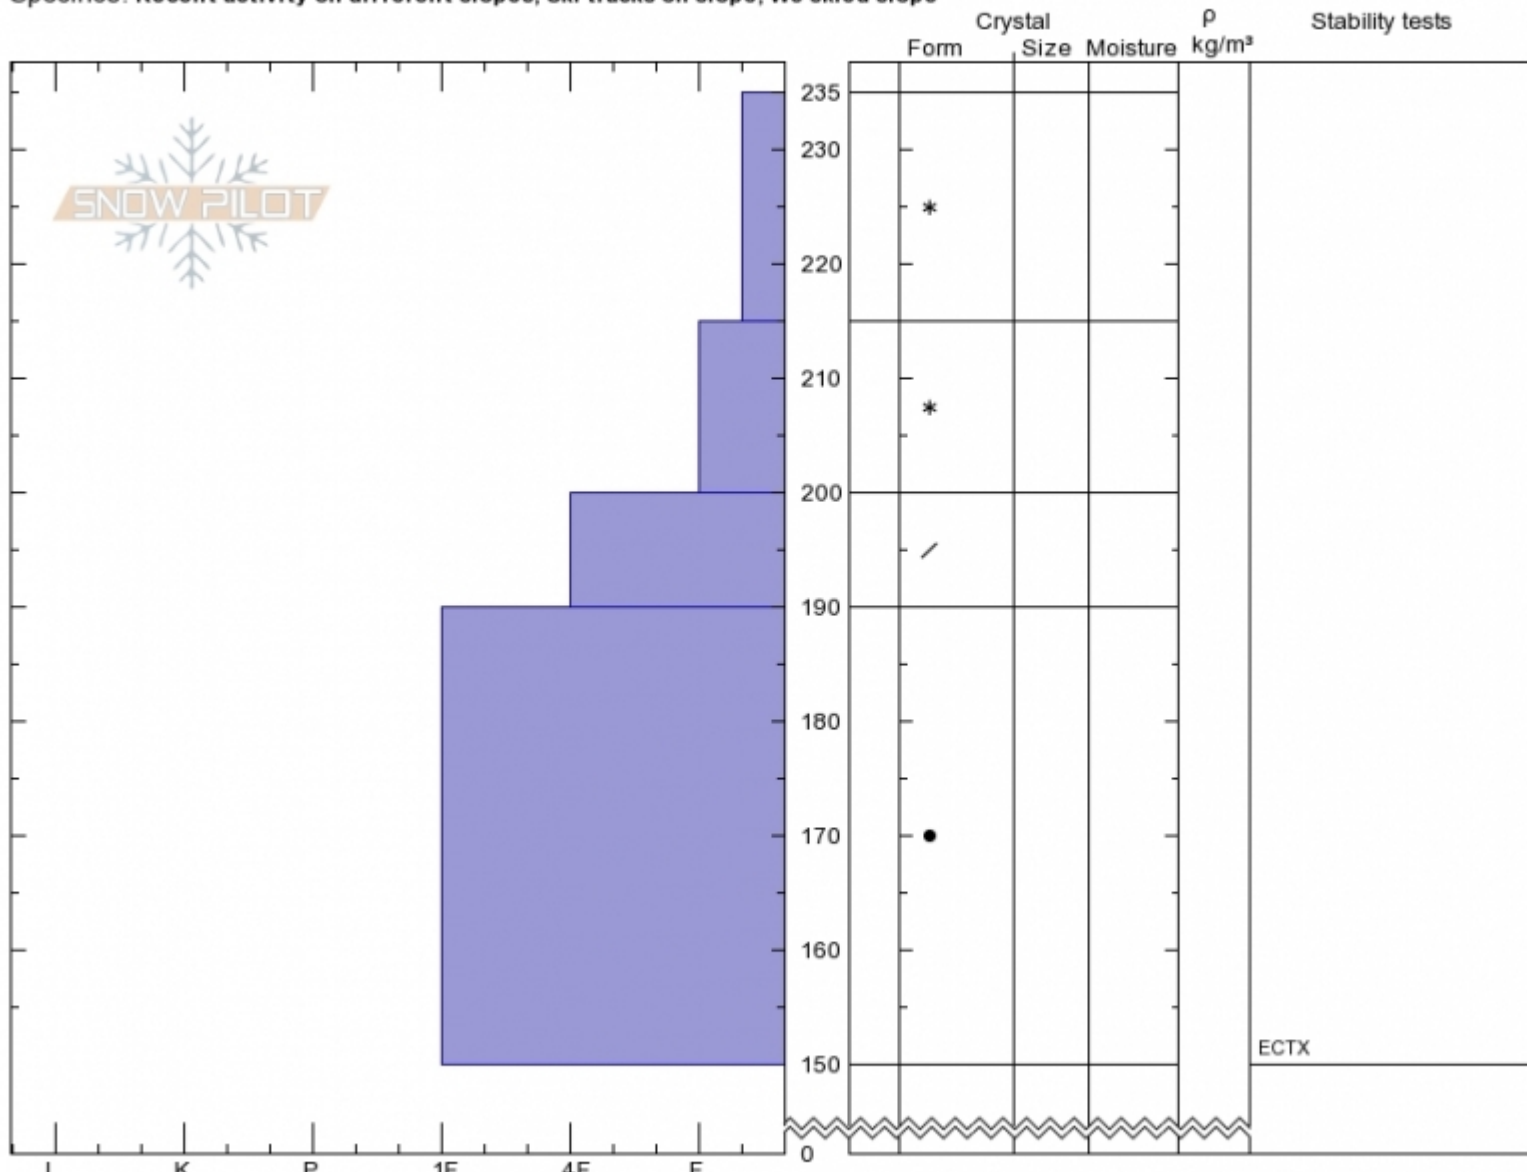

Mt. Blackmore
Gallatin Range-N
MT
 Elevation: **9400 ft**
 Aspect: **30°**
 Specifics: Recent activity on different slopes; Ski tracks on slope; We skied slope

Alex Marienthal
Fri Mar 15 11:55 2019
 Co-ord: **45.44829N, -110.99852W**
 Slope Angle: **27°**
 Wind Loading:

Stability: **Good**
 Air Temperature:
 Sky Cover: **FEW**
 Precipitation: **NO**
 Wind: **Calm**

HS235
Stability Test Notes

Layer No

Notes: Skier triggered dry loose slides on steeper slopes. Small wind slabs along ridgeline, isolated but easily triggered.