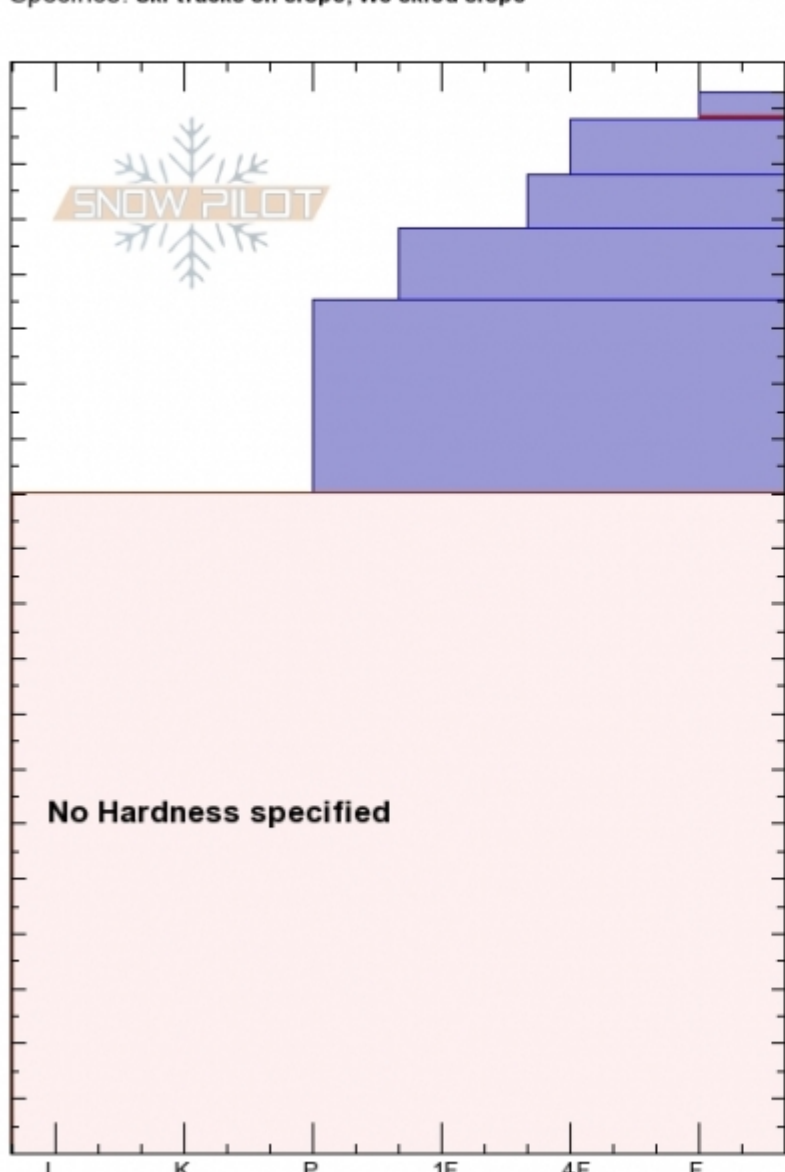

Bacon Rind Upper Meadow
Madison Range-S
MT
 Elevation: **2740 m**
 Aspect: **80°**
 Specifics: **Ski tracks on slope; We skied slope**

Marl Birkeland
Wed Mar 6 11:30 2019
 Co-ord: **44.96104N, -111.10022W**
 Slope Angle: **22°**
 Wind Loading: **no**

Stability: **Very Good**
 Air Temperature:
 Sky Cover: **OVC**
 Precipitation: **S-1**
 Wind: **Calm**

HS193
Stability Test Notes

Layer No
188-193: P
0-120: No

Crystal Form	Crystal Size	Moisture	ρ kg/m ³	Stability tests
+	1	D		ECTN5 @188cm
•	0.5	D		
	0.5	D		
•	0.3	D		ECTN25 @155cm
•	0.3			