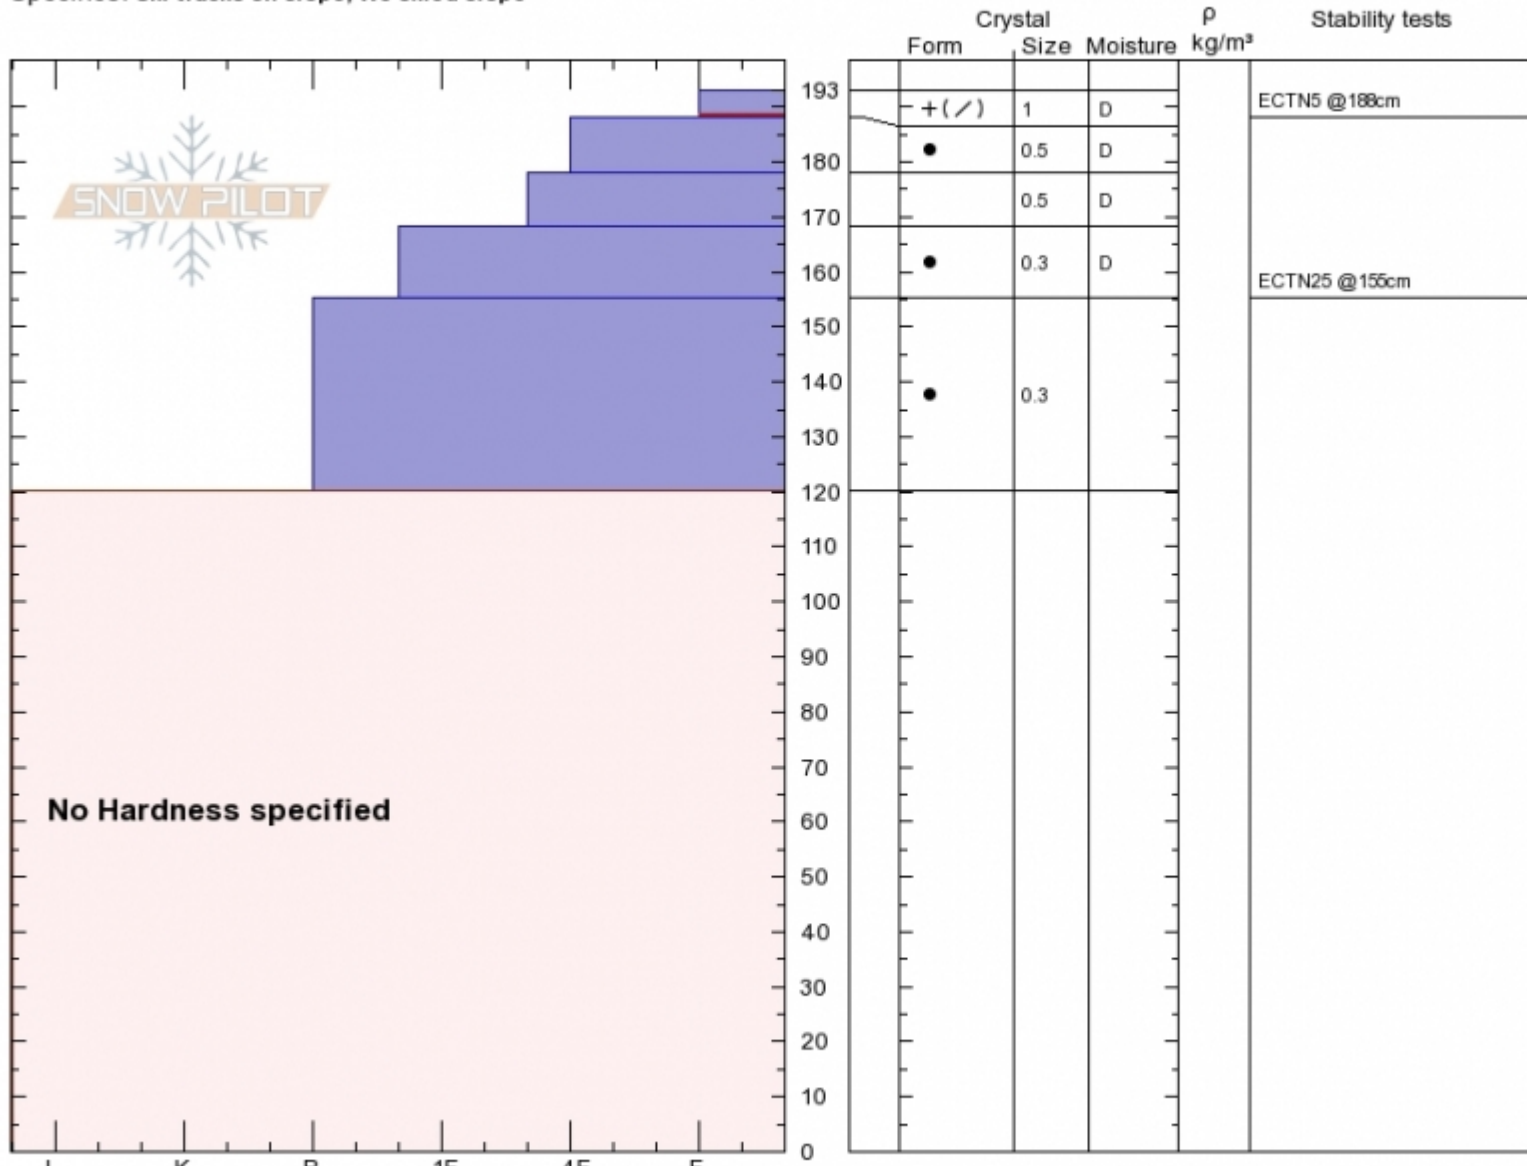

**Bacon Rind Upper Meadow**  
**Madison Range-S**  
**MT**  
 Elevation: **2740 m**  
 Aspect: **80°**  
 Specifics: **Ski tracks on slope; We skied slope**

**Marl Birkeland**  
**Wed Mar 6 11:30 2019**  
 Co-ord: **44.96104N, -111.10022W**  
 Slope Angle: **22°**  
 Wind Loading: **no**

Stability: **Very Good**  
 Air Temperature:  
 Sky Cover: **OVC**  
 Precipitation: **S-1**  
 Wind: **Calm**

**HS193**  
**Stability Test Notes**

Layer No  
**188-193: P**  
**0-120: No**

Notes: Looked in several different places and never saw any buried SH. Snowpit was quite stable...snowpack is looking good!