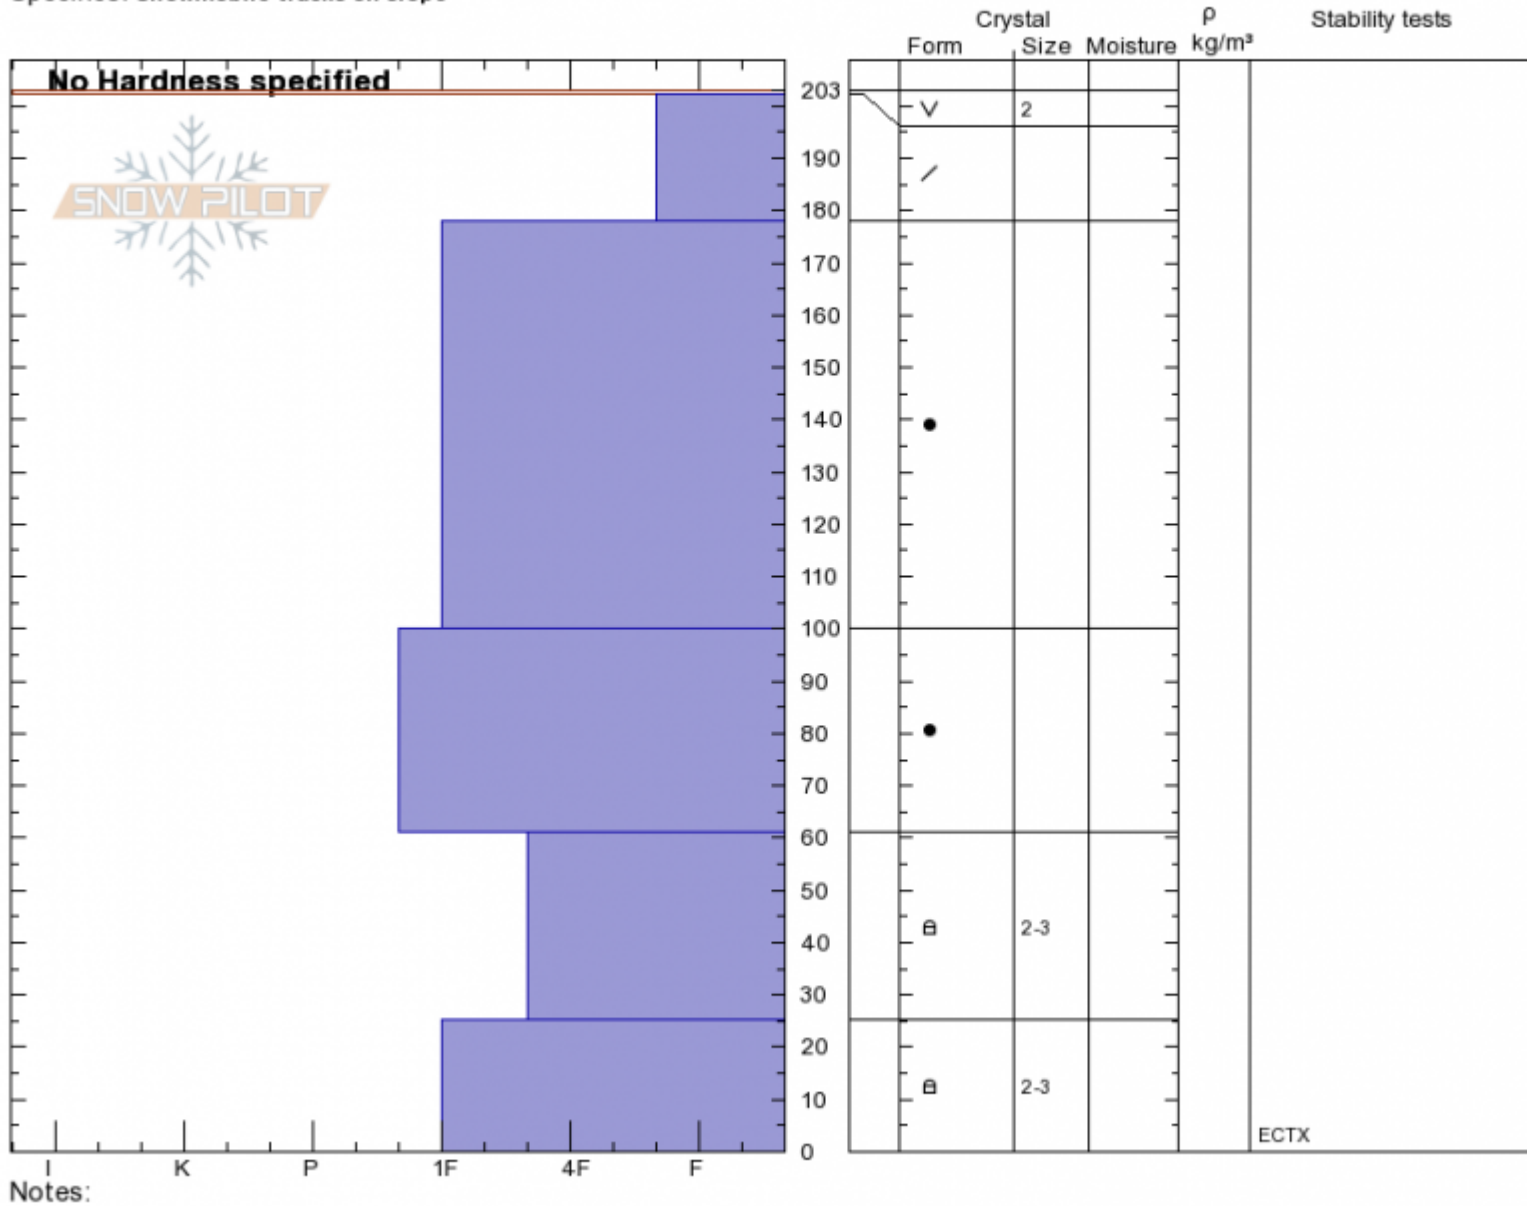

Ski Hill
 Henry Mtns
 MT
 Elevation: 8050 ft
 Aspect: 85°
 Specifics: Snowmobile tracks on slope

Andrew Schauer
 Mon Mar 4 12:00 2019
 Co-ord: 44.69732N, -111.29451W
 Slope Angle: 29°
 Wind Loading: no

Stability: **Good**
 Air Temperature:
 Sky Cover: **FEW**
 Precipitation: **NO**
 Wind: **Calm**

HS203 PF20
 Stability Test Notes

Layer No
 25-61: Pro

Advisory Region
 Lionhead Range
 Longitude
 -111.30W
 Latitude
 44.70N
 Lionhead Range, 2019-03-04