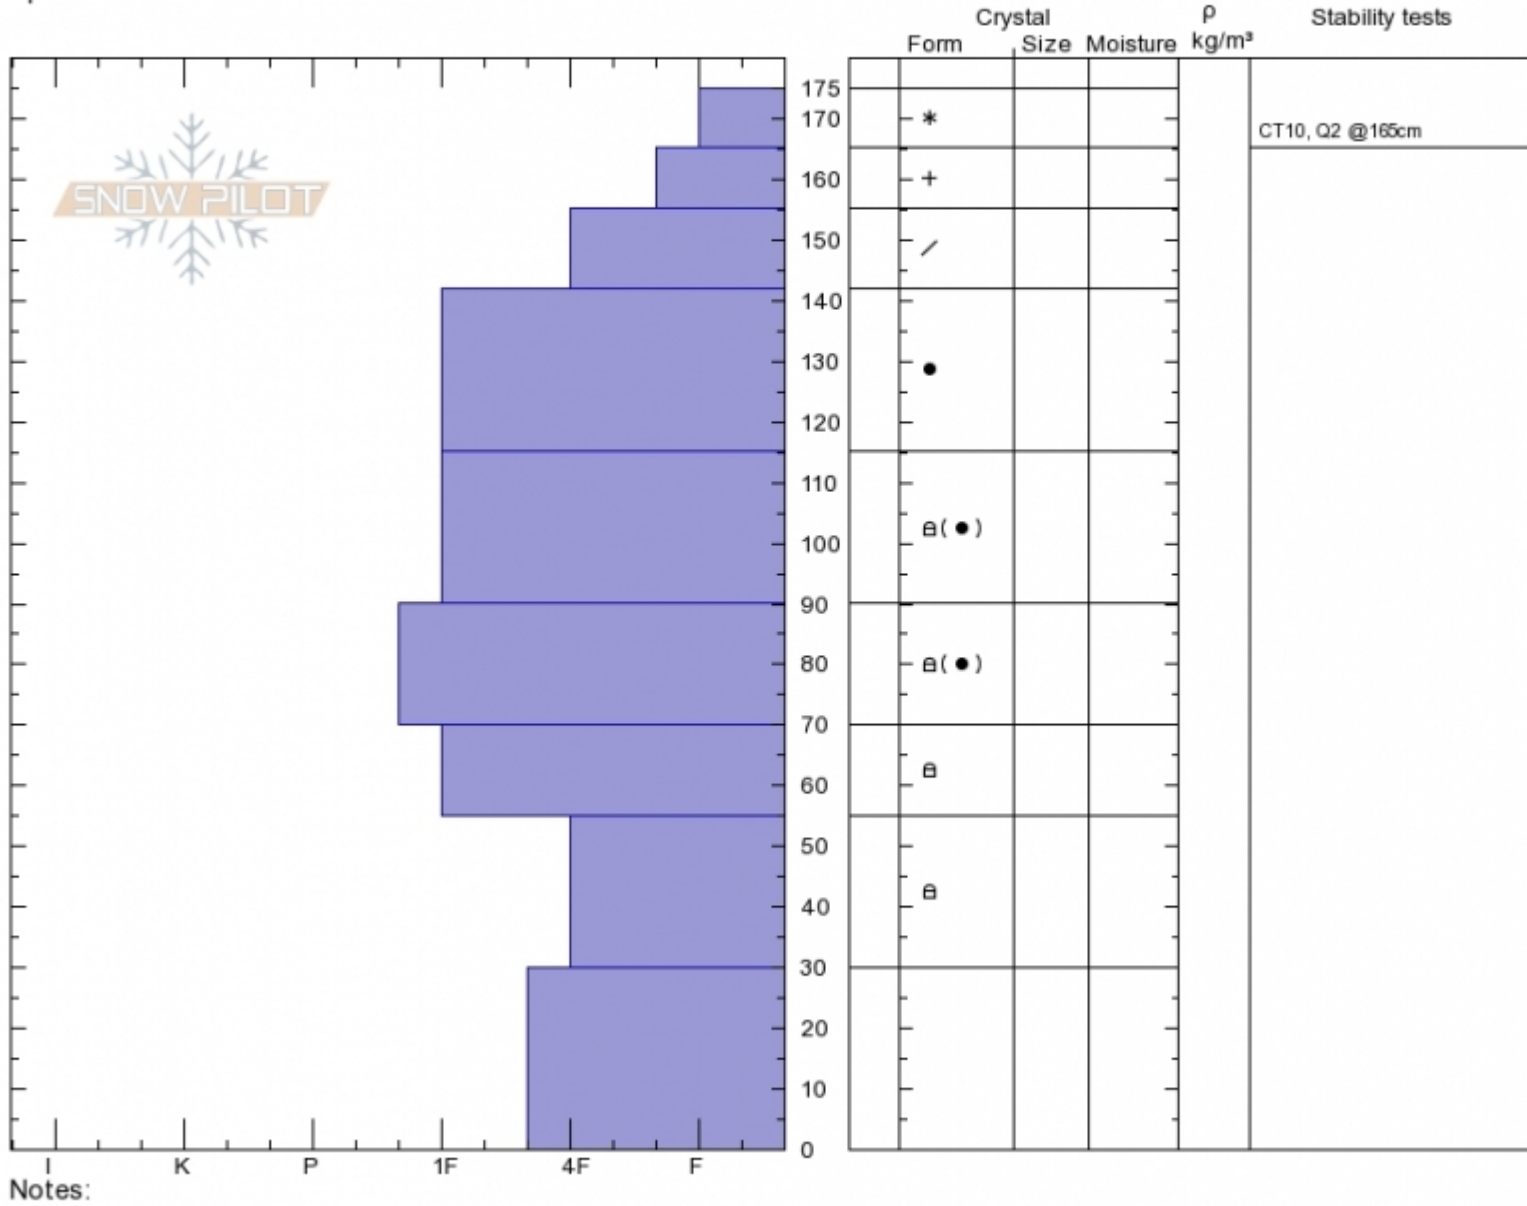

Wilderness Bndry  
 Madison Range-S  
 MT  
 Elevation: 8800 ft  
 Aspect: 255°  
 Specifics:

Alex Marienthal  
 Fri Mar 1 13:30 2019  
 Co-ord: 44.97642N, -111.35880W  
 Slope Angle: 15°  
 Wind Loading:

Stability: Fair  
 Air Temperature:  
 Sky Cover: SCT  
 Precipitation: S-1  
 Wind: Light Breeze

HS175  
 Stability Test Notes

Layer No

Advisory Region  
 Southern Madison  
 Southern Madison, 2019-03-04