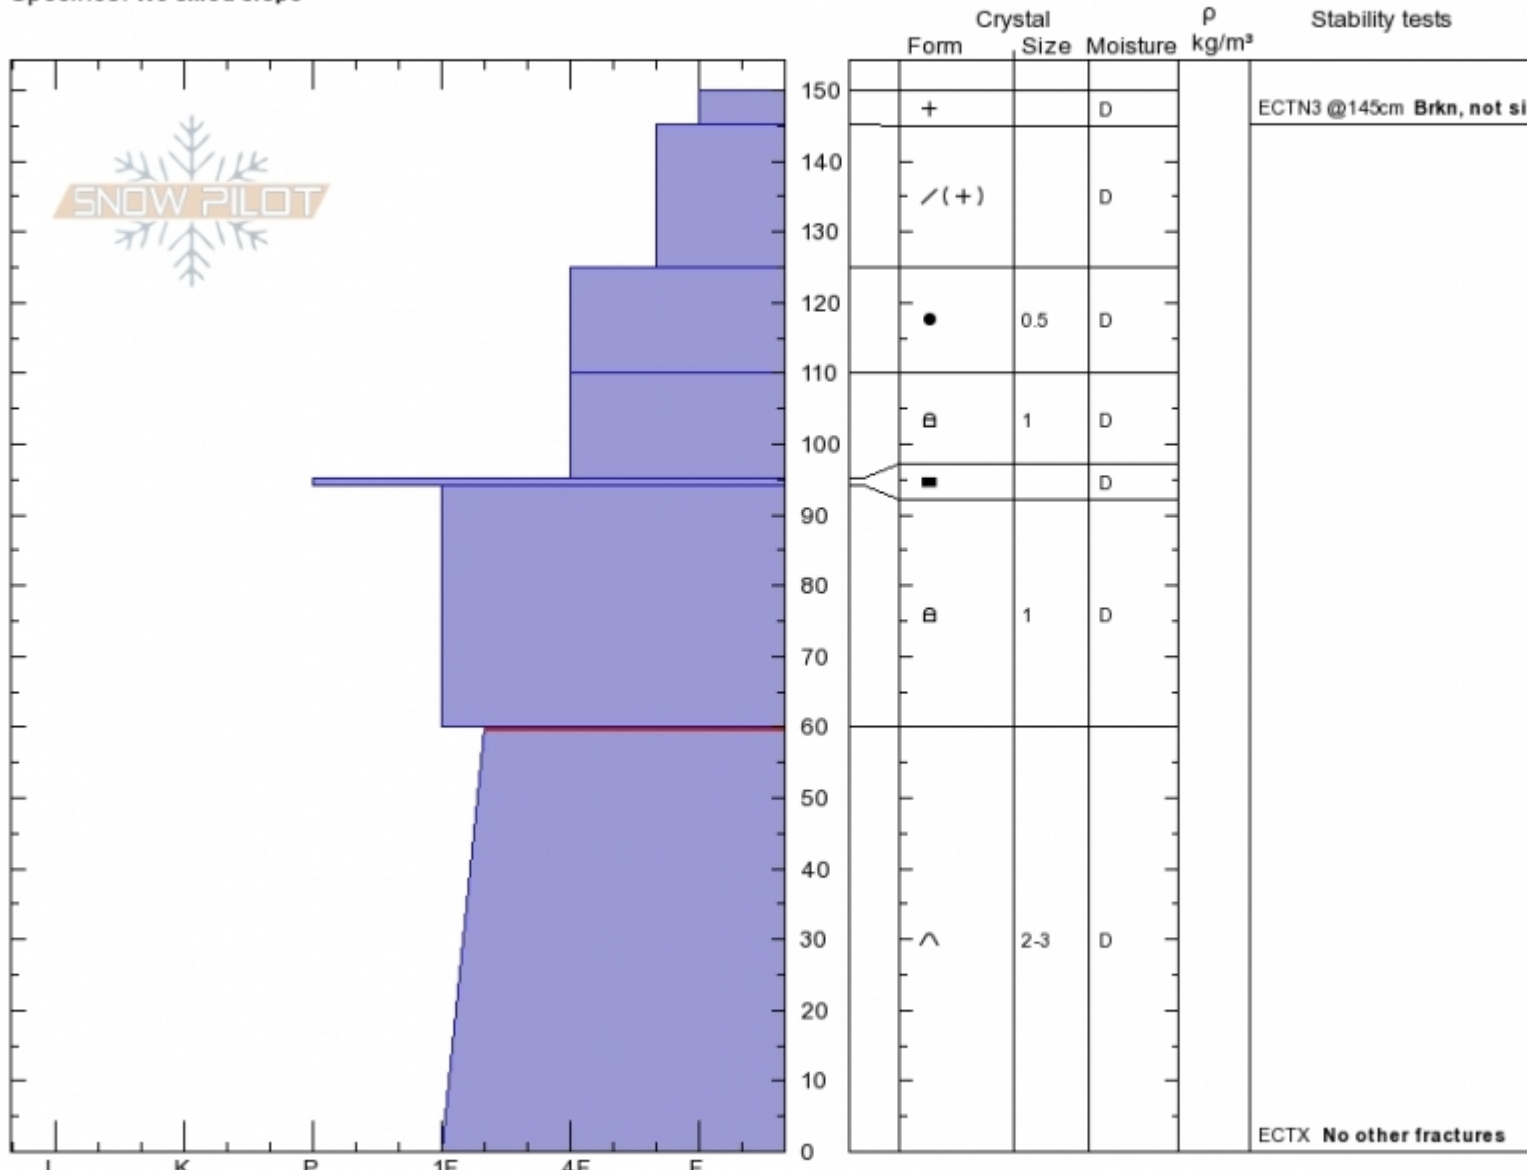

**Mt Ellis Burn**  
**Gallatin Range-N**  
**MT**  
 Elevation: **2490 m**  
 Aspect: **90°**  
 Specifics: **We skied slope**

**Karl Birkeland**  
**Fri Mar 1 11:00 2019**  
 Co-ord: **45.57834N, -110.95410W**  
 Slope Angle: **28°**  
 Wind Loading: **no**

Stability: **Very Good**  
 Air Temperature:  
 Sky Cover: **SCT**  
 Precipitation: **NO**  
 Wind: **W Light Breeze**

**HS150**  
 Stability Test Notes  
**145: Brkn, not significant**  
**0: No other fractures**

Layer No  
 0-60: Prob

Notes: Much less new snow (just 25 cm) than other nearby areas like the Bridgers or down near Big Sky.

Advisory Region  
 Northern Gallatin  
 Longitude  
 -110.95W  
 Latitude  
 45.58N  
 Northern Gallatin, 2019-03-01