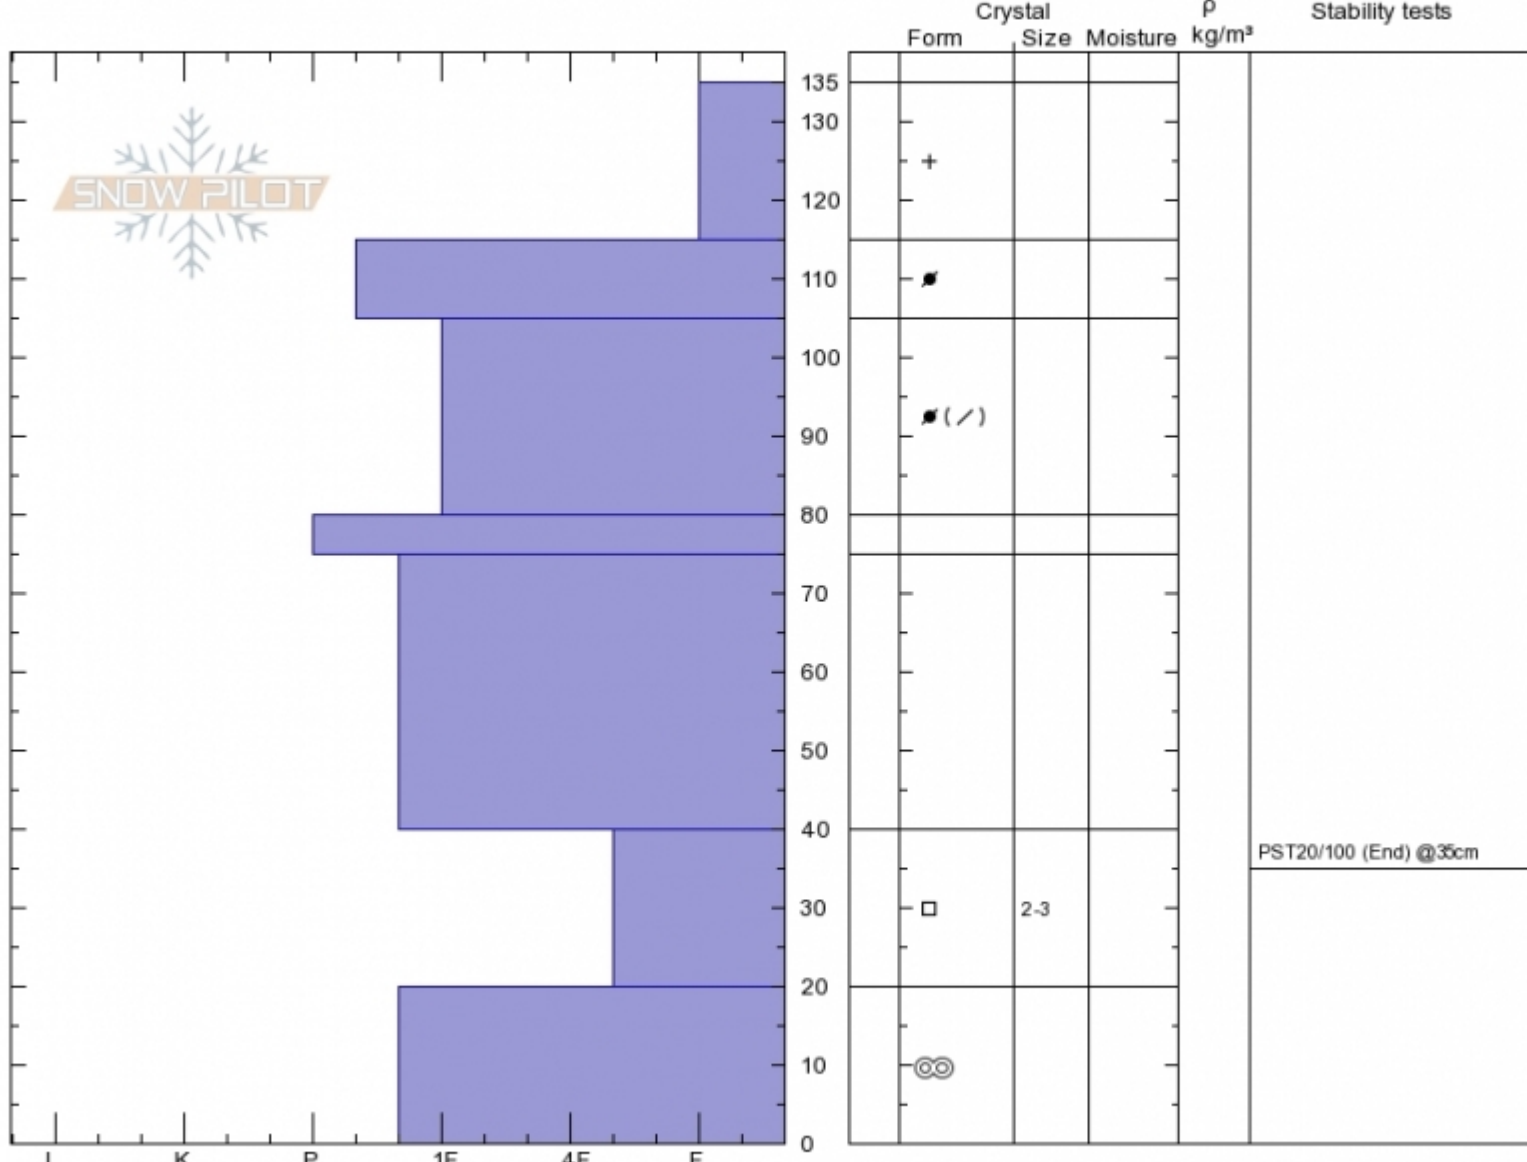

**BuckRidge Crown AMu**  
**Madison Range-N**  
**MT**

**Alex Marienthal**  
**Mon Feb 18 11:00 2019**  
 Co-ord: **45.17575N, -111.37260W**  
 Elevation: **9346 ft**  
 Aspect: **100°**  
 Slope Angle: **38°**  
 Wind Loading: **previous**

Stability:  
 Air Temperature:  
 Sky Cover: **SCT**  
 Precipitation: **S-1**  
 Wind: **Calm**

**HS135**  
**Stability Test Notes**

Layer No  
**20-40: Pr**

Specifics: Pit is adjacent to avalanche: crown; Recent activity on similar slopes; Recent activity on different slopes; Snowmobile track

Notes: Crown profile of snowmobile triggered avalanche on 2/17/19. AMu-R3-D2-O. None caught. Dug in average section of 2.5-5' deep c

Advisory Region  
 Northern Madison  
**Avalanche Details:** [Snowmobile-triggered avalanche on First Yellowmule](#)  
 Northern Madison, 2019-02-21