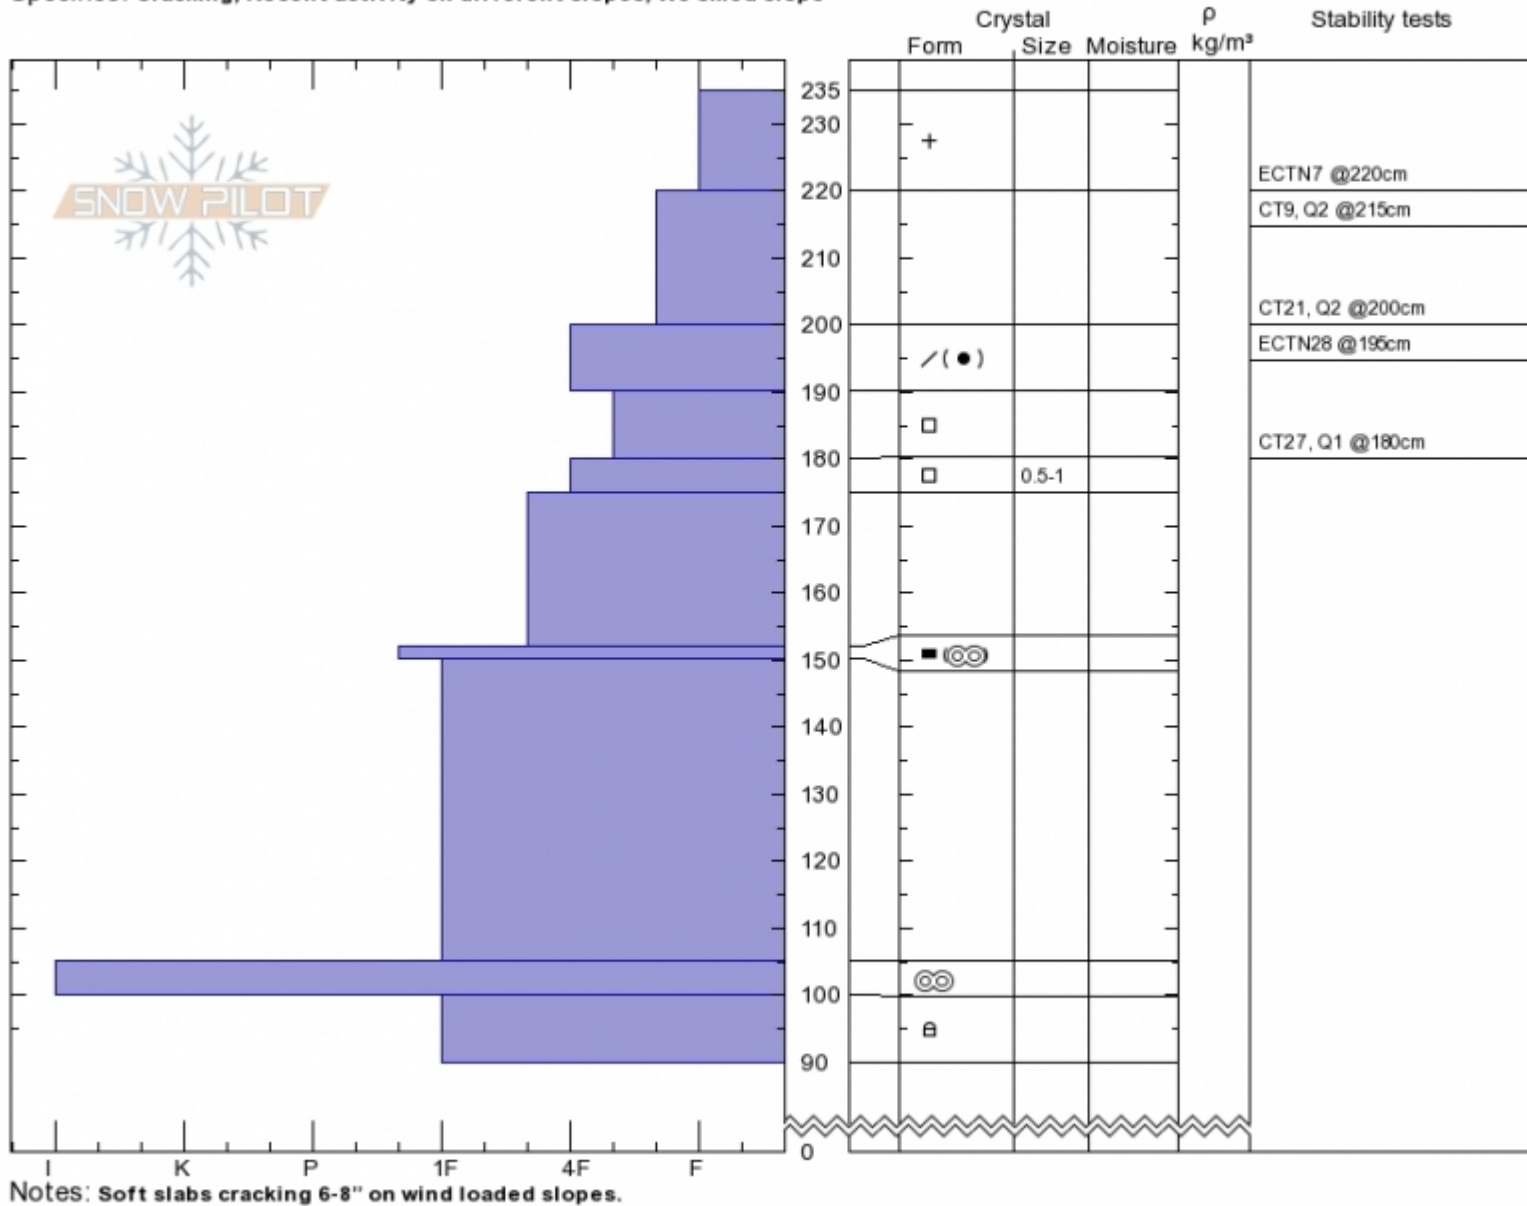

Rastas, Scotch Bonnet Alex Marienthal
Cooke City
MT
 Elevation: **9830 ft**
 Aspect: **193°**
 Specifics: **Cracking; Recent activity on different slopes; We skied slope**

Sat Feb 16 11:20 2019
 Co-ord: **45.07030N, -109.94536W**
 Slope Angle: **33°**
 Wind Loading: **no**

Stability: **Fair**
 Air Temperature:
 Sky Cover: **BKN**
 Precipitation: **S-1**
 Wind: **Calm**

HS235 PS25
Stability Test Notes

Layer No

Advisory Region
 Cooke City
 Cooke City, 2019-02-16