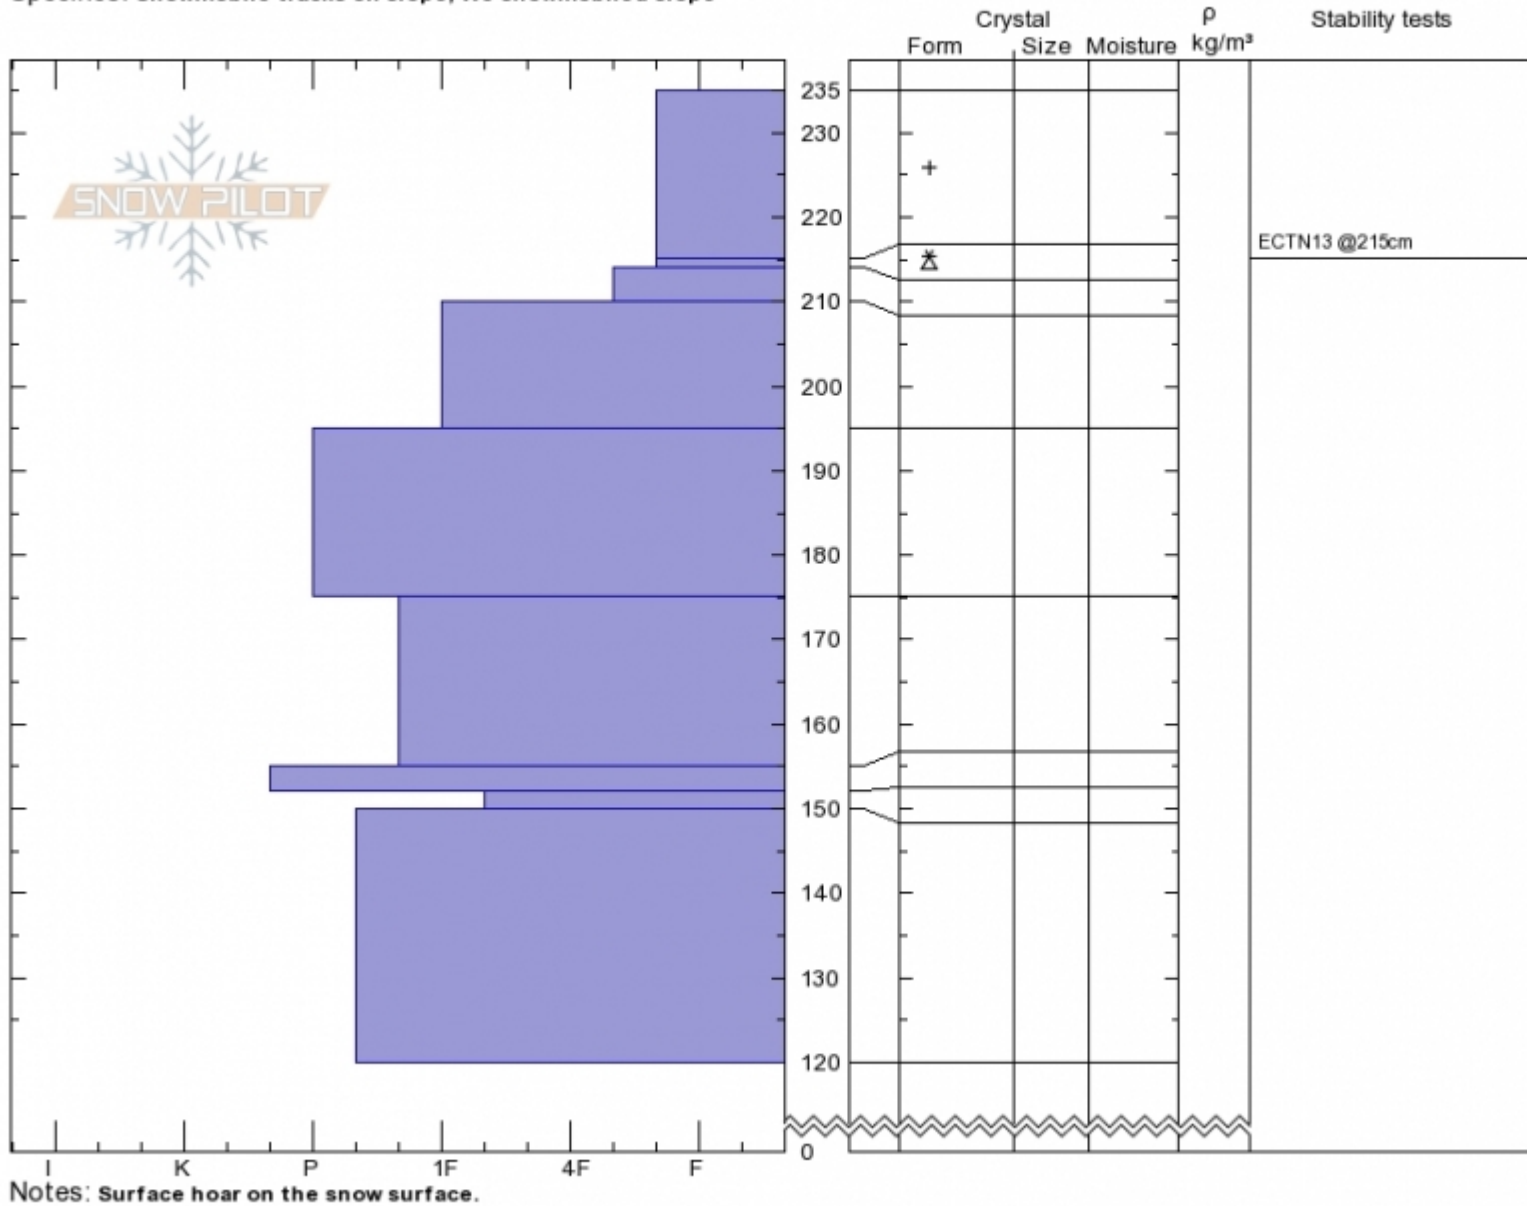

**Crown Butte**  
**Cooke City**  
**MT**  
 Elevation: **9600 ft**  
 Aspect: **138°**  
 Specifics: **Snowmobile tracks on slope; We snowmobiled slope**

**Ian Hoyer**  
**Mon Feb 18 09:00 2019**  
 Co-ord: **45.04981N, -109.96120W**  
 Slope Angle: **15°**  
 Wind Loading: **previous**

Stability: **Good**  
 Air Temperature:  
 Sky Cover: **CLR**  
 Precipitation: **NO**  
 Wind: **Calm**

**HS235 PF30**  
**Stability Test Notes**

Layer No  
**214-215: F**

Advisory Region  
 Cooke City  
 Longitude  
 -109.96W  
 Latitude  
 45.05N  
 Cooke City, 2019-02-18