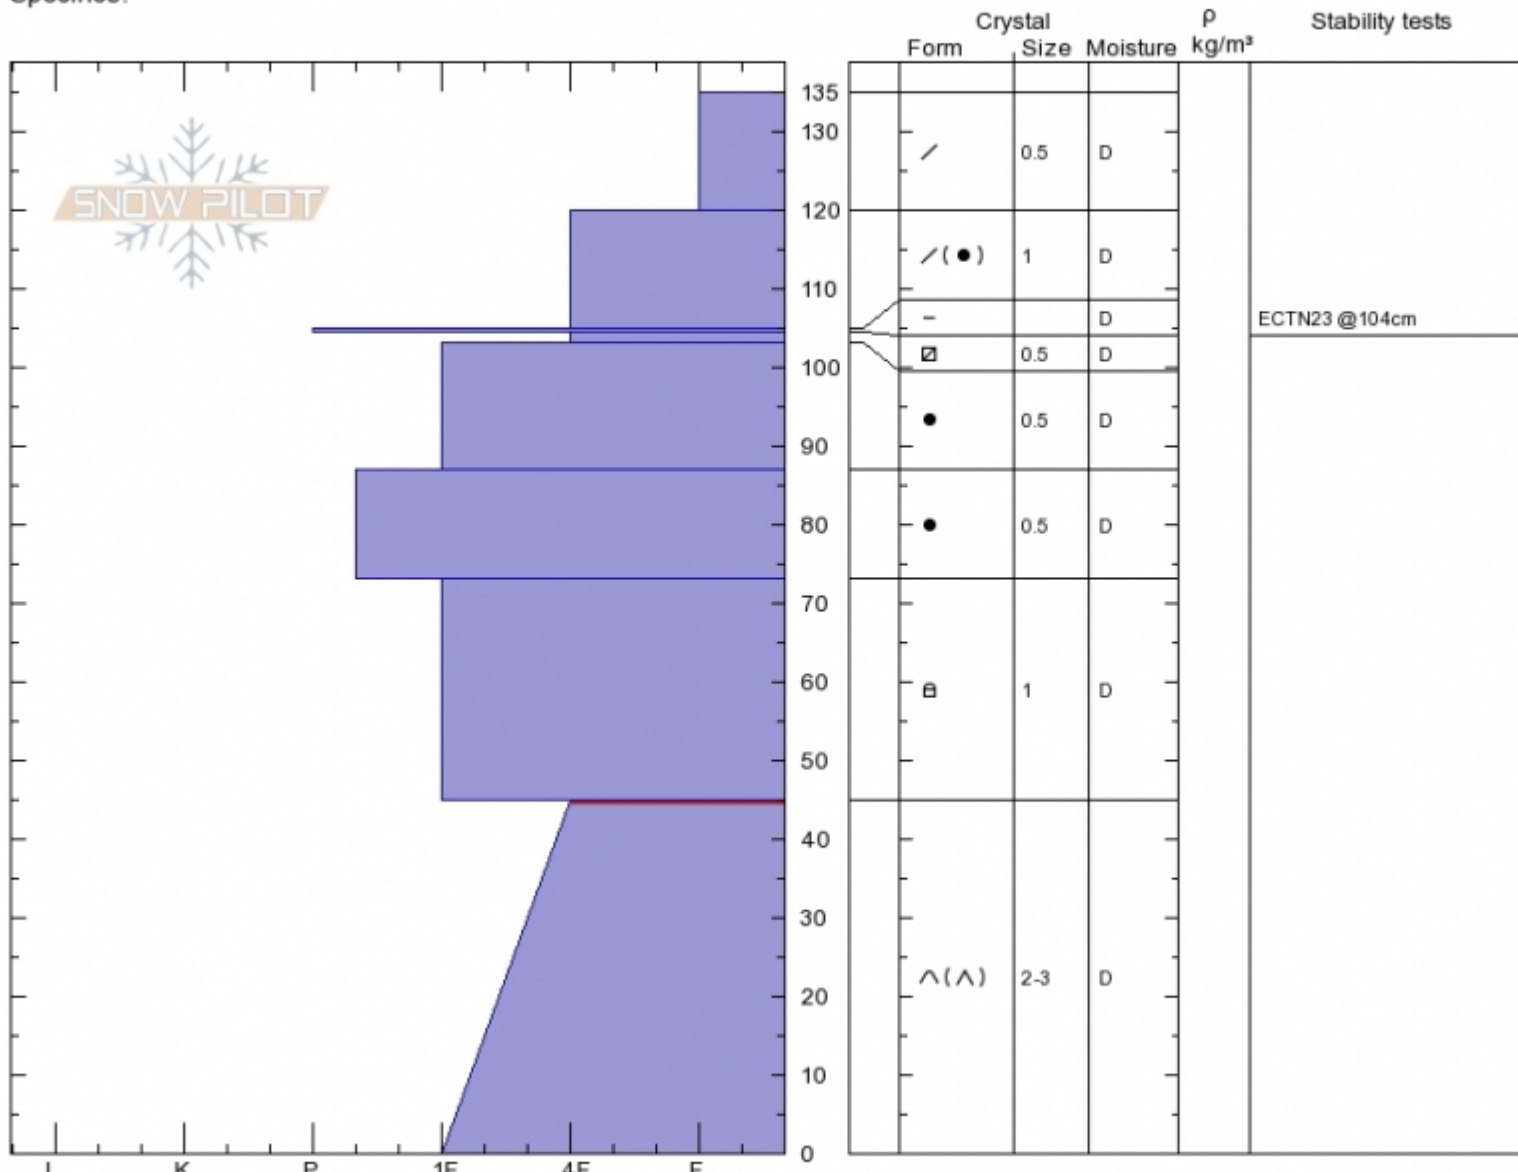

Ellis - Low  
 Gallatin Range-N  
 MT  
 Elevation: 2440 m  
 Aspect: 75°  
 Specifics:

Karl Birkeland  
 Wed Feb 13 10:30 2019  
 Co-ord: 46.29380N, -112.01000W  
 Slope Angle: 28°  
 Wind Loading: no

Stability: **Good**  
 Air Temperature: -5°C  
 Sky Cover: **BKN**  
 Precipitation: **NO**  
 Wind: **SW Light Breeze**

HS135  
 Stability Test Notes

Layer No  
 0-45: Prof

Notes: Pit with D. Chabot and D. Kaveney. Much more stable than 2 weeks ago!  
 ECTN 35 at 45 cm after removing the column down to around 80 cm.