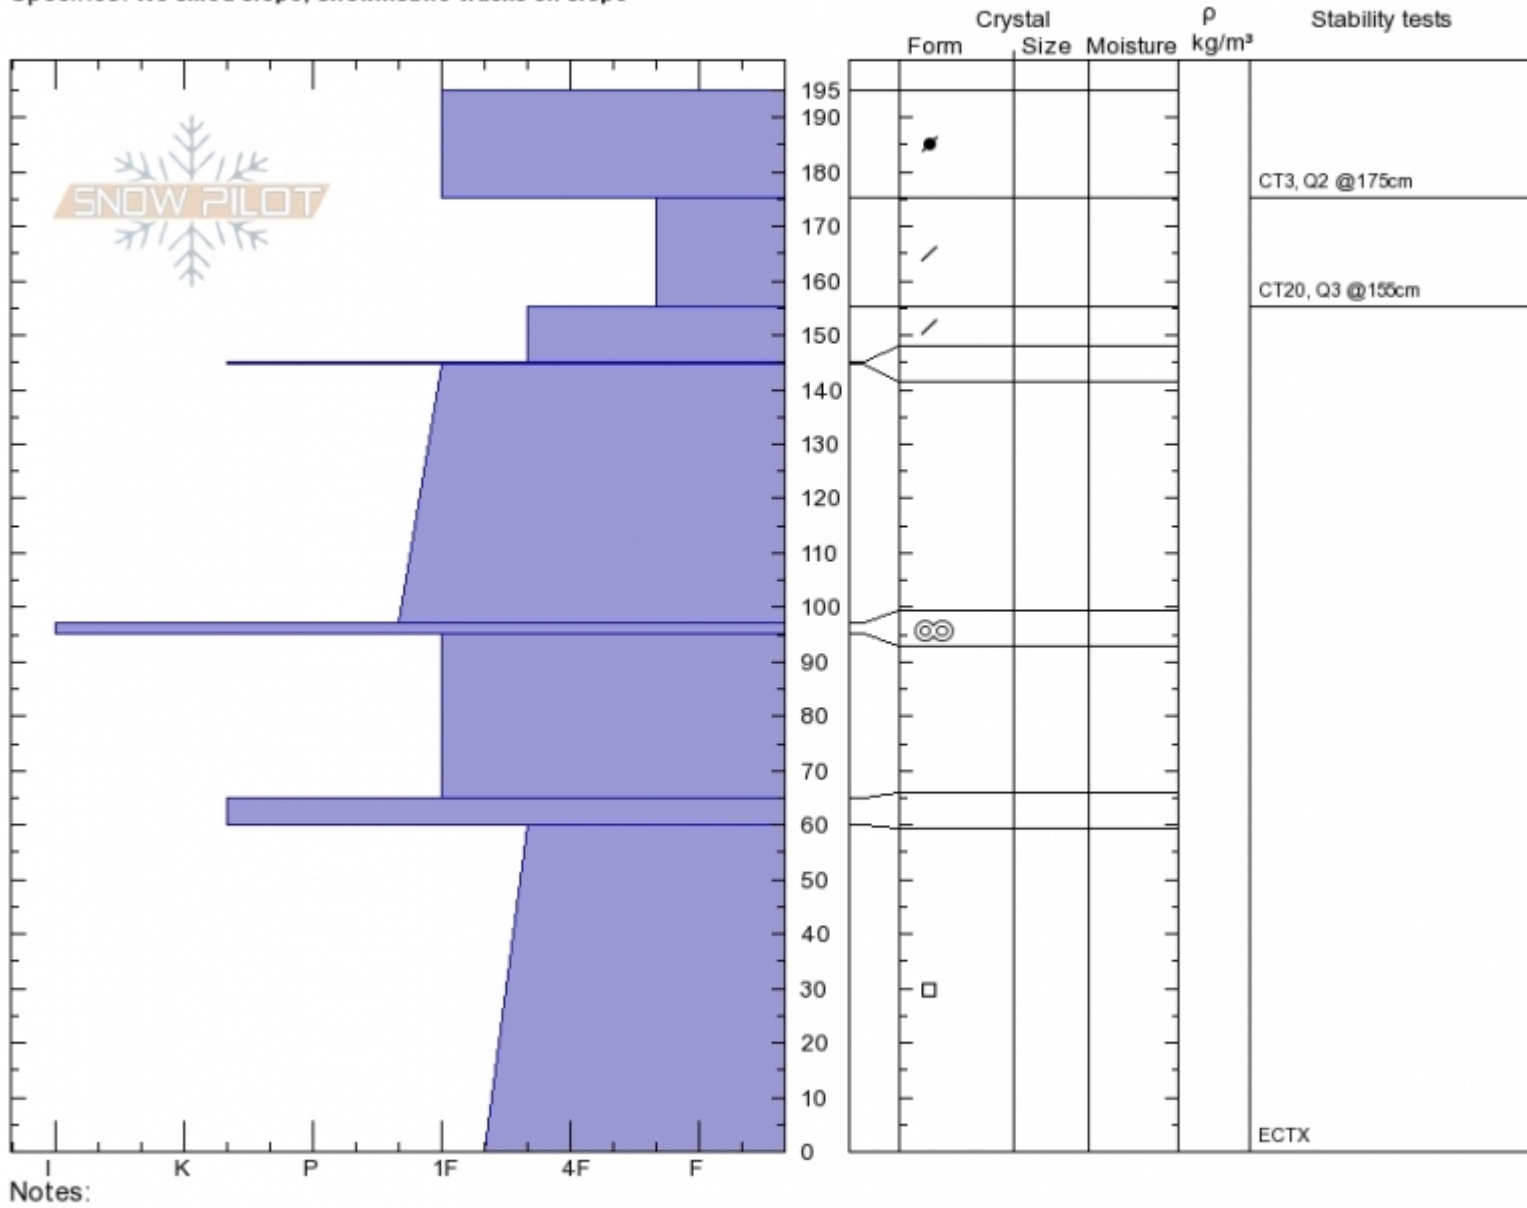

Rasta
 Cooke City
 MT
 Elevation: 9850 ft
 Aspect: 200°
 Specifics: We skied slope; Snowmobile tracks on slope

Doug Chabot-Admin
 Mon Feb 11 12:10 2019
 Co-ord: 45.07015N, -109.94611W
 Slope Angle: 34°
 Wind Loading: no

Stability: Good
 Air Temperature: -16°C
 Sky Cover: OVC
 Precipitation: S2
 Wind: N Moderate

HS195
 Stability Test Notes

Layer No
 60-65: De

Advisory Region
 Cooke City
 Cooke City, 2019-02-13