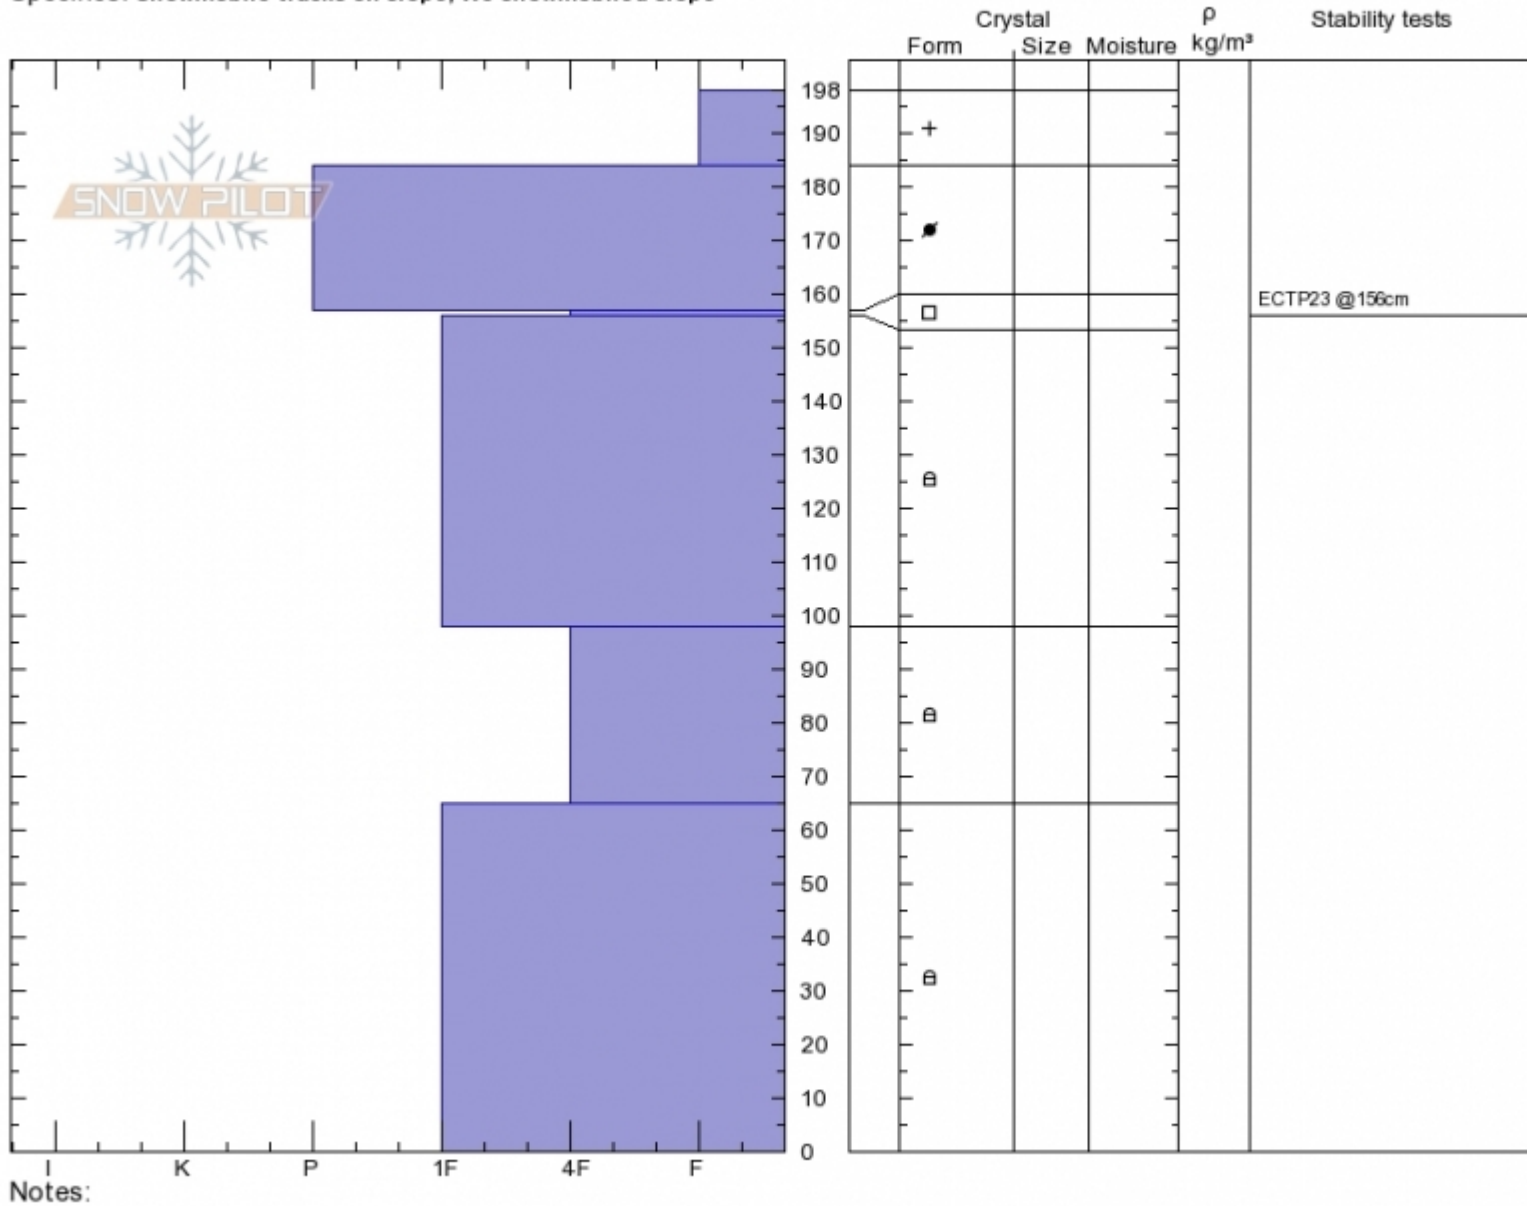

2nd Yellow Mule
Madison Range-N
MT

Elevation: 9300 ft
Aspect: 45°

Specifics: Snowmobile tracks on slope; We snowmobiled slope

Ian Hoyer
Sun Feb 10 12:00 2019
Co-ord: 45.17752N, -111.40117W
Slope Angle: 30°
Wind Loading:

Stability: Fair
Air Temperature:
Sky Cover: OVC
Precipitation: S-1
Wind: Calm

HS198
Stability Test Notes

Layer No
156-157:

Advisory Region
Northern Madison
Northern Madison, 2019-02-10