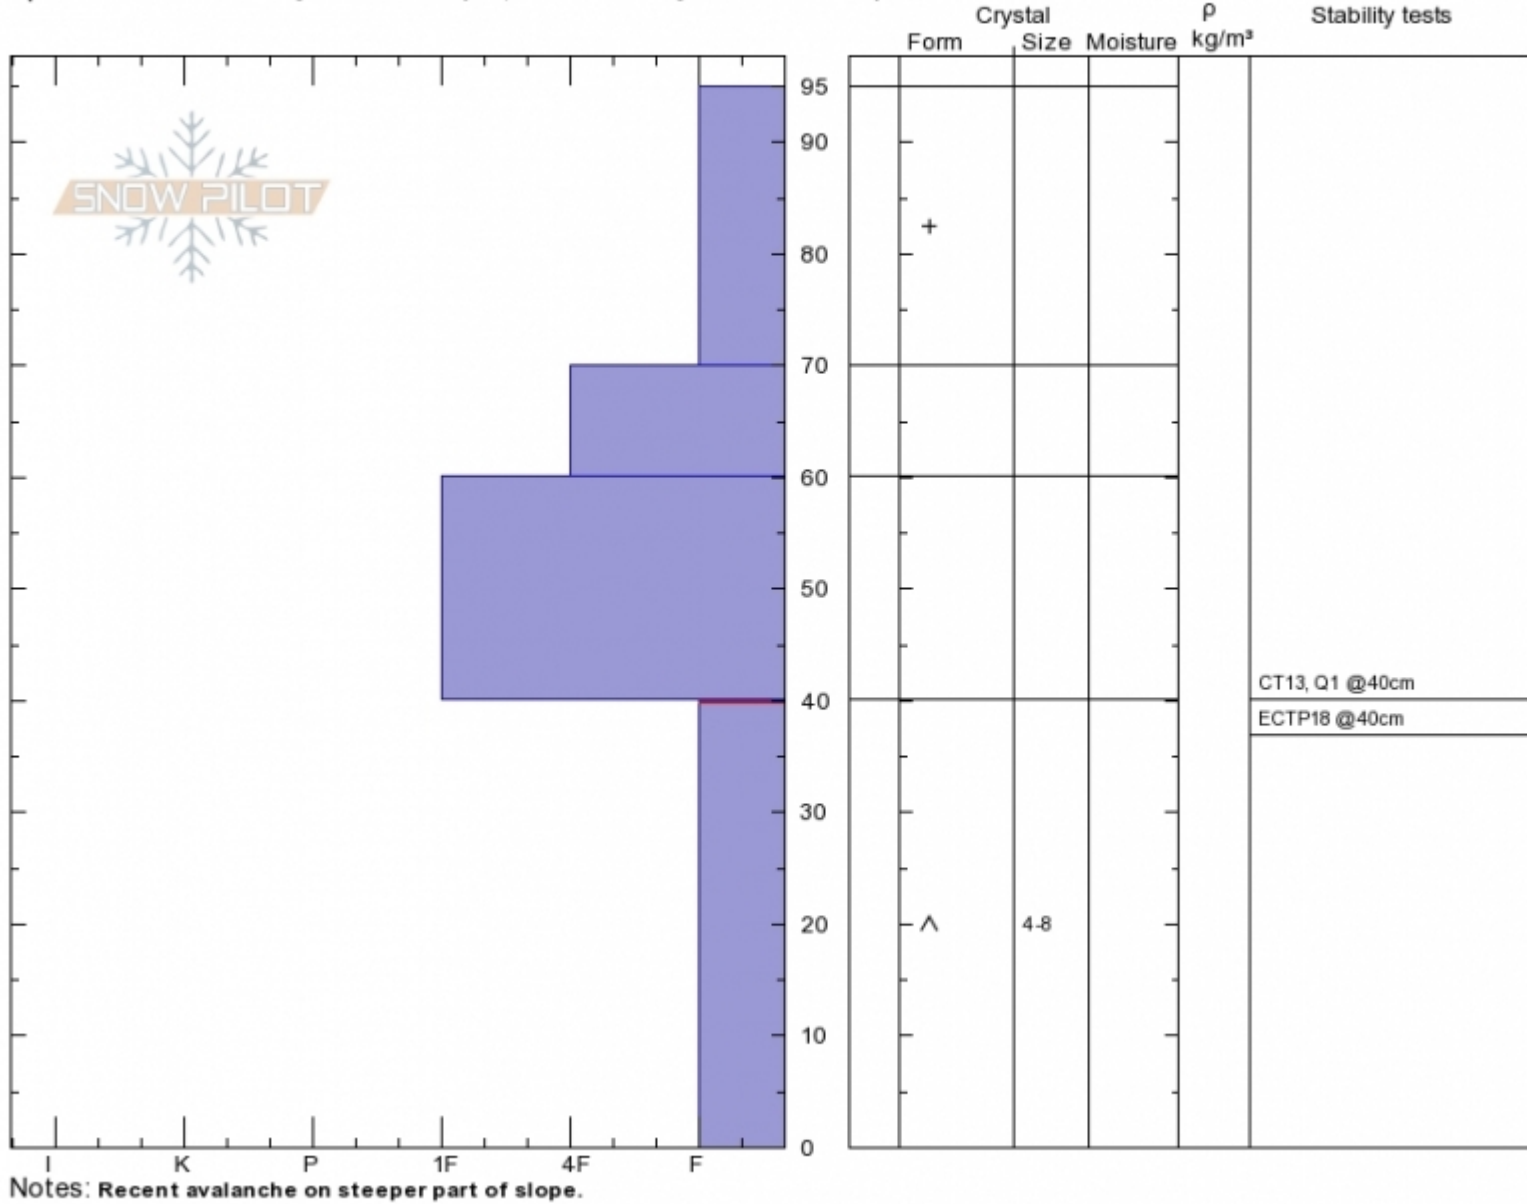

Motor Hill, Lionhead  
Lionhead Range  
MT

Elevation: 8440 ft  
Aspect: 110°

Alex Marienthal  
Thu Feb 7 12:03 2019  
Co-ord: 44.73798N, -111.31217W  
Slope Angle: 26°  
Wind Loading: no

Stability: **Poor**  
Air Temperature:  
Sky Cover: **FEW**  
Precipitation: **NO**  
Wind: **Calm**

HS95 PF90  
Stability Test Notes

Layer No  
0-40: Prot

Specifics: Recent activity on similar slopes; Recent activity on different slopes

Advisory Region  
Lionhead Range  
Lionhead Range, 2019-02-09