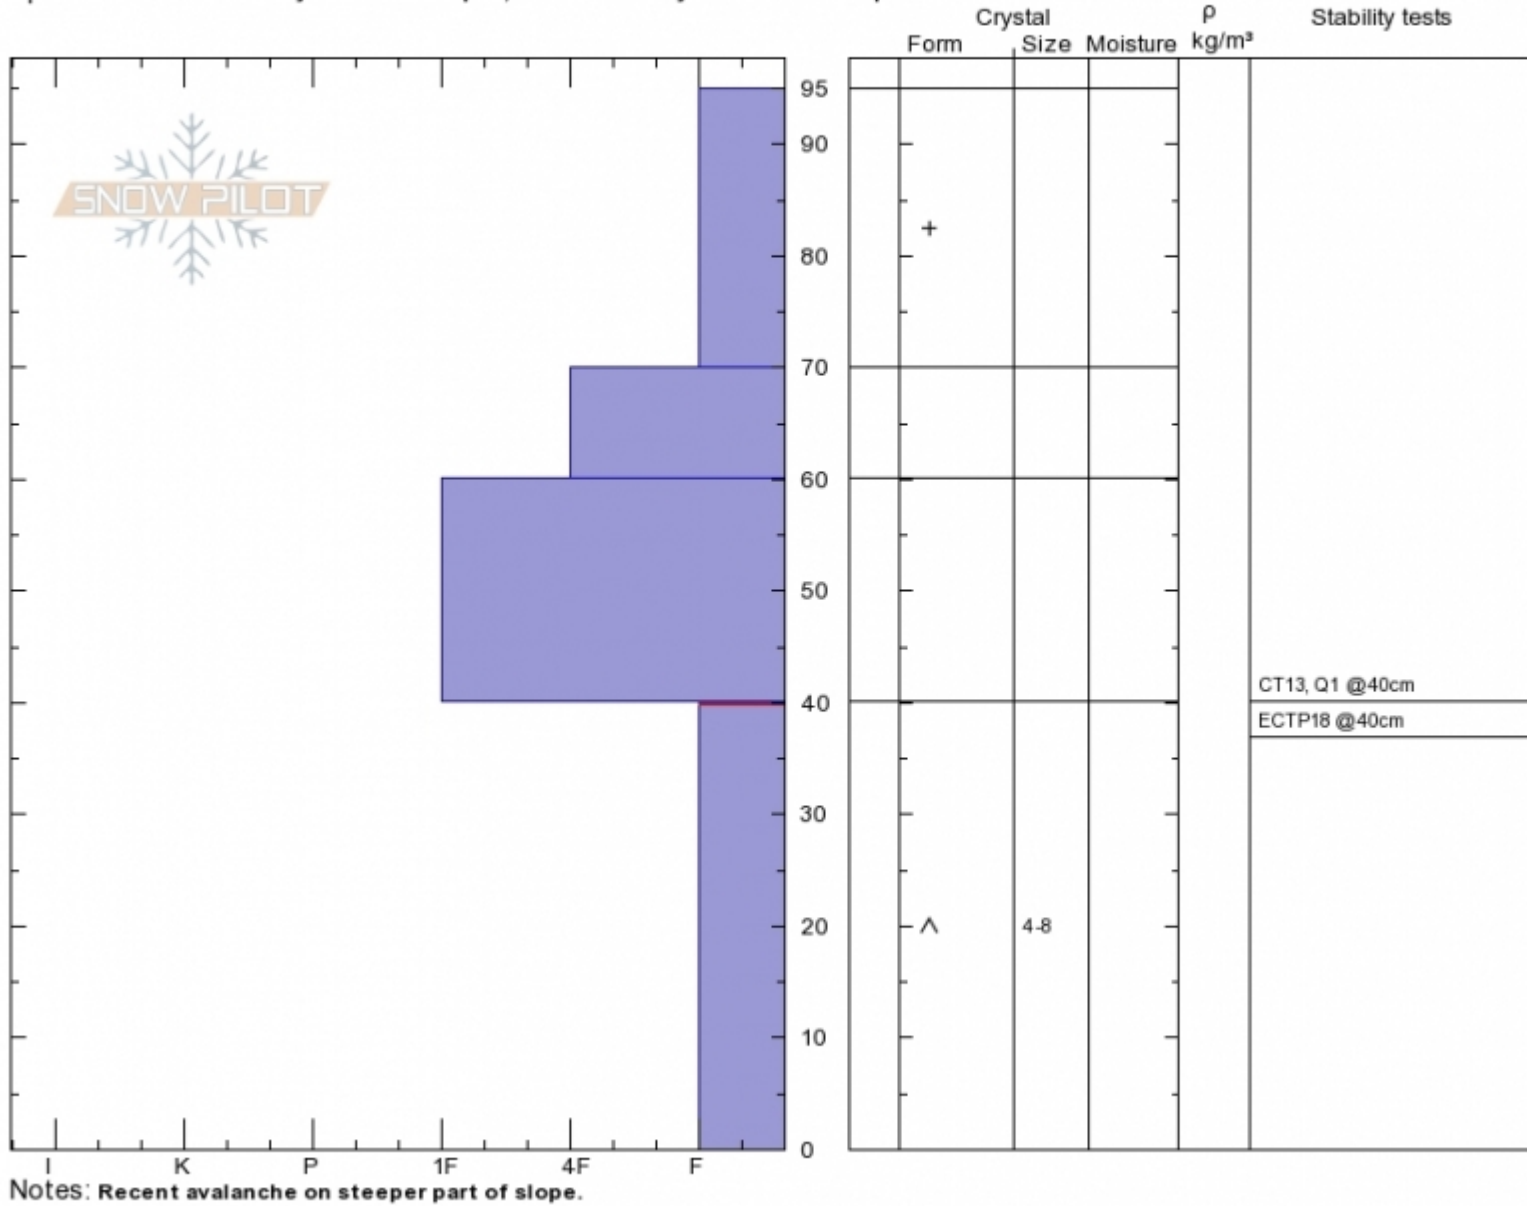

Motor Hill, Lionhead
Lionhead Range
MT
 Elevation: **8440 ft**
 Aspect: **110°**

Alex Marienthal
Thu Feb 7 12:03 2019
 Co-ord: **44.73798N, -111.31217W**
 Slope Angle: **26°**
 Wind Loading: **no**

Stability: **Poor**
 Air Temperature:
 Sky Cover: **FEW**
 Precipitation: **NO**
 Wind: **Calm**

HS95 PF90
Stability Test Notes

Layer No
0-40: Pro

Specifics: **Recent activity on similar slopes; Recent activity on different slopes**

Advisory Region
 Lionhead Range
 Lionhead Range, 2019-02-09