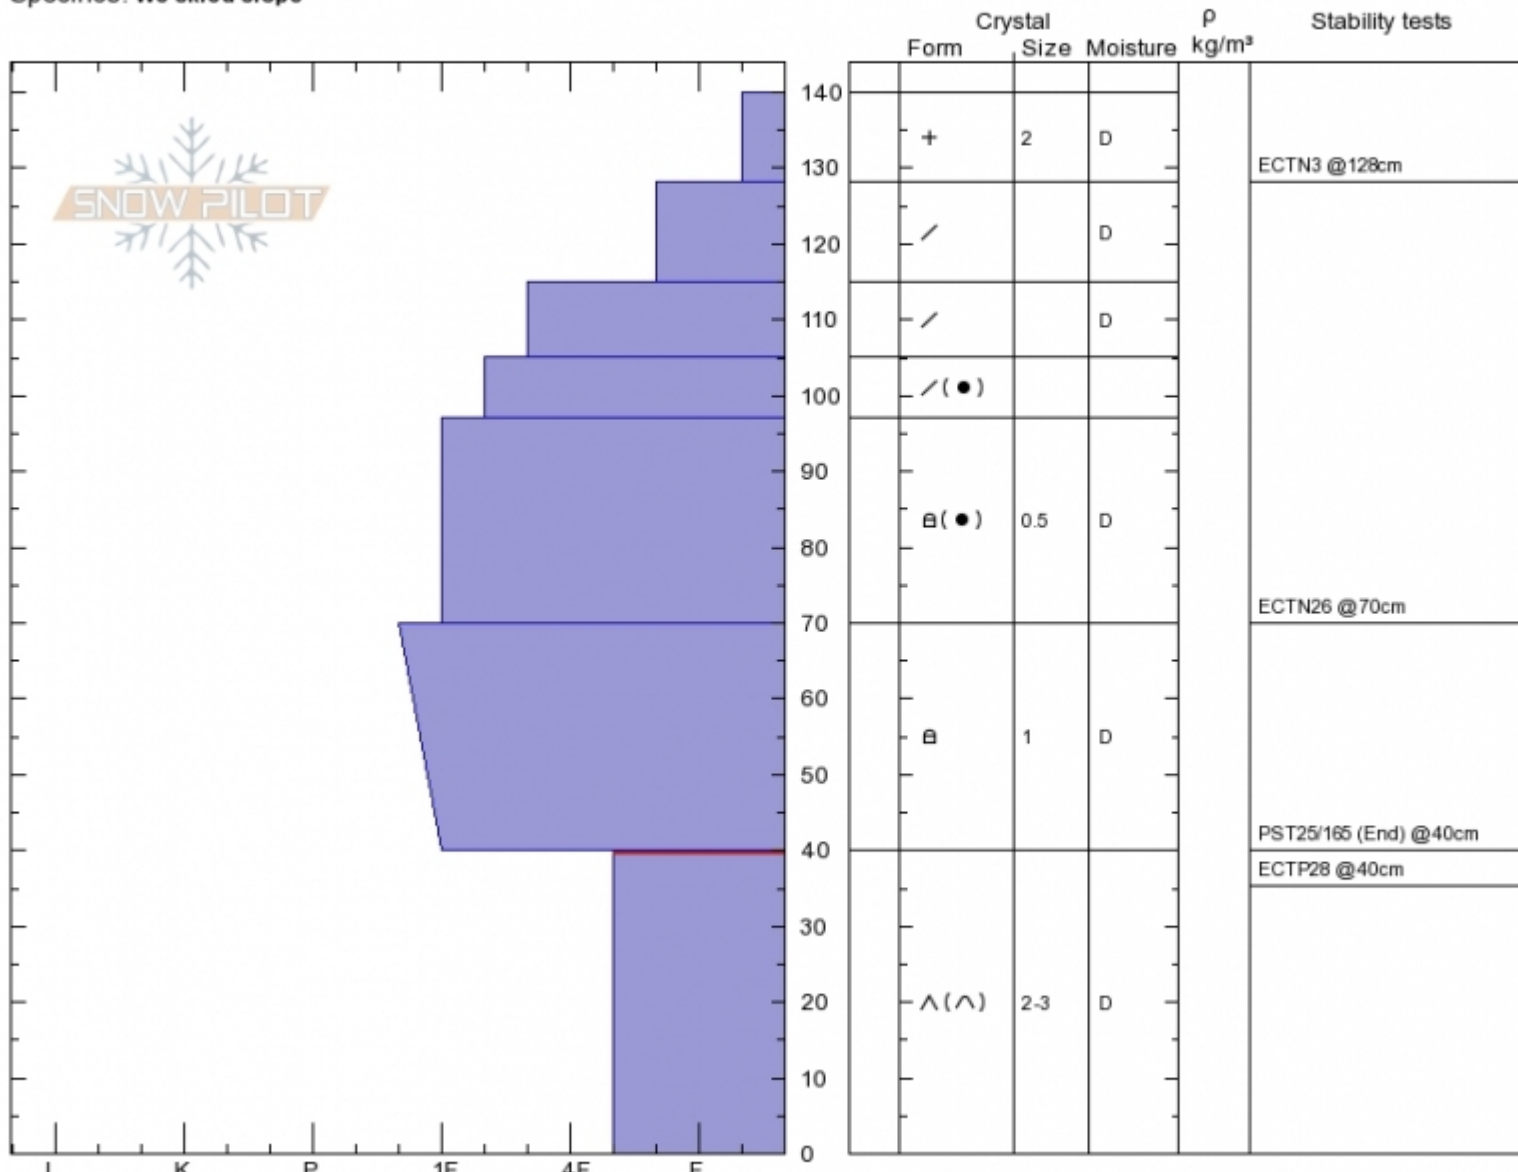

**Bacon Rind Upper Meadow**  
**Madison Range-S**  
**MT**  
 Elevation: **2680 m**  
 Aspect: **95°**  
 Specifics: **We skied slope**

**Carl Birkeland**  
**Wed Feb 6 11:15 2019**  
 Co-ord: **44.96993N, -111.09560W**  
 Slope Angle: **22°**  
 Wind Loading: **no**

Stability: **Fair**  
 Air Temperature:  
 Sky Cover: **FEW**  
 Precipitation: **NO**  
 Wind: **Calm**

**HS140**  
**Stability Test Notes**

Layer No  
**0-40: Pro**

Notes: Was looking for SH layer but didn't find it. Most reactive layer was the DH at the bottom of the pack.