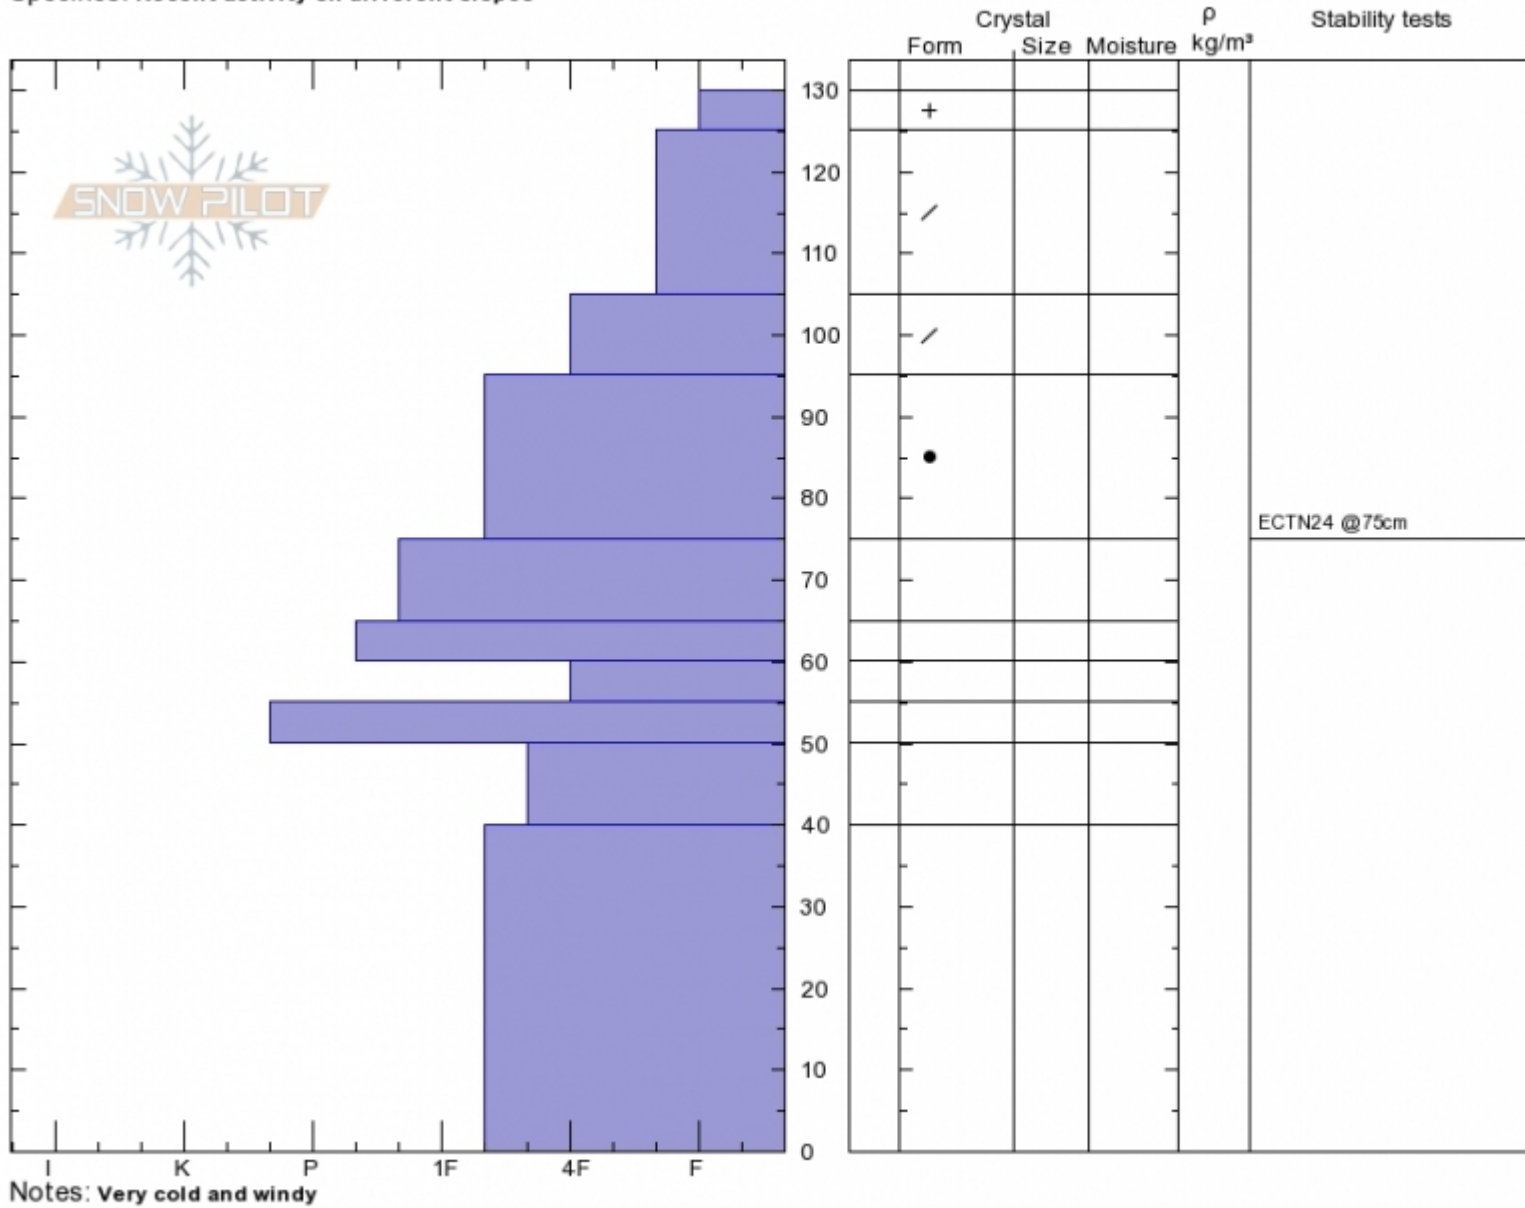

Throne, top north  
 Bridger Range  
 MT  
 Elevation: 8320 ft  
 Aspect: 350°  
 Specifics: Recent activity on different slopes

Alex Marienthal  
 Sun Feb 3 11:00 2019  
 Co-ord: 45.88254N, -110.95274W  
 Slope Angle: 25°  
 Wind Loading: previous

Stability: **Good**  
 Air Temperature: -8°C  
 Sky Cover: **SCT**  
 Precipitation: **S1**  
 Wind: **S Moderate**

HS130  
 Stability Test Notes

Layer No

Advisory Region  
 Bridger Range  
 Bridger Range, 2019-02-04