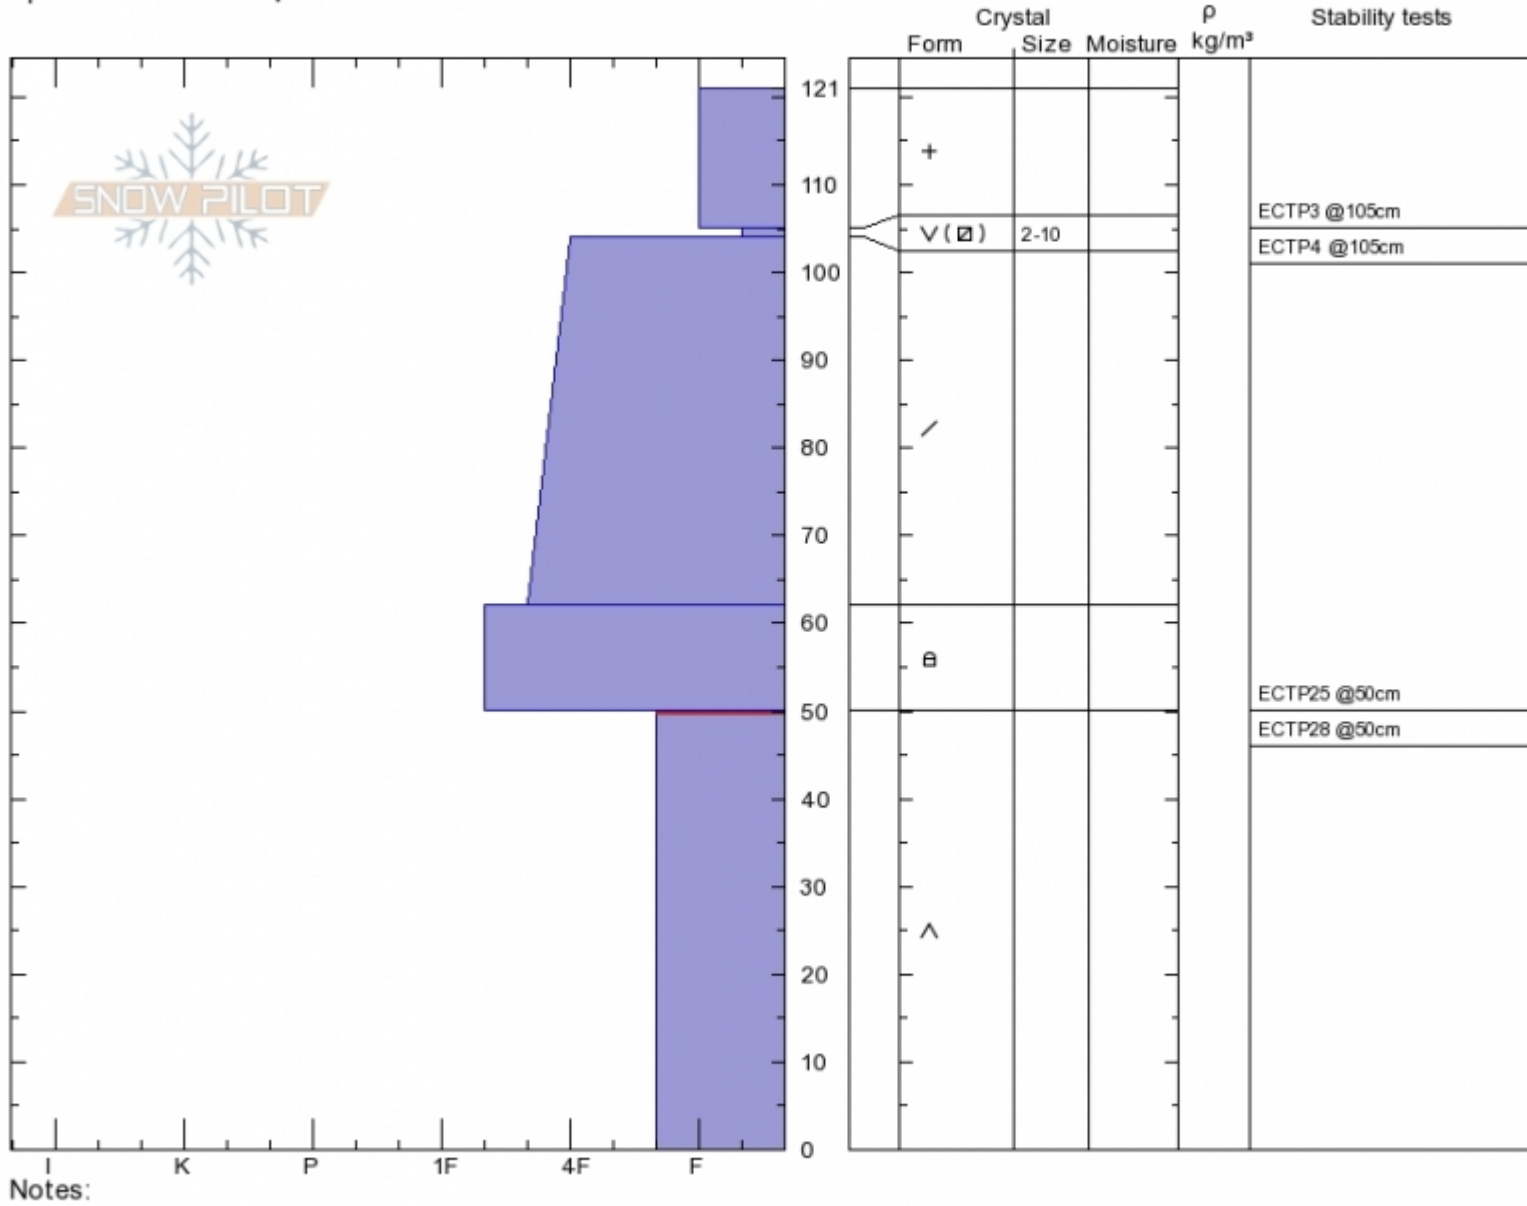

Bacon Rind - 3 Feb
Madison Range-S
MT
 Elevation: **9000 ft**
 Aspect: **90°**
 Specifics: **We skied slope**

Ian Hoyer
Sun Feb 3 12:00 2019
 Co-ord: **44.95868N, -111.09929W**
 Slope Angle: **30°**
 Wind Loading: **no**

Stability: **Fair**
 Air Temperature: **20°F**
 Sky Cover: **OVC**
 Precipitation: **S1**
 Wind: **SW Moderate**

HS121
Stability Test Notes

Layer No
0-50: Prot

Advisory Region
 Southern Madison
 Southern Madison, 2019-02-03