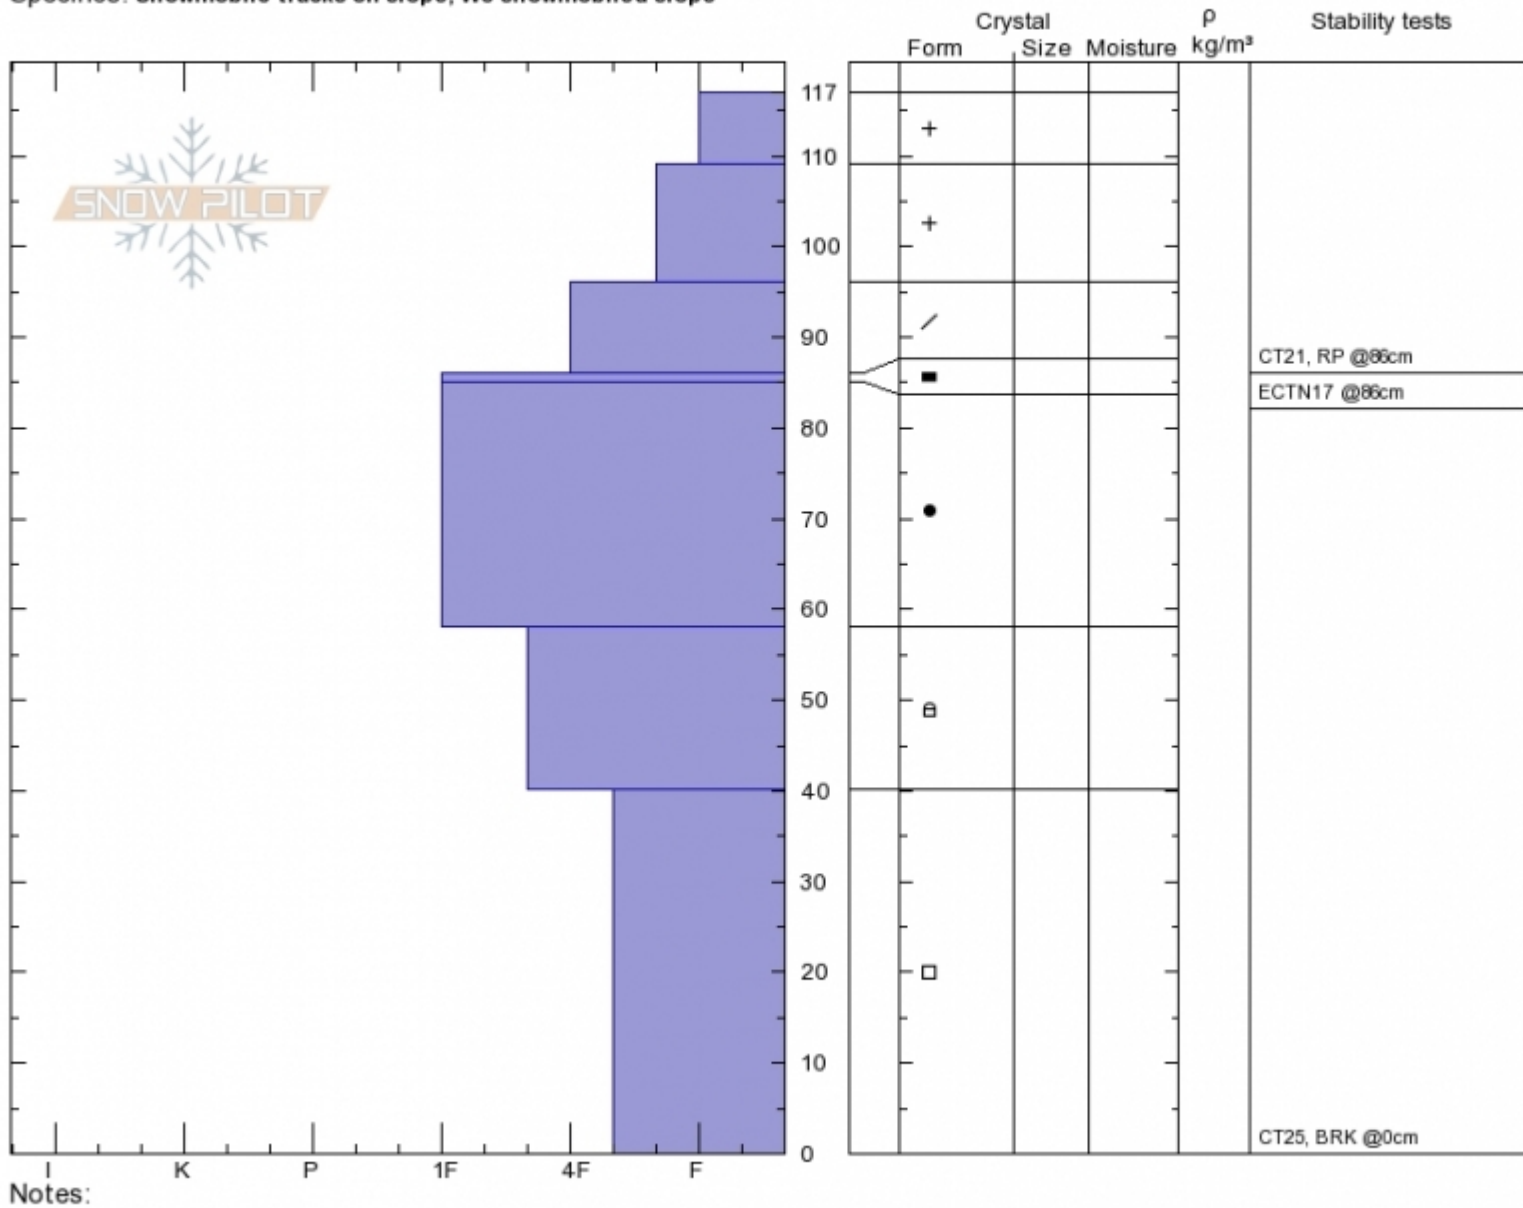

Teepee Basin
 Madison Range-S
 MT
 Elevation: 8850 ft
 Aspect: 110°
 Specifics: Snowmobile tracks on slope; We snowmobiled slope

Ian Hoyer
 Thu Jan 31 12:00 2019
 Co-ord: 44.91262N, -111.17925W
 Slope Angle: 30°
 Wind Loading:

Stability: Fair
 Air Temperature:
 Sky Cover: SCT
 Precipitation: NO
 Wind: Calm

HS117 PF30
 Stability Test Notes

Layer No

Advisory Region
 Southern Madison
 Southern Madison, 2019-02-01