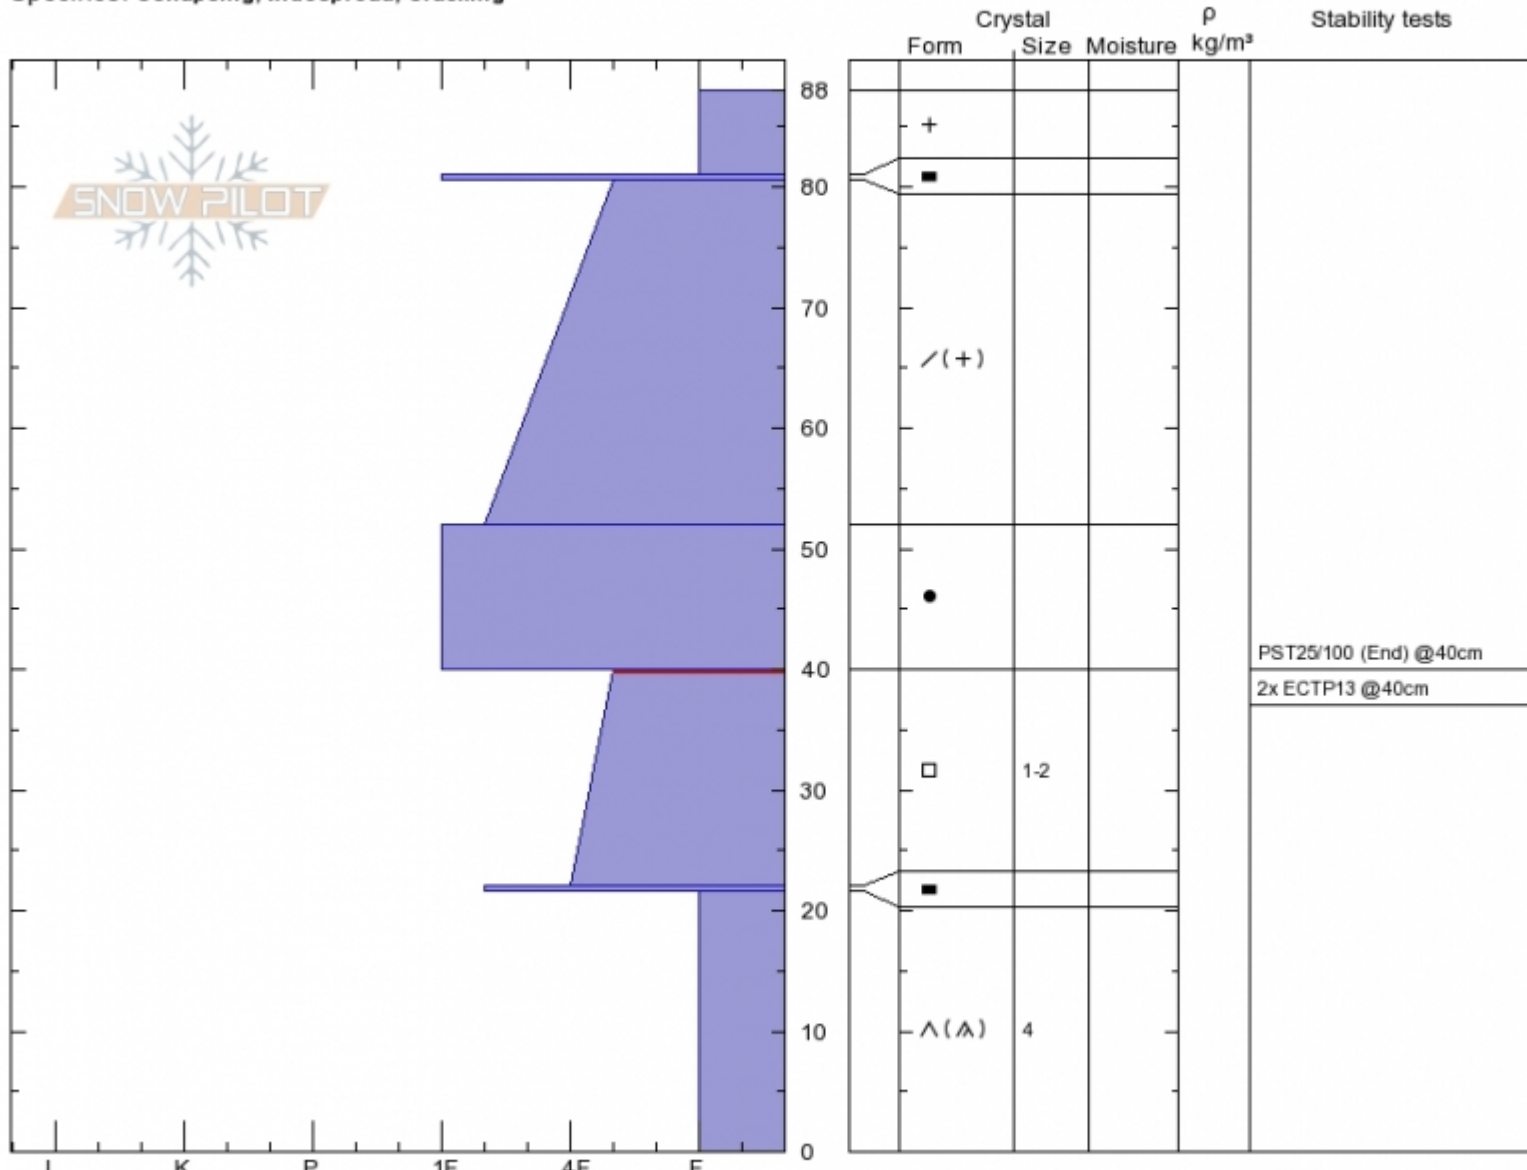

Big/Little Ellis
 Gallatin Range-N
 MT
 Elevation:
 Aspect: 100°
 Specifics: Collapsing, widespread; Cracking

Karl Birkeland
 Sat Jan 26 12:00 2019
 Co-ord: 45.59187N, -110.96051W
 Slope Angle: 31°
 Wind Loading:

Stability: **Poor**
 Air Temperature:
 Sky Cover: **BKN**
 Precipitation: **NO**
 Wind: **W Light Breeze**

HS88
 Stability Test Notes

Layer No
 22-40: We
 22-40: Pro
 21.5-22: D

PST25/100 (End) @40cm
 2x ECTP13 @40cm

Notes: Collapsing and cracking on the way up. Snowpack is still relatively thin/weak up here.

Advisory Region
 Northern Gallatin
 Longitude
 -110.96W
 Latitude
 45.59N
 Northern Gallatin, 2019-01-26