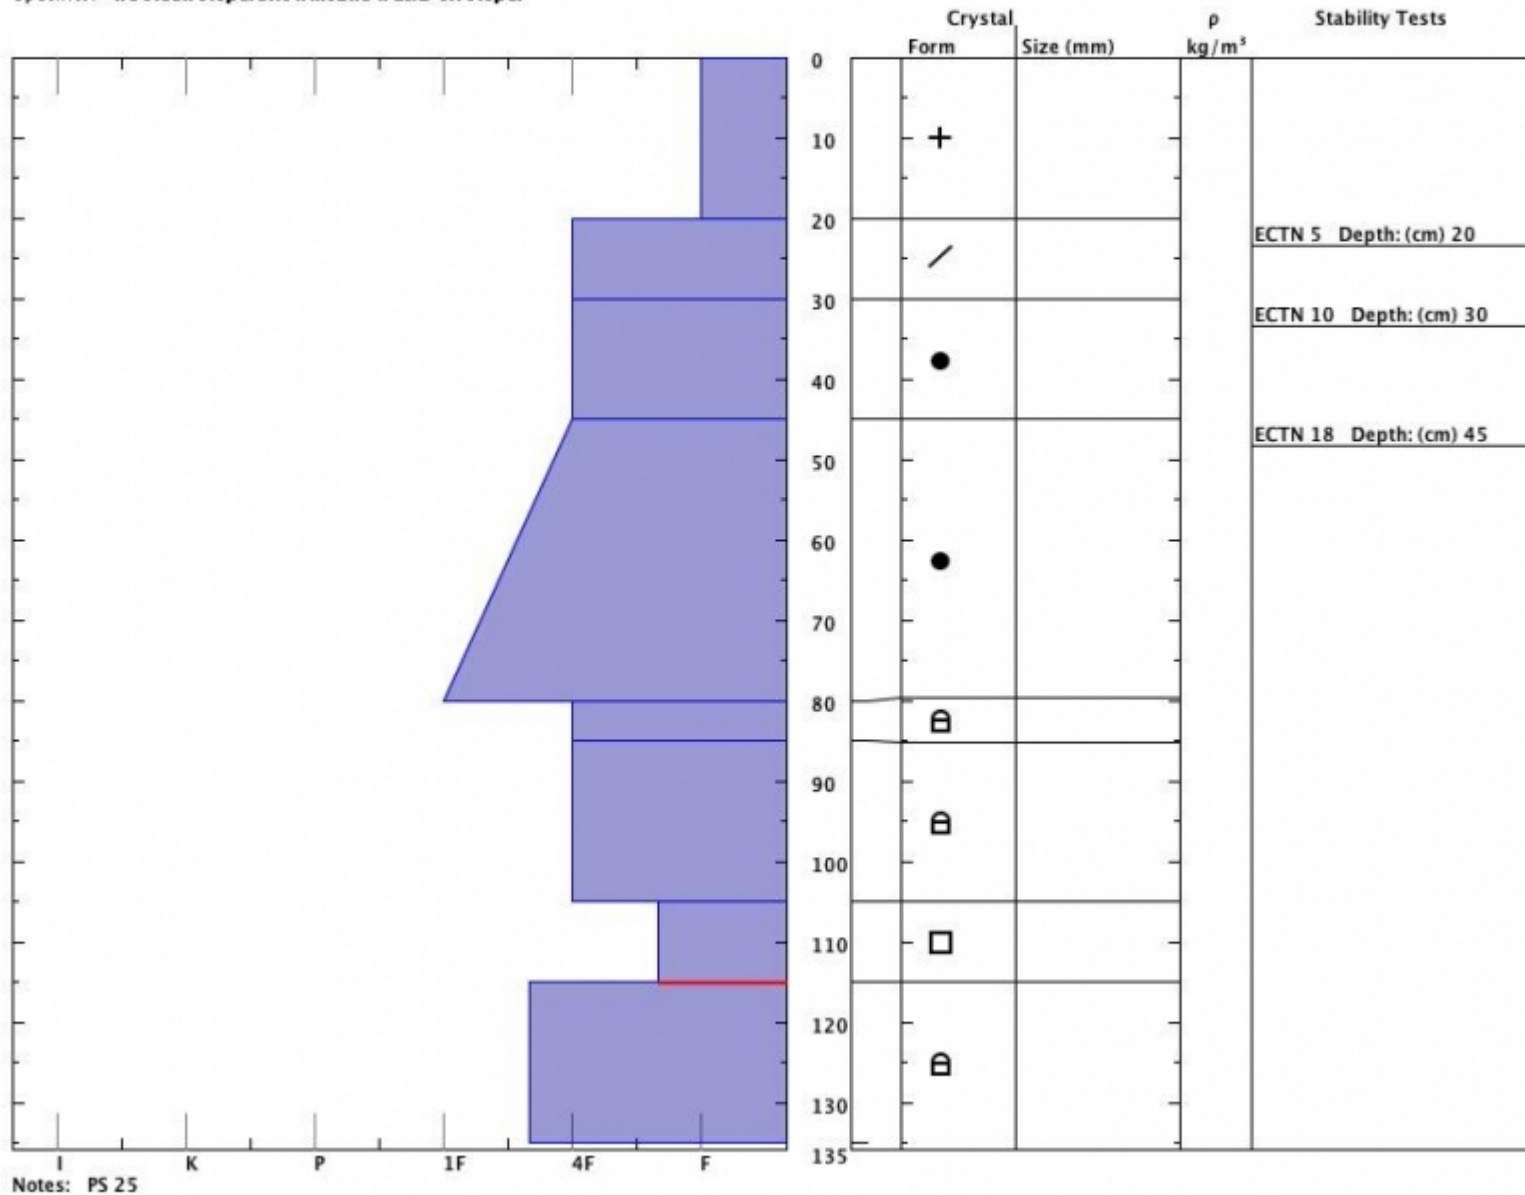

Snow Pit Profile
Henderson Cooke City
 , New Zealand
 Elevation (m)
 Aspect: **230**
 Specifics: **We skied slope. Snowmobile tracks on slope.**

Observer: **Gary Kuehn**
Thu Jan 24 12:35:00 MST 2019
 Co-ord: **45.04712 N -109.94233 W**
 Slope: **22**
 Wind loading: **no**

Stability on similar slopes: **Good**
 Air Temperature: **C**
 Sky Cover: **sky 8/8 covered**
 Precipitation: **Snow - 1 cm/hr**
 Wind: **W Light Breeze**

PF50 HS175
 Stability Test Notes:
 Layer notes: **105-115: F**

Advisory Region
 Cooke City
 Longitude
 -109.94W
 Latitude
 45.05N
 Cooke City, 2019-01-25