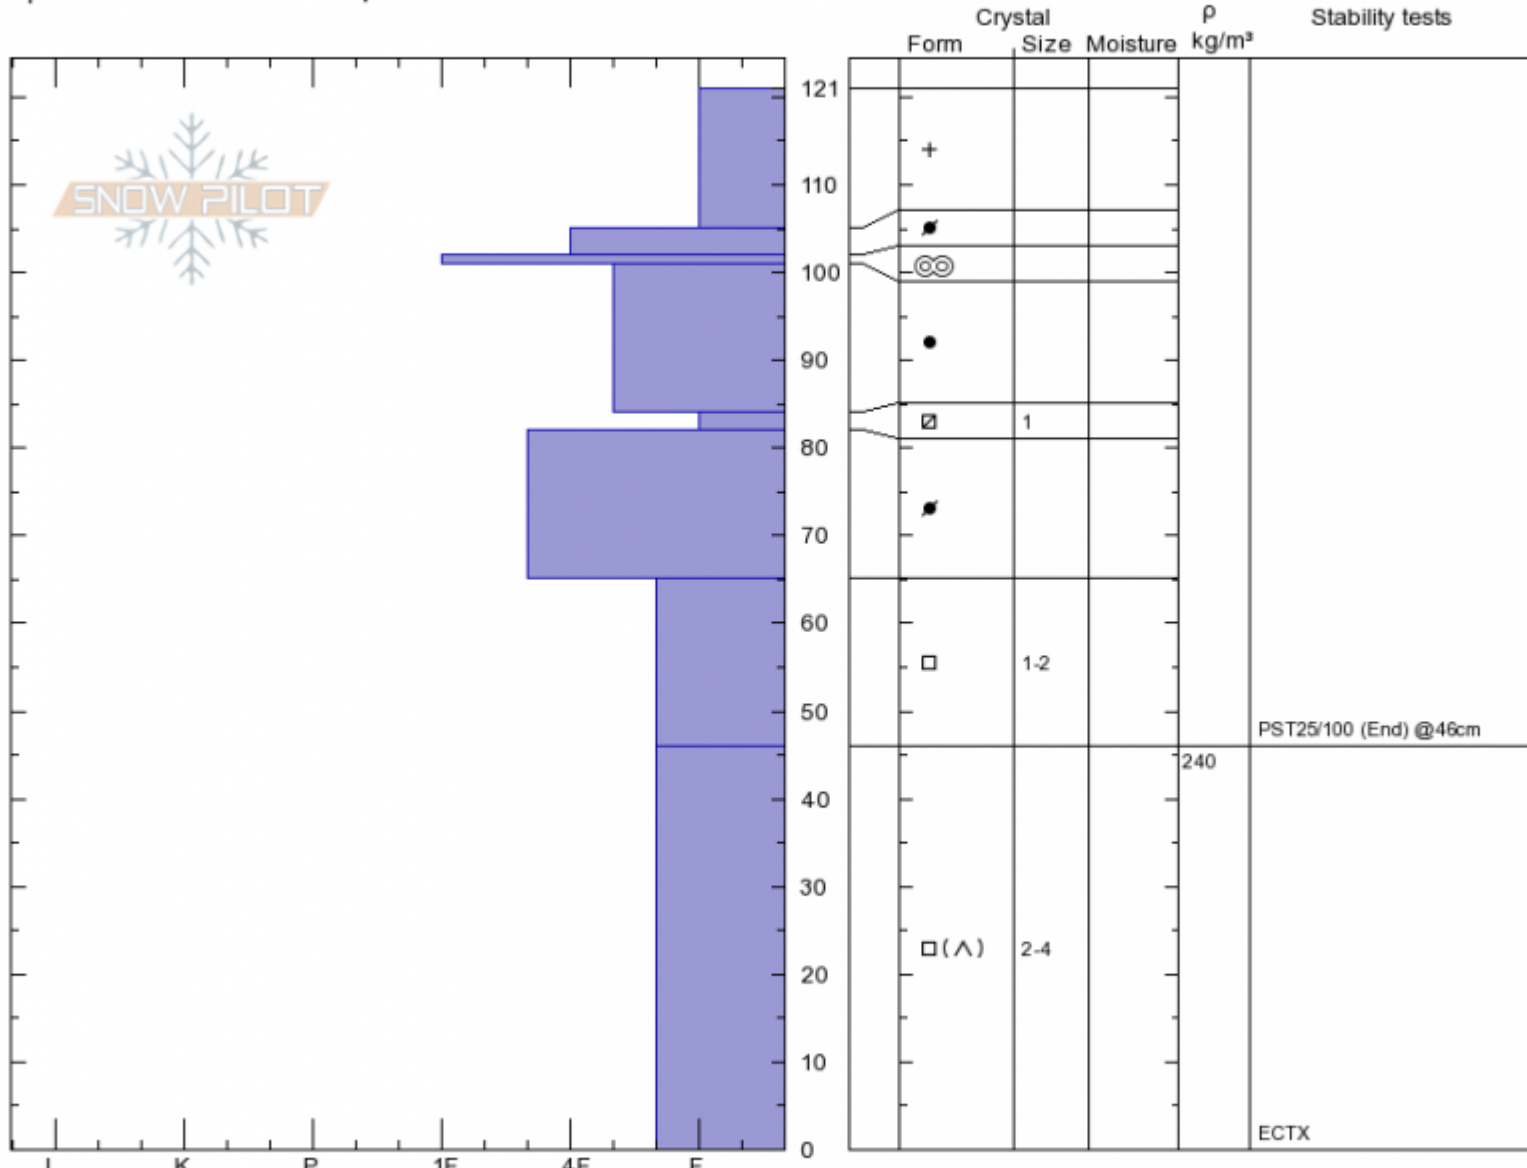

Upper Teepee
 Madison Range-S
 MT
 Elevation: 9200 ft
 Aspect: 60°
 Specifics: We snowmobiled slope

Andrew Schauer
 Tue Jan 22 12:00 2019
 Co-ord: 44.91545N, -111.16616W
 Slope Angle: 20°
 Wind Loading: previous

Stability: Good
 Air Temperature:
 Sky Cover: SCT
 Precipitation: NO
 Wind: Calm

HS121 PF20
 Stability Test Notes

Layer No
 0-46: Prof

Notes: HS was much deeper in this pit than it was in most of Teepee Basin. Able to get propagation with the ECT at 46 cm with three ac after 30 taps.

Advisory Region
 Southern Madison
 Longitude
 -111.17W
 Latitude
 44.92N
 Southern Madison, 2019-01-22