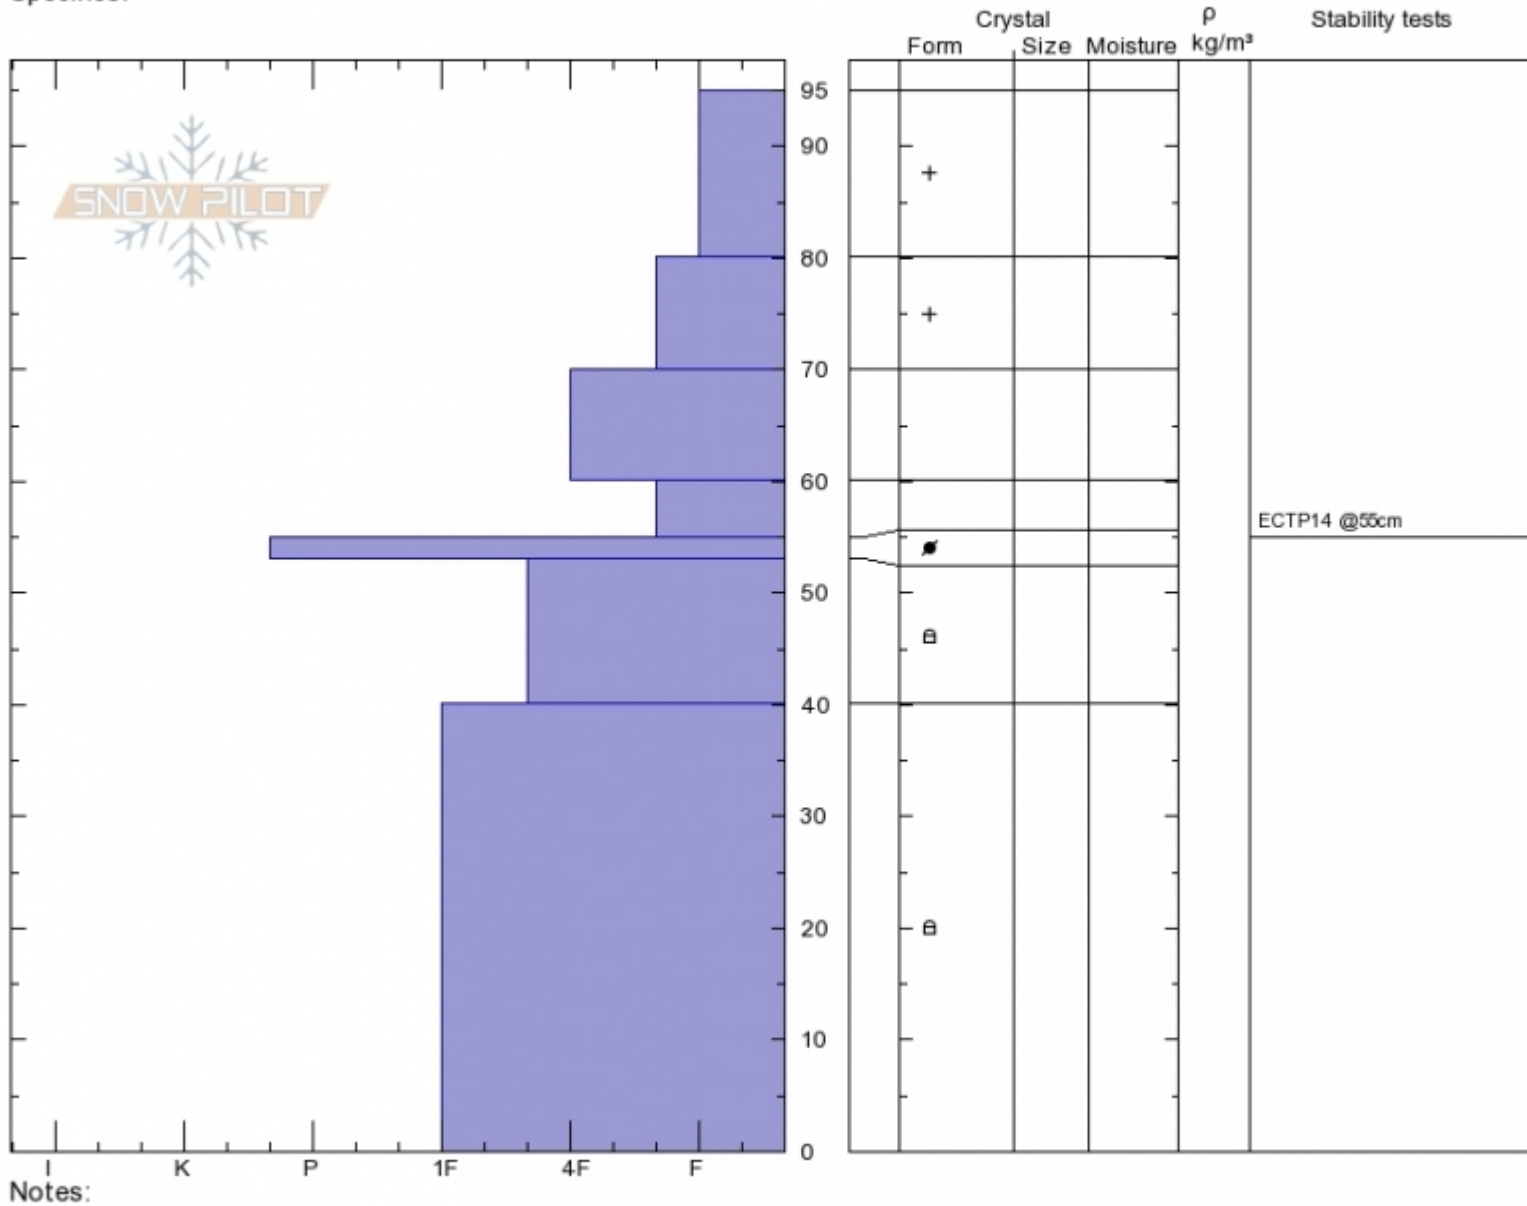

Throne (Upper)
Bridger Range
MT
 Elevation: **8300 ft**
 Aspect: **355°**
 Specifics:

Ian Hoyer
Sun Jan 20 12:00 2019
 Co-ord: **45.88278N, -110.95250W**
 Slope Angle: **20°**
 Wind Loading:

Stability: **Fair**
 Air Temperature:
 Sky Cover: **OVC**
 Precipitation: **NO**
 Wind: **Calm**

HS95
Stability Test Notes

Layer No
55-60: Pro

Advisory Region
 Bridger Range
 Longitude
 -110.94W
 Latitude
 45.81N
 Bridger Range, 2019-01-20