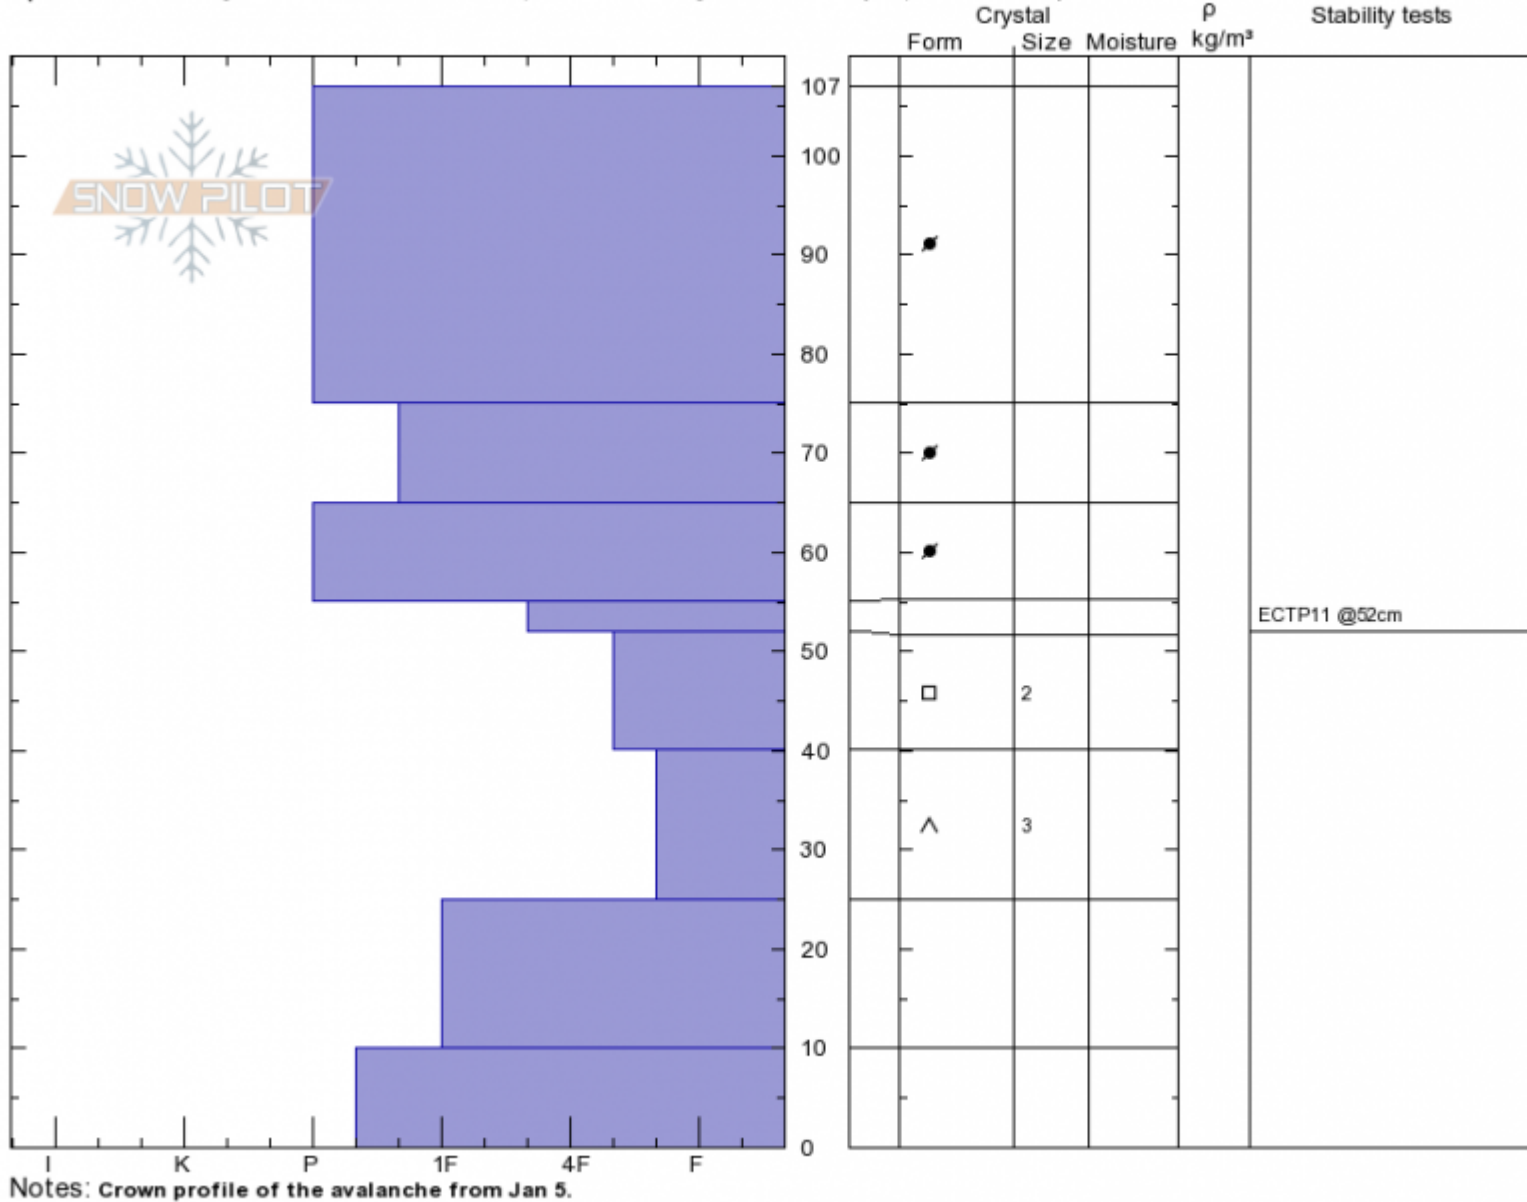

**Ross Peak/Throne**  
**Bridger Range**  
**MT**  
 Elevation: **8129 ft**  
 Aspect: **90°**

**Andrew Schauer**  
**Mon Jan 7 11:53 2019**  
 Co-ord: **45.86707N, -110.95491W**  
 Slope Angle: **36°**  
 Wind Loading: **previous**

Stability:  
 Air Temperature:  
 Sky Cover: **BKN**  
 Precipitation: **S-1**  
 Wind: **N Moderate**

**HS107 PS0**  
**Stability Test Notes**

Layer No  
**40-52: Pro**

Specifics: Pit is adjacent to avalanche: crown; Recent activity on similar slopes; We skied slope

Longitude  
 -110.96W  
 Latitude  
 45.87N

**Avalanche Details:** [Avalanche near Ross Peak/Throne](#)  
 No Region, 2019-01-07