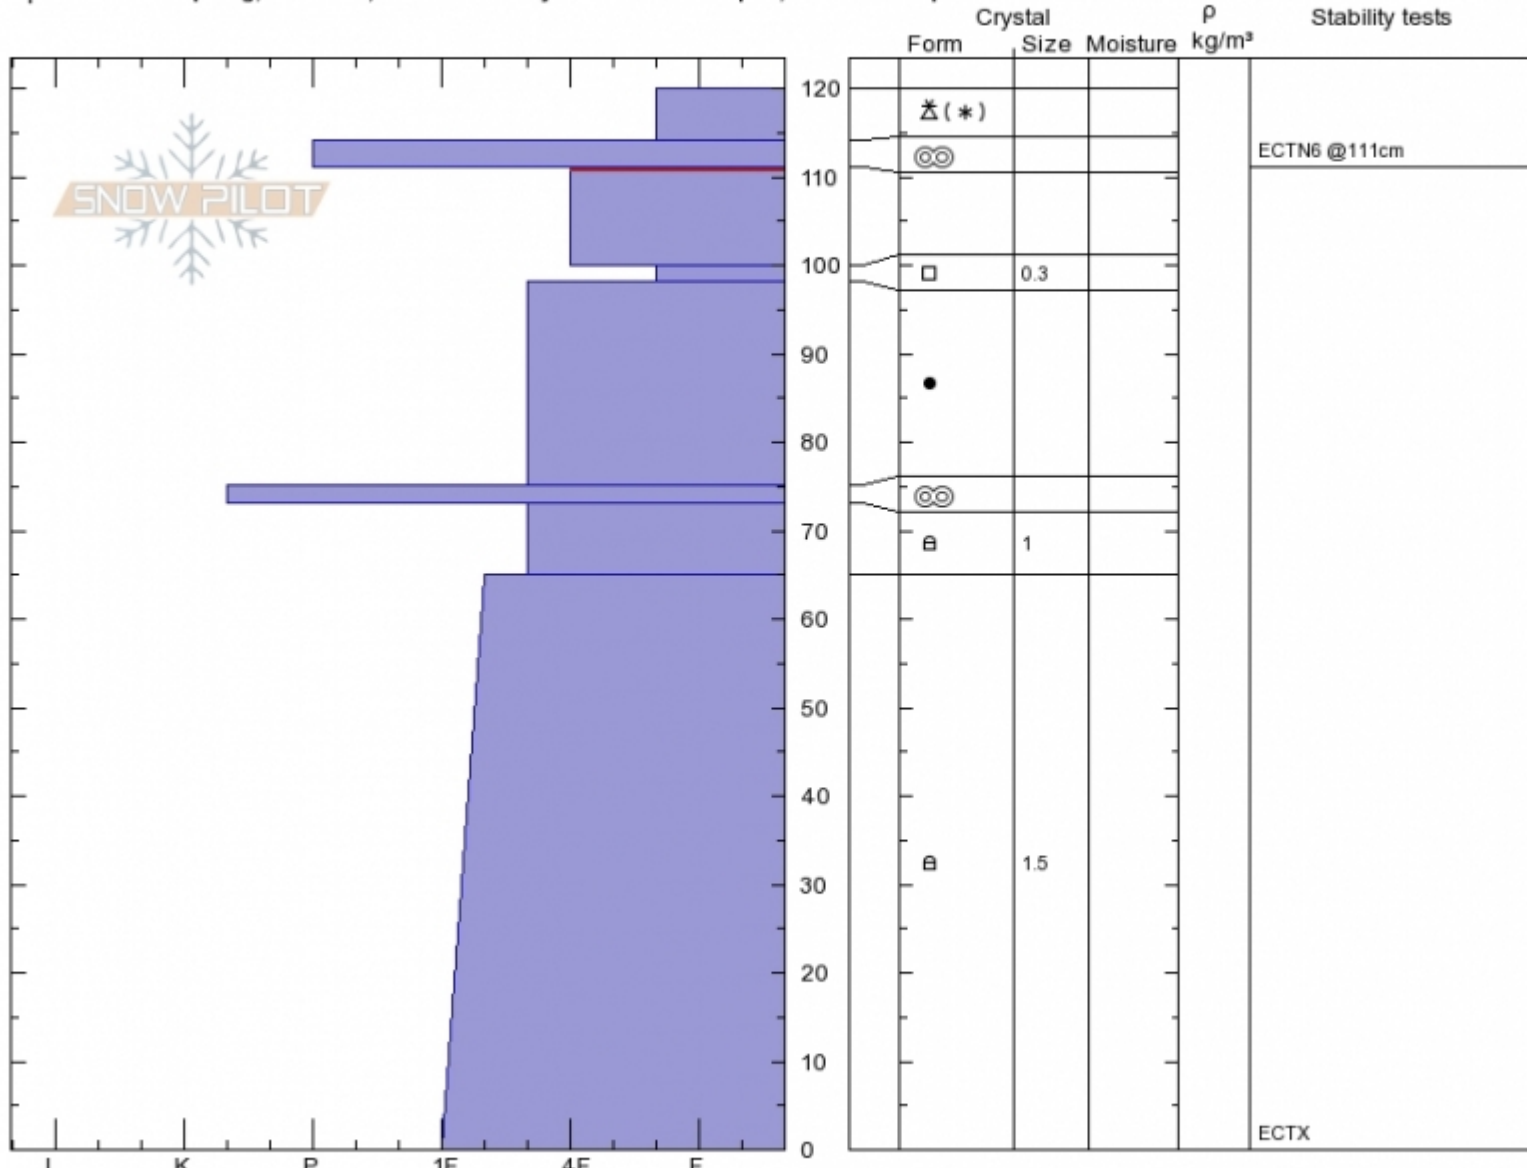

east Mt Republic  
Absaroka Range  
MT

Elevation: 9350 ft  
Aspect: 105°

Specifics: Collapsing, localized; Recent activity on different slopes; We skied slope

Beau Fredlund  
Sun Jan 6 15:00 2019  
Co-ord: 45.00524N, -109.94423E  
Slope Angle: 29°  
Wind Loading:

Stability:  
Air Temperature:  
Sky Cover: OVC  
Precipitation: S-1  
Wind: E Light Breeze

HS120  
Stability Test Notes

Layer No  
100-111: F

Notes: Snowpit location is partially sheltered by whitebark pine from both the sun and the wind. 200' vertical higher, and the wind effect was more substantial. Observed one recent slab avalanche on an adjacent NW facing slope (a windslab about 8" deep and

Advisory Region  
Cooke City  
Longitude  
-109.94W  
Latitude  
45.01N  
Cooke City, 2019-01-06