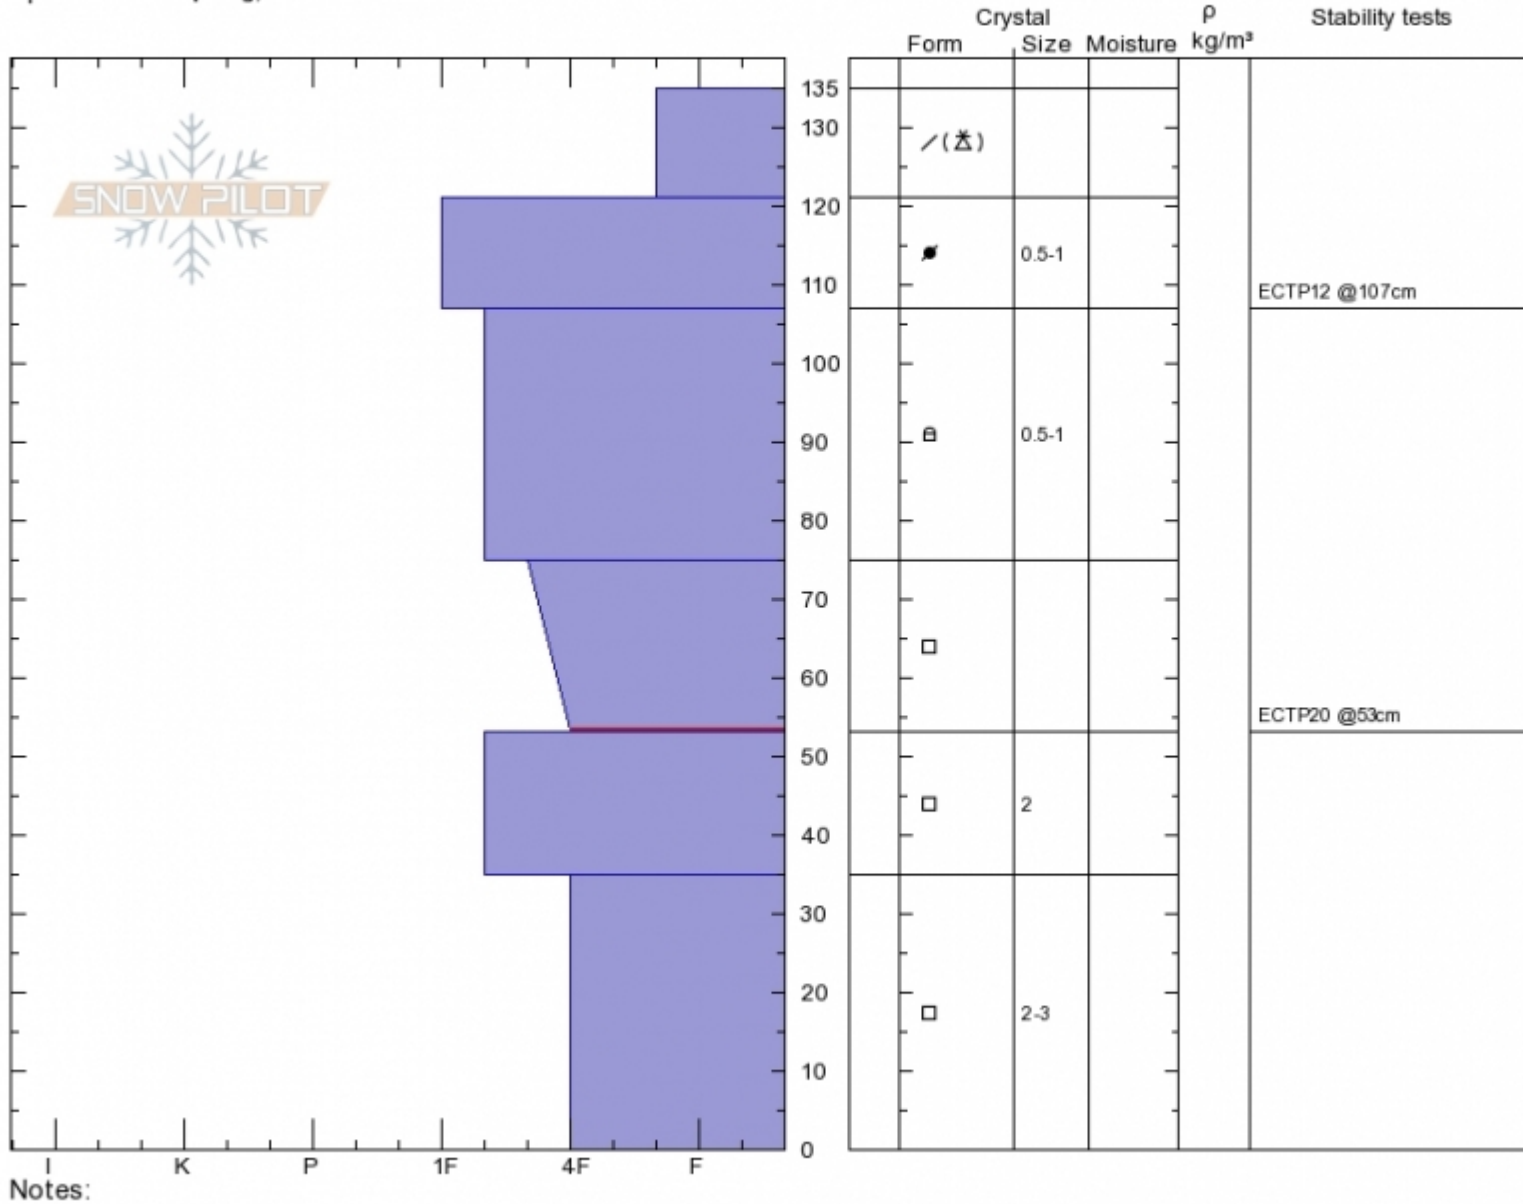

Lionhead Ridge
Lionhead Range
MT
 Elevation: **8650 ft**
 Aspect: **30°**
 Specifics: **Collapsing, localized**

Ian Hoyer
Sun Jan 6 11:30 2019
 Co-ord: **44.70829N, -111.30733W**
 Slope Angle: **25°**
 Wind Loading: **previous**

Stability: **Fair**
 Air Temperature:
 Sky Cover: **OVC**
 Precipitation: **S1**
 Wind: **Light Breeze**

HS135
Stability Test Notes

Layer No
53-75: Pr

Advisory Region
 Lionhead Range
 Lionhead Range, 2019-01-06