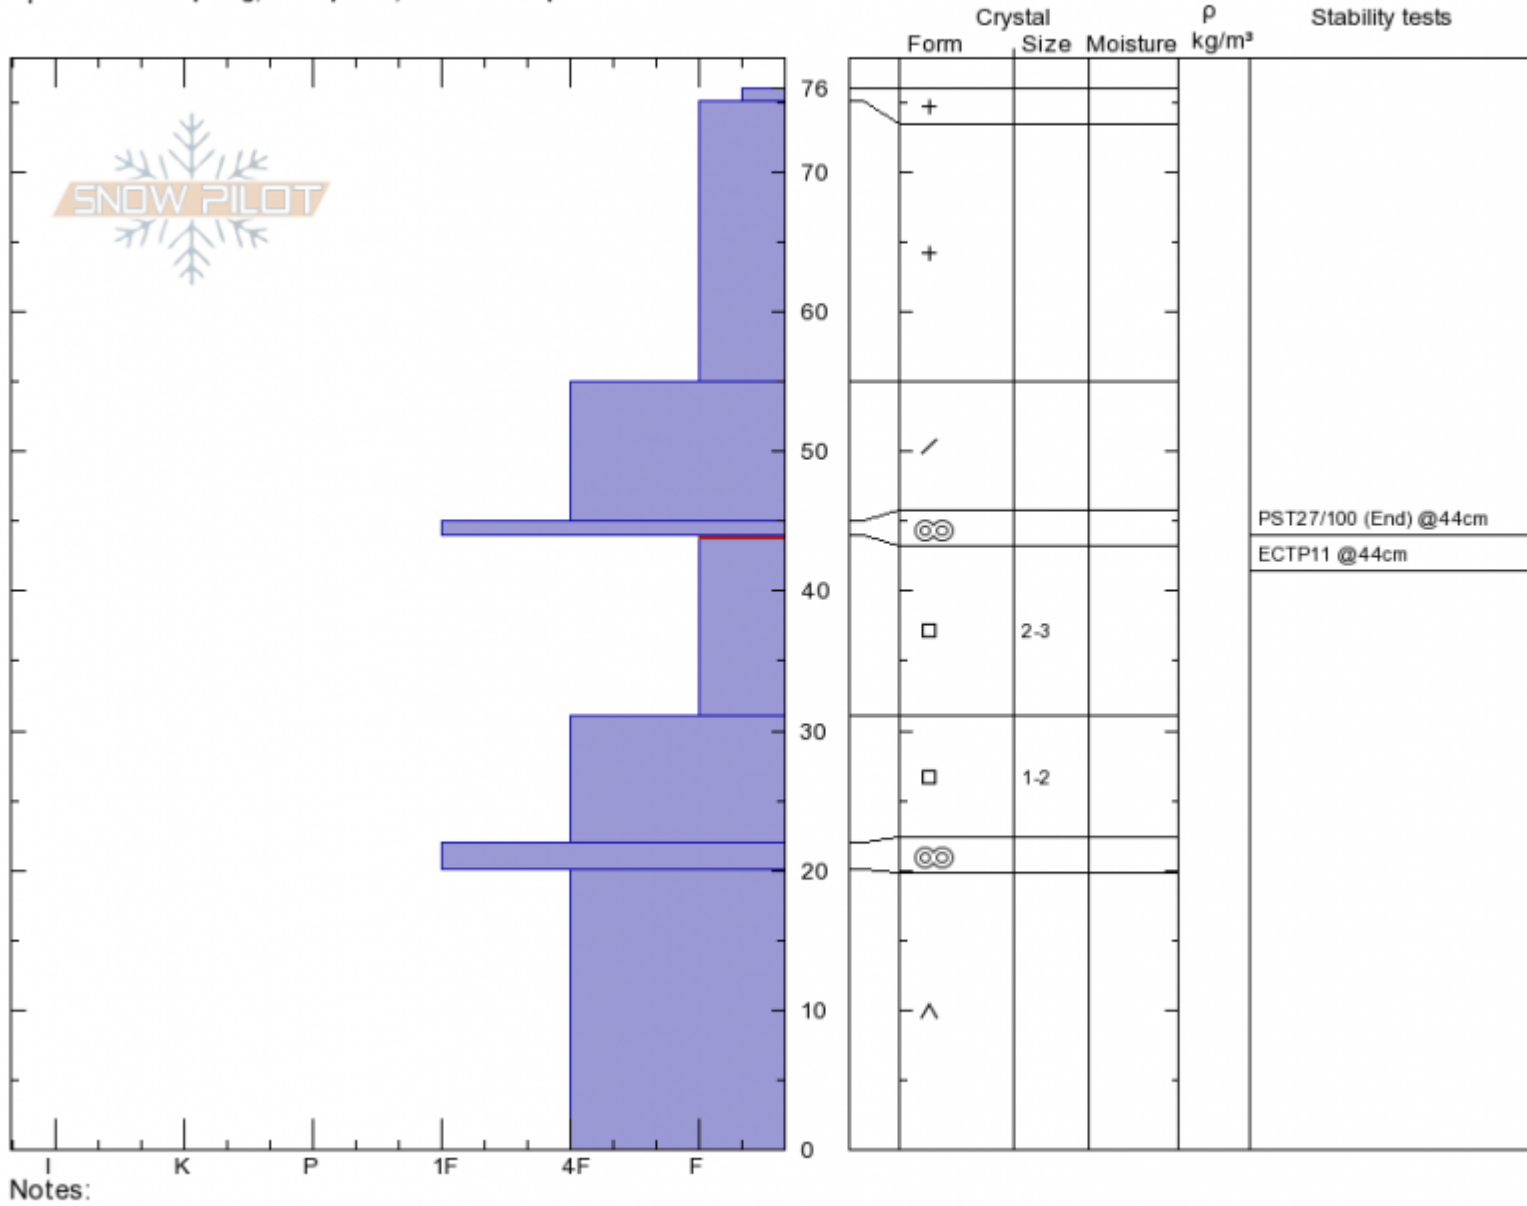

Bacon Rind
Madison Range-S
MT
 Elevation: **8680 ft**
 Aspect: **144°**
 Specifics: **Collapsing, widespread; We skied slope**

Andrew Schauer
Thu Jan 3 10:45 2019
 Co-ord: **44.96954N, -111.09427W**
 Slope Angle: **28°**
 Wind Loading: **no**

Stability: **Poor**
 Air Temperature: **-9°C**
 Sky Cover: **FEW**
 Precipitation: **NO**
 Wind: **SW Light Breeze**

HS76 PF70
Stability Test Notes

Layer No
31-44: Pr

Advisory Region
 Southern Madison
 Longitude
 -111.10W
 Latitude
 44.97N
 Southern Madison, 2019-01-03